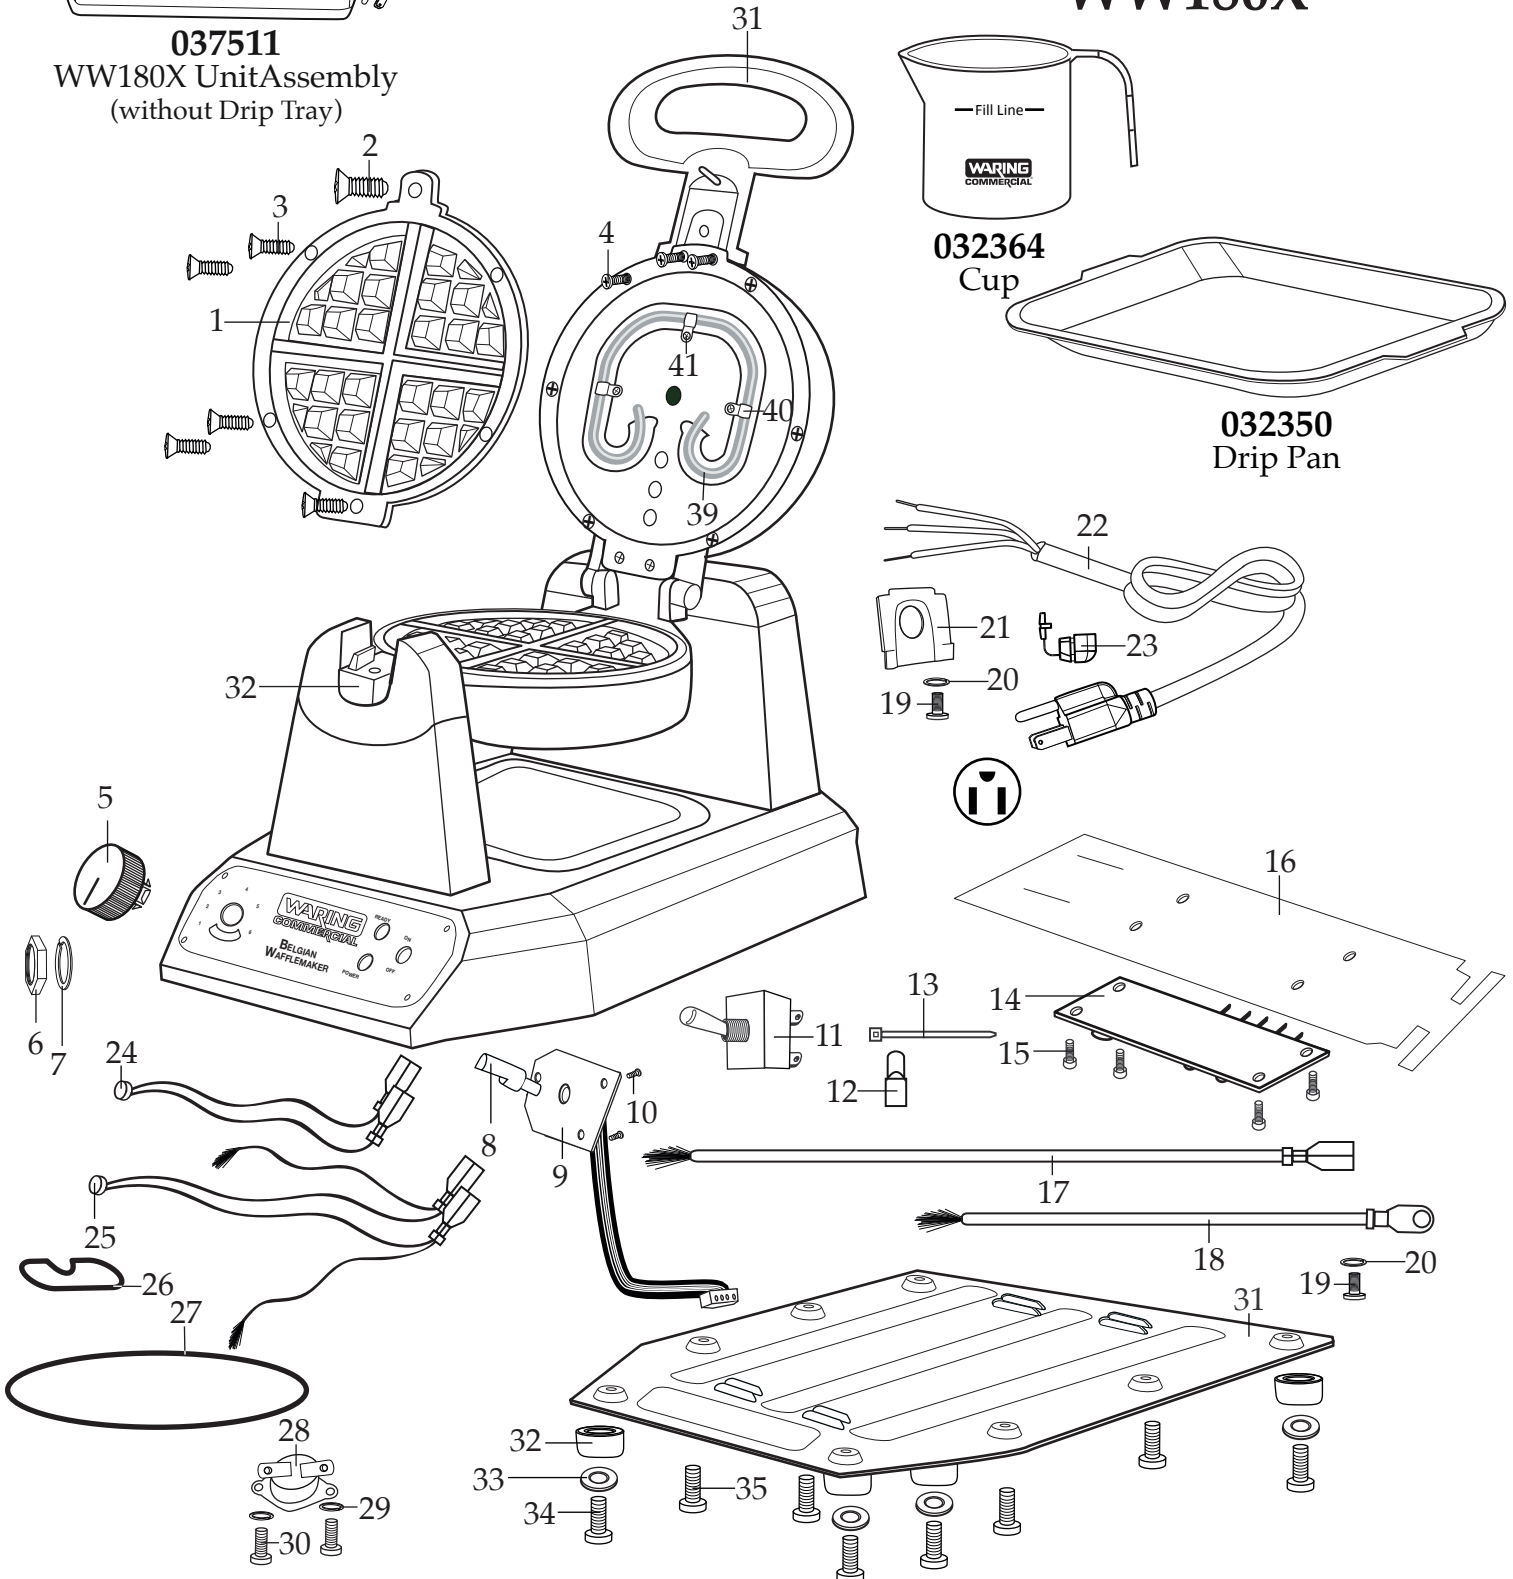

WARING COMMERCIAL®

Heavy-Duty Belgian Waffle Maker
with Replaceable Plates

WW180X

037511
WW180X Unit Assembly
(without Drip Tray)

Illustration #	Part #	Description
1	037510	Belgian Waffle Plate (1 top - 1 bottom)
2	037357	Screw (1 top plate - 1 bottom plate)
3	037356	Screw (5 top plate - 5 bottom plate)
4	037493	Screw (10 top inner plate - 10 bottom inner plate)
5	032352	Knob
6	016236	Hex Nut
7	032356	Washer
8	036241	Connector Pole
9	035316	Darkness Control Board (short tape)
10	032359	Screw (3 required)
11	032368	Toggle Switch
12	012409	Small Crimp Connector (4 required)
	019123	Large Crimp Connector (2 required)
13	013731	Wire Tie (7 required)
14	037490	PCB Board
15	032359	Screw (4 required)
16	030638	Power Board Shield
17	037492	15.5" Red Lead Assembly (2 required)
18	037491	8" Green Lead Assembly
19	035298	Ground Screw (2 required)
20	032751	Ground Spring Washer (2 required)
21	032371	Cord Plate
22	033494	Cord Set
23	035476	Strain Relief
24	037494	Green Light with Leads
25	037495	Red Light with Leads
26	038131	Small Rubber Gasket
27	038132	Round Rubber Gasket
28	038133	Thermostat
29	037504	Spring Washer (2 required)
30	032359	Screw (2 required)

Illustration #	Part #	Description
31	032351	Bottom Plate
32	032353	Foot (4 required)
33	032354	Foot Washer (4 required)
34	032355	Screw (4 required)
35	032750	Bottom Plate Screw (4 required)
36	037488	Top Handle
37	037489	Bottom Handle
38	037493	Screw (2 top handle - 2 bottom handle)
39	037502	Heating Element (1 top - 1 bottom)
40	037503	Clamp (3 top heating element - 3 bottom heating element)
41	032359	Screw (3 top clamps - 3 bottom clamps)
	037504	Spring Washer (3 top clamps - 3 bottom clamps)
42	032751	Spring Washer (2 top heating element - 2 bottom heating element)
43	037505	Screw (2 top heating element - 2 bottom heating element)
44	037506	Insulated Sleeve (2 top heating element - 2 bottom heating element)

Date Code Location
 YY|MM|DD
 year year | month month | day day