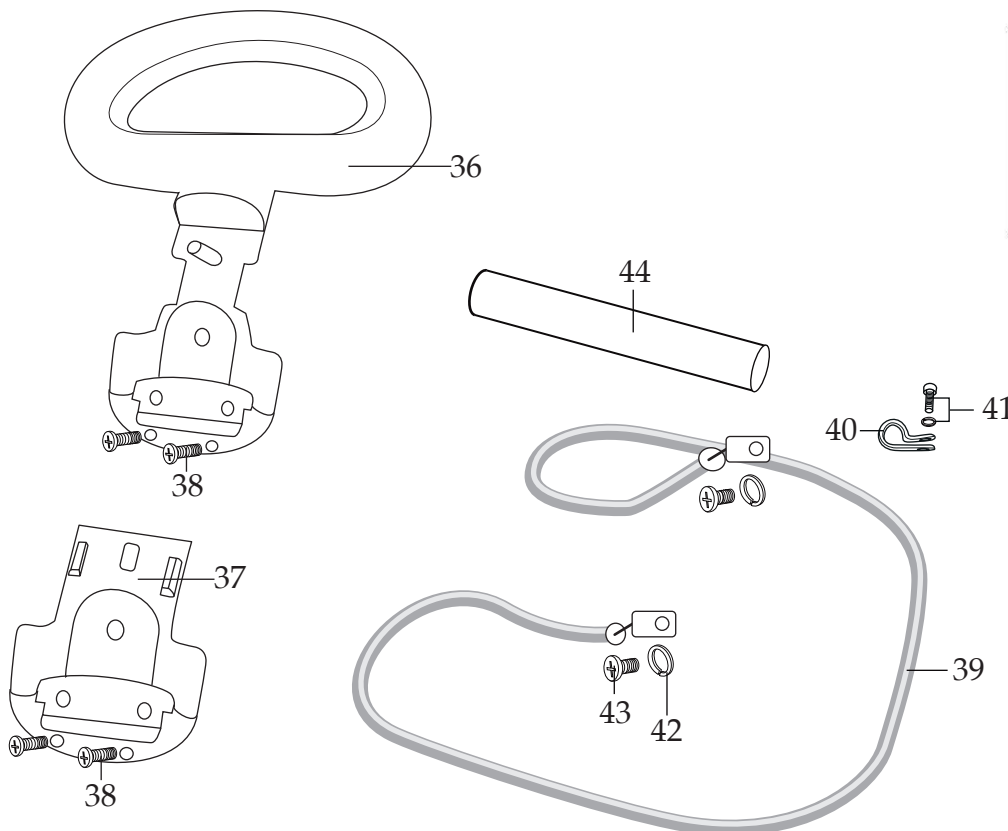

WARING COMMERCIAL®

Heavy-Duty Belgian Waffle Maker
with Replaceable Plates

WW180X

037511
WW180X Unit Assembly
(without Drip Tray)

Illustration #	Part #	Description
1	037510	Belgian Waffle Plate (1 top - 1 bottom)
2	037357	Screw (1 top plate - 1 bottom plate)
3	037356	Screw (5 top plate - 5 bottom plate)
4	037493	Screw (10 top inner plate - 10 bottom inner plate)
5	032352	Knob
6	016236	Hex Nut
7	032356	Washer
8	036241	Connector Pole
9	035316	Darkness Control Board (short tape)
10	032359	Screw (3 required)
11	032368	Toggle Switch
12	012409	Small Crimp Connector (4 required)
	019123	Large Crimp Connector (2 required)
13	013731	Wire Tie (7 required)
14	037490	PCB Board
15	032359	Screw (4 required)
16	030638	Power Board Shield
17	037492	15.5" Red Lead Assembly (2 required)
18	037491	8" Green Lead Assembly
19	035298	Ground Screw (2 required)
20	032751	Ground Spring Washer (2 required)
21	032371	Cord Plate
22	033494	Cord Set
23	035476	Strain Relief
24	037494	Green Light with Leads
25	037495	Red Light with Leads
26	038131	Small Rubber Gasket
27	038132	Round Rubber Gasket
28	038133	Thermostat
29	037504	Spring Washer (2 required)
30	032359	Screw (2 required)

Illustration #	Part #	Description
31	032351	Bottom Plate
32	032353	Foot (4 required)
33	032354	Foot Washer (4 required)
34	032355	Screw (4 required)
35	032750	Bottom Plate Screw (4 required)
36	037488	Top Handle
37	037489	Bottom Handle
38	037493	Screw (2 top handle - 2 bottom handle)
39	037502	Heating Element (1 top - 1 bottom)
40	037503	Clamp (3 top heating element - 3 bottom heating element)
41	032359	Screw (3 top clamps - 3 bottom clamps)
	037504	Spring Washer (3 top clamps - 3 bottom clamps)
42	032751	Spring Washer (2 top heating element - 2 bottom heating element)
43	037505	Screw (2 top heating element - 2 bottom heating element)
44	037506	Insulated Sleeve (2 top heating element - 2 bottom heating element)