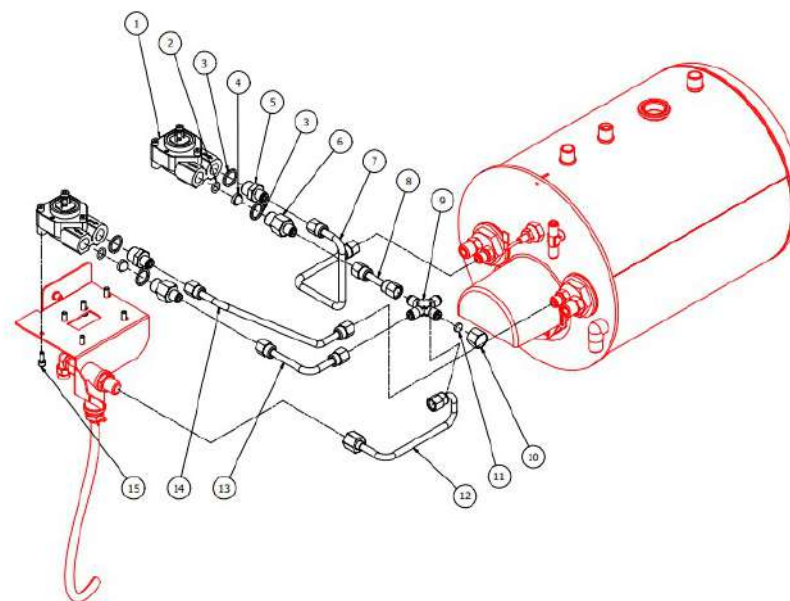

TABLE 6B
OTTO DE

TABLE 7A
OTTO DE/PM

POS	CODE	DESCRIPTION
1	5163399LL	LEFT STEAM COPPER PIPE
2	5162317.01LL	PRESSOSTAT PIPE
3	5492028	GASKET D10.5X4X3
4	7433025	PRESSOSTAT XP100 1/4
5	5163400LL	RIGHT STEAM COPPER PIPE
6	5163401LL	WATER COPPER PIPE
7	5302014AL	FITTING M13X1/8
8	7702320.01	EV.2 WAY 220/230V BIG COIL
8	7702414.01	EV.2 WAYS OLAB 240V BIG COIL
8	7701121.01	SOLENOID VALVE 2WAY OLAB 110V BIG COIL
9	7304502TR	STRAIGHT FITTING 1/8
10	5226405AL	PLUG 1/4
11	5225310AL	FITTING MF 1/8
12	5222228AL	SPARKLING WATER ARCADIA SHORT
13	5471532.01	SPRING FOR ARTICULATION
14	5190501	CUP FOR FITTING PTFE/GLASS
15	5966570	WATER PIPE 14,3 H85 WITHOUT AIR FILTER
16	5493003	GASKET D20.5X15 H1.5 NBR 70SH
17	5471037	ACETALIC AIR FILTER
18	7305020TW	WATER TERMINAL
19	5226601TW	WATER HOSE TERMINAL
20	5194540	SILICON PIPE D8X5X1.5 L=300
21	5194699	SILICON PIPE 8X5X120
22	5162519LL	EXCHANGER/SOLENOID VALVE PIPE 1°GR
23	5162520LL	EXCHANGER/SOLENOID VALVE PIPE 2°GR