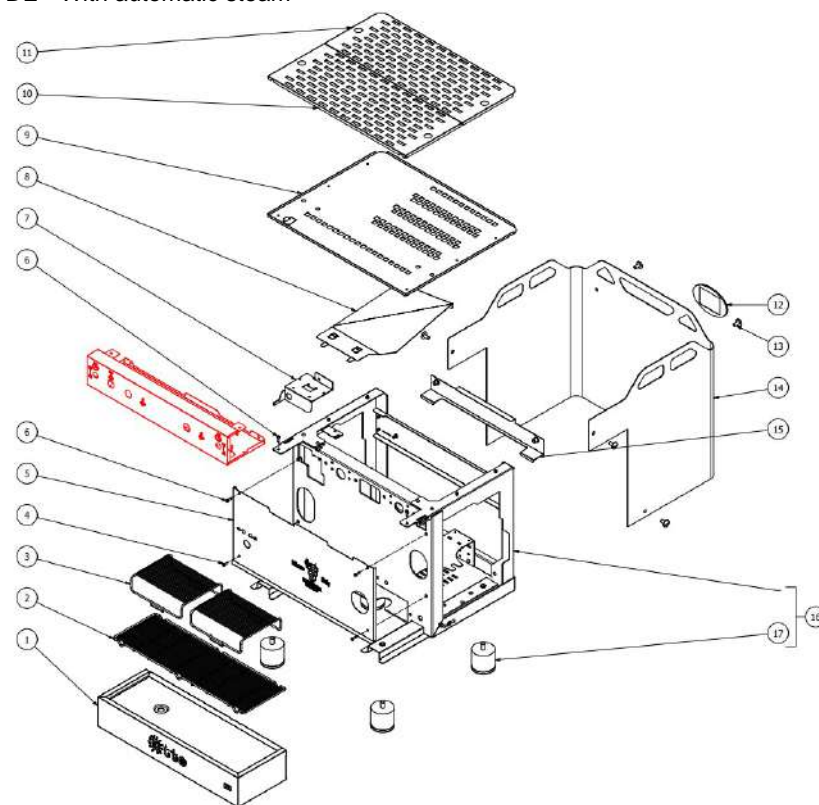

TABLE 1B
OTTO DE - With automatic steam

TABLE 2A
OTTO PM

POS	CODE	DESCRIPTION
1	5058479LL	STEAM TAP SUPPORT W/COMPASSES
2	7816002	SCREW TCEI M4X12 UNI 5931 A2
3	5094920SG	FRONTAL WORK PM
4	7809906	SCREWS POELIER M8X16 A2 AISI304
5	7819901	SCREW TTEI M4X12 ISO 7380 A2 INOX
6	7633355	SWITCH 110V
6	7633354	SWITCH 230V

TABLE 2C
OTTO DE - With automatic steam

TABLE 3
OTTO DE/PM

POS	CODE	DESCRIPTION
1	7809903	SCREWS POLIERS M5X16 A4 AISI316
2	5470501	SHOWER D57 AISI 304
3	5285501AL	SHOWER-HOLDER D57 H7.5 OT60LF
4	7493008	CONICAL GASKET H9.3 NBR 90SH PEROS
5	5280502TW-AL	COUPLING RING DENICROMAL
6	7496004.01	GASKET OR 139 VITON FDA
7	5283520.02AL	CARTRIDGE FLANGE D60X14,5 OT60LF
8	5018460.01CT	SUPPORT COUPLING RING
9	7814002	NOTCHED WASHER D4
10	7816021	SCREW TCEI M5X25 UNI 5931 A2
11	5301504AL	ELBOW FITTING M12X1/8
12	7634808	THERMAL SAFETY DEVICE 250V 95°C
13	5162495LL	SOLENOID VALVE PIPE
14	5302004AL	FITTING M12X1/8
15	5302014AL	FITTING M13X1/8
16	5223003	JET M6 X 6 HOLE D0.8 OT
17	7702419R	SOLENOID VALVE ODE 3 WAYS 110/120V
17	7702418R	SOLENOID VALVE 3 WAYS ODE 230/240V 50/60HZ
18	5370313	GROUP E.VALVE DRAIN RUBBER HOLDER
19	7611516	CLAMP 10086
20	7816014	SCREW M8X20 UNI5931 A2
21	5963222	ASSY HEATING ELEMENT CARTRIDGE 110/120V
21	5963221.01	ASSY CARTRIDGE HEATING ELEMENT220/240V 100W