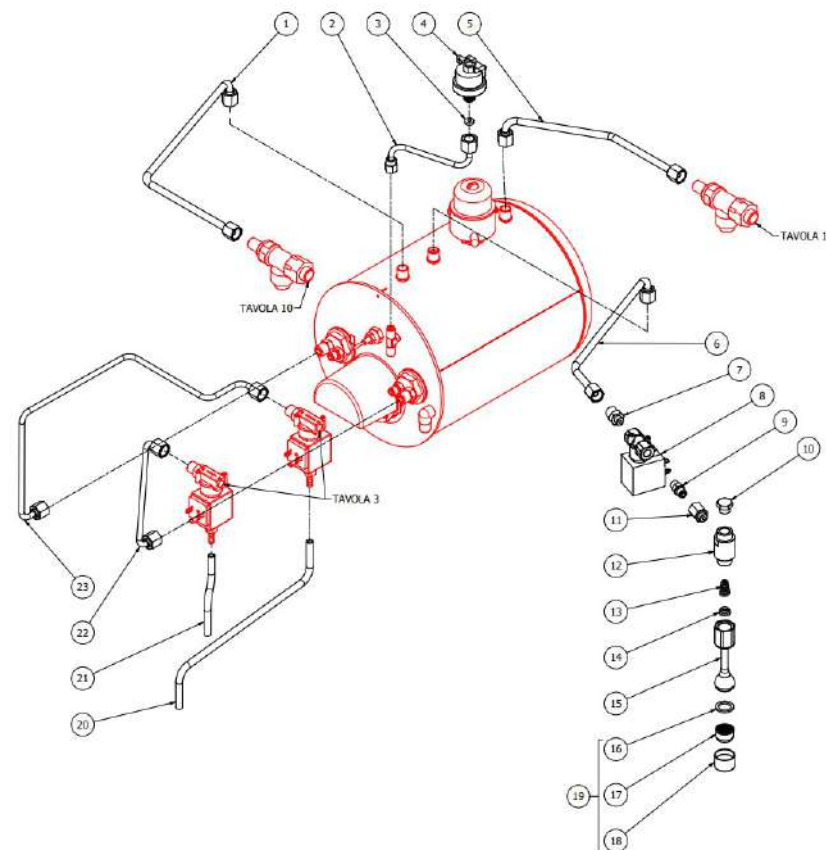

TABLE 7A
OTTO DE/PM

TABLE 7B
OTTO DE - With automatic steam

POS	CODE	DESCRIPTION
1	5163401LL	WATER COPPER PIPE
2	5302014AL	FITTING M13X1/8
3	7702414.01	EV.2 WAYS OLAB 240V BIG COIL
3	7701121.01	SOLENOID VALVE 2WAY OLAB 110V BIG COIL
3	7702320.01	EV.2 WAY 220/230V BIG COIL
4	7304502TR	STRAIGHT FITTING 1/8
5	5225310AL	FITTING MF 1/8
6	5226405AL	PLUG 1/4
7	5222228AL	SPARKLING WATER ARCADIA SHORT
8	5471532.01	SPRING FOR ARTICULATION
9	5190501	CUP FOR FITTING PTFE/GLASS
10	5966570	WATER PIPE 14,3 H85 WITHOUT AIR FILTER
11	5493003	GASKET D20.5X15 H1.5 NBR 70SH
12	5471037	ACETALIC AIR FILTER
13	7305020TW	WATER TERMINAL
14	5226601TW	WATER HOSE TERMINAL
15	5194699	SILICON PIPE 8X5X120
16	5194540	SILICON PIPE D8X5X1.5 L=300
17	5162519LL	EXCHANGER/SOLENOID VALVE PIPE 1°GR
18	5162520LL	EXCHANGER/SOLENOID VALVE PIPE 2°GR
19	7479987	NOZZLE STEAM WITH TIMER PROBE 011
20	5225414AL	REDUCTION M12X1/8
21	5162528LL	STEAM SPEAR SOLENOID PIPE
22	5162527LL	STEAM BOILER/SOLENOID VALVE PIPE
23	7402402	REGULATOR
24	5222223	SPACER
25	5162317.01LL	PRESSOSTAT PIPE
26	5492028	GASKET D10.5X4X3
27	7433025	PRESSOSTAT XP100 1/4
28	5163400LL	RIGHT STEAM COPPER PIPE

TABLE 7B
OTTO DE - With automatic steam

TABLE 8
OTTO DE/PM

POS	CODE	DESCRIPTION
1	5302077AL	FITTING PORT.M14X1 OTXTUBO6X4 OT57USA
2	7496052	OR GASKET 114 VITON
3	5471539	CALIBRATED SPRING D.1,6
4	5224620AL	GASKET-HOLDER ES.12X6.8 OT57USA
5	5493042	GASKET D.11X3
6	5283053TP	SURPRESSION VALVE BODY
7	7496018	OR GASKET 105
8	5224615AL	GASKET-HOLDER SURP.VALVE OT57USA
9	5471505	CALIBRATED SPRING D0.45 H22 AISI302
10	5302017AL	FITTING M12 ES16 H26.5 OT57USA
11	5471019	FILTER D8,5X5 AISI304
12	7304536TR	UNION ELBOW D6 1/8"G RUVECO
13	7611516	CLAMP 10086
14	5194554	SURPRESSION VALVE DRAIN HOSE