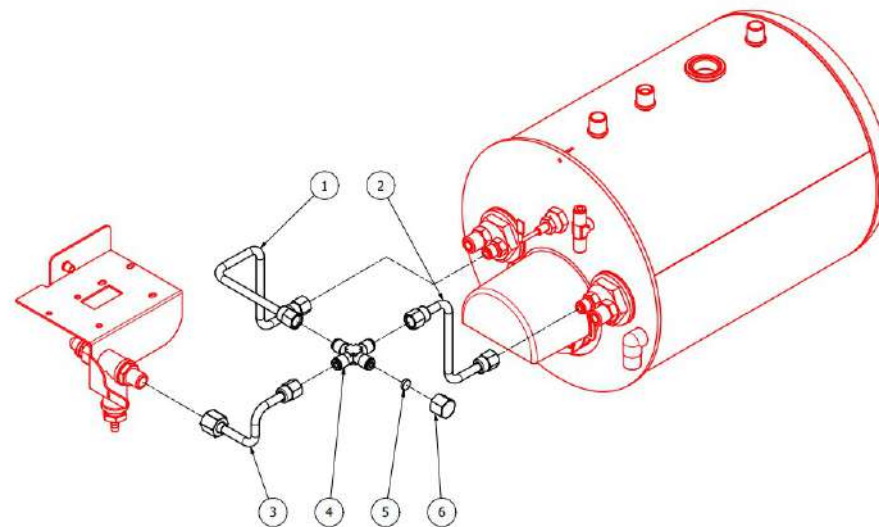

TABLE 6A
OTTO PM

POS	CODE	DESCRIPTION
1	5162534LL	EXCHANGER PIPE 2°GR FITTING 1/8
2	5162533LL	EXCHANGER PIPE 1°GR FITTING 1/8
3	5162532LL	SURPRESSION VALVE PIPE FITTING 1/8
4	7304001AL	FITTING 1/8
5	5492019	GASKET D8 X 2 ASBESTOS FREE
6	5221835	CAP NUT 1/8

TABLE 6A
OTTO PM