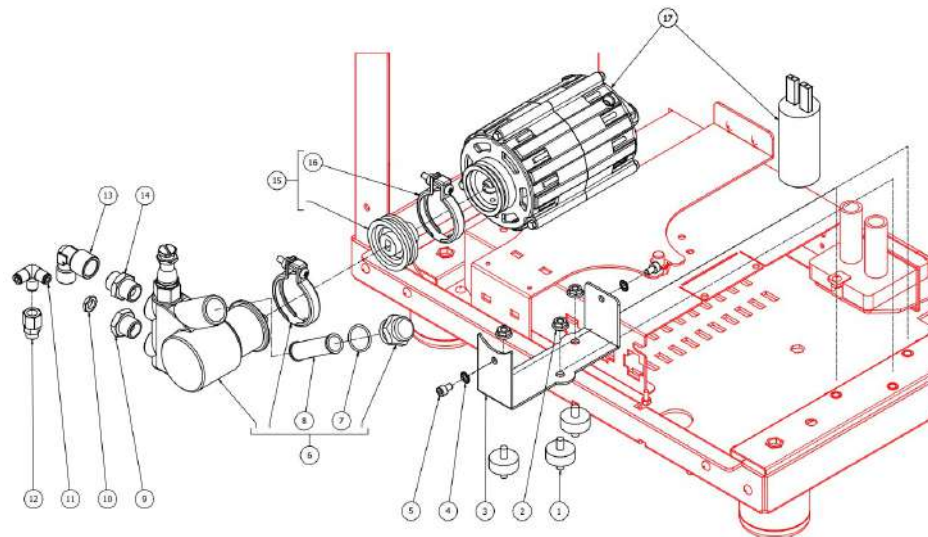

TABLE 4
OTTO DE/PM

TABLE 5
OTTO DE/PM

POS	CODE	DESCRIPTION
1	5301506TR	UNION ELBOW M13X1/4
2	7304542TR	FITTING/CONIC TEE 1/8
3	5721130.01AL	HEATING ELEMENT 110V 1800W
3	5722252.01AL	HEATING ELEMENT 220/240V-2600/3050W
4	5492006	GASKET D76 X 39 X 2 ASBESTOS FREE
5	7615003	FASTON 45° HOLE D4.3
6	7814001	WASHER D4 DIN 6798A A2
7	7826212	SCREW TCI M4X6 UNI 6107 OT
8	5058478	SUPPORT COVER HEATING ELEMENT CONTACTS
9	7816423	SCREW TE M8X18 UNI5739 A2
10	5373109	COVER HEATING ELEMENT CONTACTS
11	5192314	SUCTION HOSE D6 L=180MM PTFE
12	5302075AL	FITTING M13-1/8"G
13	7304502TR	STRAIGHT FITTING 1/8
14	5329021DC-AL	EXCHANGER 2 HOLES L=235
15	5495007	COPPER GASKET D32X40
16	5973128LL	L/A PROBE COMPLETE
17	5321026BL	BOILER 2GR COMPACT
18	5192324	DRAW OUT D6X1 L=100 PTFE
19	5963047.01	ASSY CUP+O RING+VALVE PLUG
20	5965015.07	ASSY SECURITY VALVE 1,65 BAR VITON
21	7496094	O-RING GASKET 102 VITON 70SH
22	5264017.02	SECURITY VALVE PIN
23	5226417.01	SECURITY VALVE 1/8"G PLUG
24	9991029	BOILER COVER OTTO 690X245 SP10