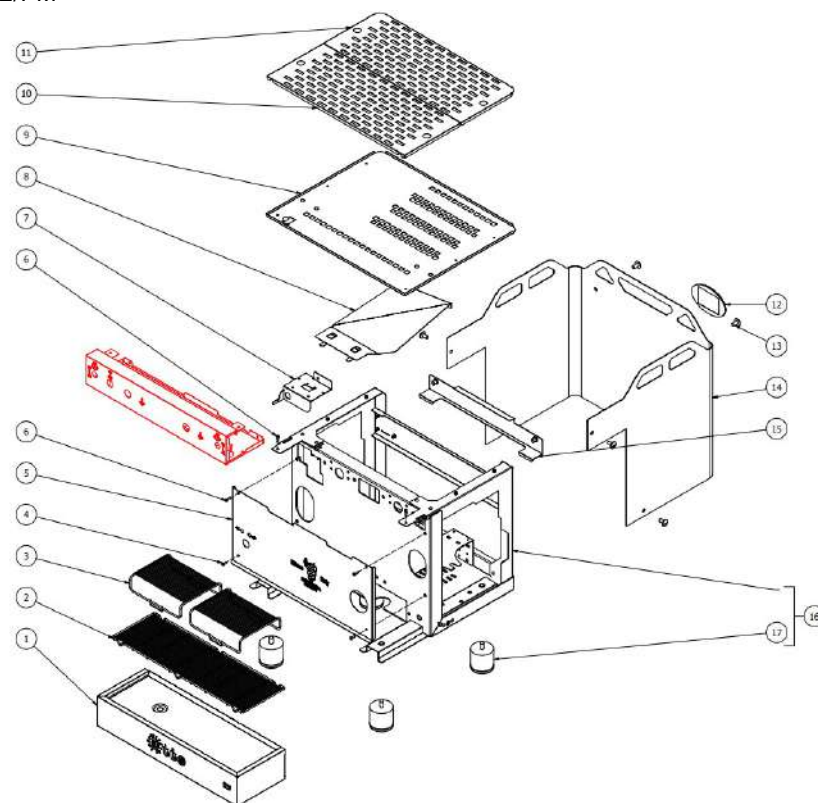

TABLE 1A
OTTO DE/PM

TABLE 1B
OTTO DE - With automatic steam

POS	CODE	DESCRIPTION
1	5968136	ASSY TRAY
2	5261020	WIRED DISCHARGE GRID
3	5261004	WIRED CUPS GRID
4	7819901	SCREW TTEI M4X12 ISO 7380 A2 INOX
5	5094921SG	FRONTAL GROUP
6	7816002	SCREW TCEI M4X12 UNI 5931 A2
7	5058503LL	VOLUMETRIC COUNTER SUPPORTW/COMPASSES
8	5056358LW	CUPS-HEATER SLIDE
9	5076325LW	CUPS-HEATER
10	5074683LW	CUPS-HEATER GRID
11	5074684LW	BACK CUPS-HEATER
12	5521512	BEZZERA LABEL
12	5521525	GOLDEN LABEL SNAKE MILANO ITALY
13	7809906	SCREWS POELIER M8X16 A2 AISI304
14	5011721LW-YE	WHITE BODY
14	5011721LW-VN	BLACK BODY
14	5011721LW-VX	RED BODY
14	5091732LW	STAINLESS STEEL BODY
15	5098407LL	BODY SUPPORT W/COMPASSES
16	5964750	ASSY FRAME
17	7474215	FEET

TABLE 1B
OTTO DE - With automatic steam

TABLE 2A
OTTO PM

POS	CODE	DESCRIPTION
1	5058479LL	STEAM TAP SUPPORT W/COMPASSES
2	7816002	SCREW TCEI M4X12 UNI 5931 A2
3	5094920SG	FRONTAL WORK PM
4	7809906	SCREWS POELIER M8X16 A2 AISI304
5	7819901	SCREW TTEI M4X12 ISO 7380 A2 INOX
6	7633355	SWITCH 110V
6	7633354	SWITCH 230V