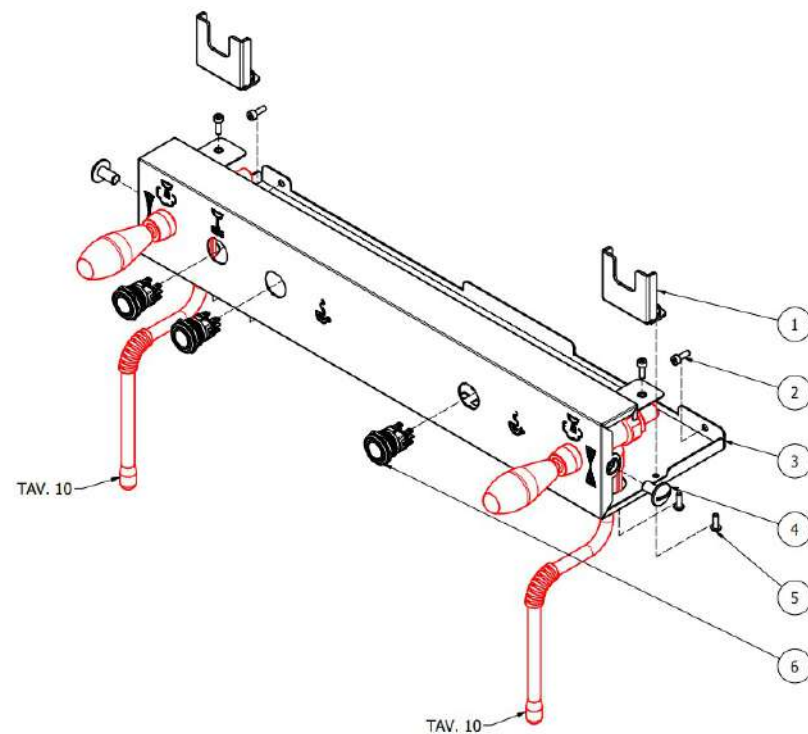

TABLE 2A
OTTO PM

TABLE 2B
OTTO DE

POS	CODE	DESCRIPTION
1	7611517	CLAMP
2	5661501.01NX	BLACK 6 NYLON KEYS
3	5191511	SPACER
4	7665524.02PR	CARD KEYS.6KEYS 6LED WHITE PRESSURE(CARD ONLY KEYBOARD NOT INCLUDED)
5	5191506	SPACER D6X8.8
6	5058461LL	B2016 PUSHBUTTON SUPPORT
7	7809811	PLASTIC SCREW TCI M3X16 DIN85
8	7819908	SCREW TTEI M4X8
9	5058479LL	STEAM TAP SUPPORT W/COMPASSES
10	5094919SG	FRONTAL WORK DE
11	7819901	SCREW TTEI M4X12 ISO 7380 A2 INOX

TABLE 2B
OTTO DE

TABLE 2C
OTTO DE - With automatic steam

POS	CODE	DESCRIPTION
1	7611517	CLAMP
2	5661502.01NX	6 BLACK KEYS SERIES
3	5191511	SPACER
4	7665524.02PR	CARD KEYS.6KEYS 6LED WHITE PRESSURE(CARD ONLY KEYBOARD NOT INCLUDED)
5	5191506	SPACER D6X8.8
6	5058461LL	B2016 PUSHBUTTON SUPPORT
7	7809811	PLASTIC SCREW TCI M3X16 DIN85
8	7819908	SCREW TTEI M4X8
9	5058479LL	STEAM TAP SUPPORT W/COMPASSES
10	5094923SG	FRONTAL WORK DE
11	7819901	SCREW TTEI M4X12 ISO 7380 A2 INOX

TABLE 2C
OTTO DE - With automatic steam

TABLE 3
OTTO DE/PM

POS	CODE	DESCRIPTION
1	7809903	SCREWS POLIERS M5X16 A4 AISI316
2	5470501	SHOWER D57 AISI 304
3	5285501AL	SHOWER-HOLDER D57 H7.5 OT60LF
4	7493008	CONICAL GASKET H9.3 NBR 90SH PEROS
5	5280502TW-AL	COUPLING RING DENICROMAL
6	7496004.01	GASKET OR 139 VITON FDA
7	5283520.02AL	CARTRIDGE FLANGE D60X14,5 OT60LF
8	5018460.01CT	SUPPORT COUPLING RING
9	7814002	NOTCHED WASHER D4
10	7816021	SCREW TCEI M5X25 UNI 5931 A2
11	5301504AL	ELBOW FITTING M12X1/8
12	7634808	THERMAL SAFETY DEVICE 250V 95°C
13	5162495LL	SOLENOID VALVE PIPE
14	5302004AL	FITTING M12X1/8
15	5302014AL	FITTING M13X1/8
16	5223003	JET M6 X 6 HOLE D0.8 OT
17	7702419R	SOLENOID VALVE ODE 3 WAYS 110/120V
17	7702418R	SOLENOID VALVE 3 WAYS ODE 230/240V 50/60HZ
18	5370313	GROUP E.VALVE DRAIN RUBBER HOLDER
19	7611516	CLAMP 10086
20	7816014	SCREW M8X20 UNI5931 A2
21	5963222	ASSY HEATING ELEMENT CARTRIDGE 110/120V
21	5963221.01	ASSY CARTRIDGE HEATING ELEMENT220/240V 100W