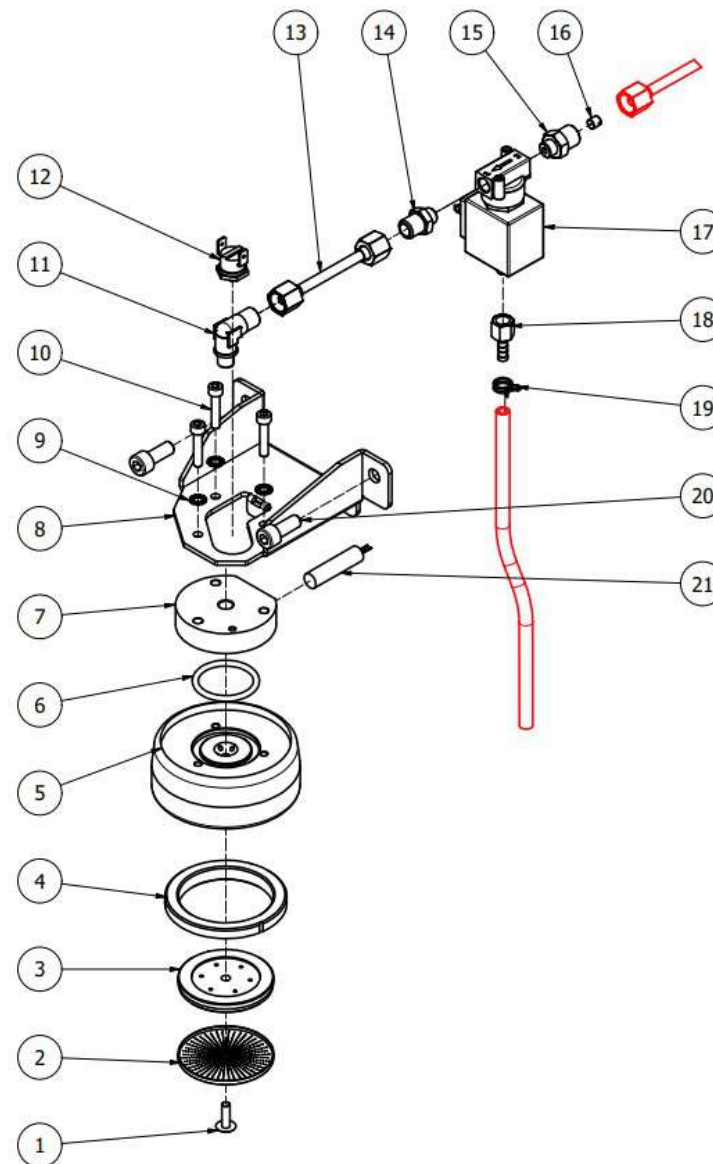

TABLE 3
OTTO DE/PM

POS	CODE	DESCRIPTION
1	7809903	SCREWS POLIERS M5X16 A4 AISI316
2	5470501	SHOWER D57 AISI 304
3	5285501AL	SHOWER-HOLDER D57 H7.5 OT60LF
4	7493008	CONICAL GASKET H9.3 NBR 90SH PEROS
5	5280502TW-AL	COUPLING RING DENICROMAL
6	7496004.01	GASKET OR 139 VITON FDA
7	5283520.02AL	CARTRIDGE FLANGE D60X14,5 OT60LF
8	5018460.01CT	SUPPORT COUPLING RING
9	7814002	NOTCHED WASHER D4
10	7816021	SCREW TCEI M5X25 UNI 5931 A2
11	5301504AL	ELBOW FITTING M12X1/8
12	7634808	THERMAL SAFETY DEVICE 250V 95°C
13	5162495LL	SOLENOID VALVE PIPE
14	5302004AL	FITTING M12X1/8
15	5302014AL	FITTING M13X1/8
16	5223003	JET M6 X 6 HOLE D0.8 OT
17	7702419R	SOLENOID VALVE ODE 3 WAYS 110/120V
17	7702418R	SOLENOID VALVE 3 WAYS ODE 230/240V 50/60HZ
18	5370313	GROUP E.VALVE DRAIN RUBBER HOLDER
19	7611516	CLAMP 10086
20	7816014	SCREW M8X20 UNI5931 A2
21	5963222	ASSY HEATING ELEMENT CARTRIDGE 110/120V
21	5963221.01	ASSY CARTRIDGE HEATING ELEMENT220/240V 100W

TABLE 3
OTTO DE/PM