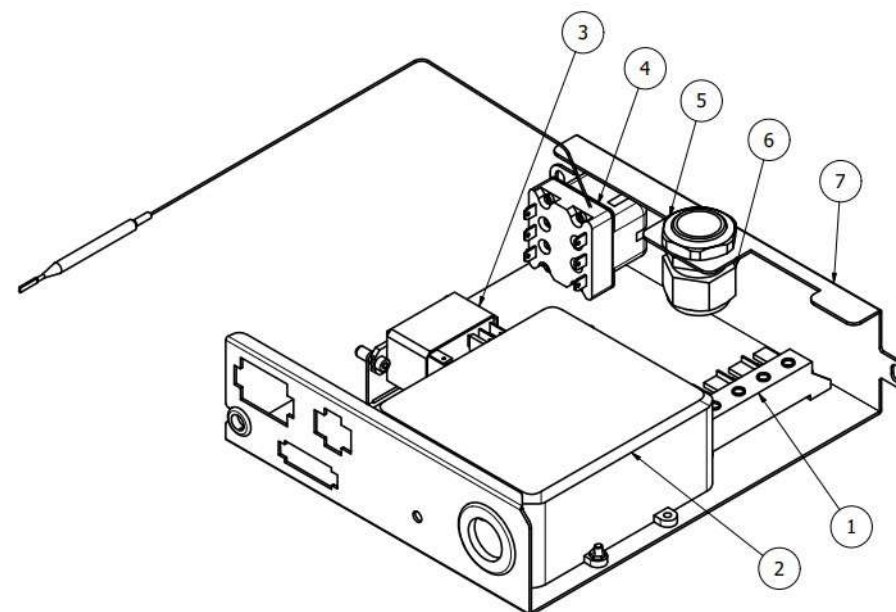

TABLE 11B
OTTO DE

TABLE 12
OTTO DE/PM

POS	CODE	DESCRIPTION
1	5373001	COFFEE-PRESS ABS
2	7990603	CLEANING BRUSH FOR COFFEE MACHINE
3	5372101	BLACK MEASURE
4	5471038	BLIND FILTER AISI304
5	5471031.01	FILTER 1 CUP 10 GRAMS
6	5471035	FILTER 2 CUPS 20 GRAMS
7	7305006TW	SPOUT 1 WAY S/PB+PWP
8	7305007TW	SPOUT 2 WAYS WITHOUT PB+PWP
9	5471527	FILTER-HOLDER SPRING D1.2 AISI 302
10	5286016TW	FILTER-HOLDER TILTED HANDLE BZ GROUP
11	5371203	HANDLE
12	7816026	SCREW TCEI M12X60
13	7809810	SCREW PLAS FIX 45 TC POZI D.3,5X10
14	7493021	GASKET FOR LOGO HANDLE
15	5371204.01	CHROMED PLUG
16	5371205	PLATE WITH LOGO
17	5978508.02	ASSY HANDLE WITH LOGO
18	5965587.02R	ASSY FILTER-HOLDER 2TZ BZ HANDLESPOUT W/LOGO
18	5965586.02R	ASSY FILTER-HOLDER 1TZ BZ SPOUT 50°W/LOGO