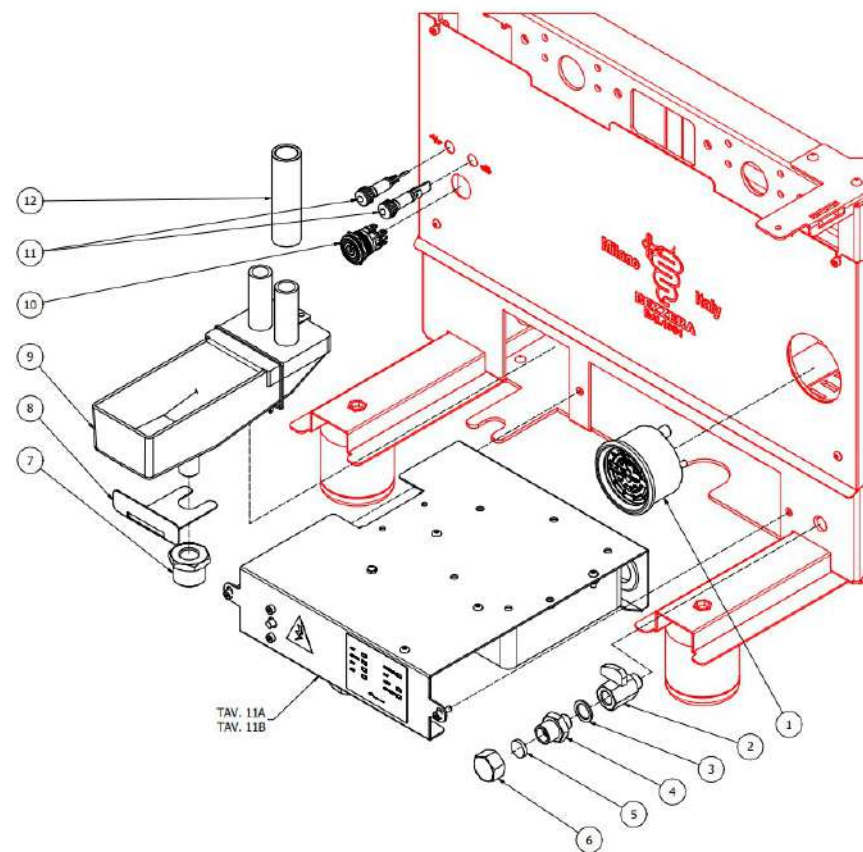

TABLE 9
OTTO DE/PM

TABLE 10
OTTO DE/PM

POS	CODE	DESCRIPTION
1	7371522	BLACK KNOB 137/70-M8
2	5222823CM	FERRULE 3/8
3	5225610	ARTICULATED JOINT M8
4	5964121	ASSY KNOB TAP FOR STEAM PIPE
5	5221892	NUT 3/8 STEAM TAP
6	5260207DL	TREE D12X60,5 AISI303
7	5471513	SPRING D8 H17 AISI302
8	5261801	WASHER D11
9	5494004	GASKET D12 X 6 PTFE GRAPHITIZED
10	5283058AL	TAP BODY 3/8
11	5496042	GASKET D11X4X4 EPT 70
12	5224603AL	GASKET HOLDER D12X12 OT57USA
13	5225309.01AL	FITTING M13X3/8
14	5964120	ASSY STEAM TAP + PIPE WITHOUT KNOB
15	5471532.01	SPRING FOR ARTICULATION
16	5190501	CUP FOR FITTING PTFE/GLASS
17	5494021	NUT GASKET PTFE H=1,5
18	5494020	GLOBE GASKET 14.3 PTFE
19	5221872.01	LOOSEN NUT 3/8
20	7371004	STEAM PIPE PROTECTION
21	7496096	GASKET OR. RED SILICONE
22	7496095	OR GASKET 6X1.2 EPDM70
23	5266610	4-HOLES STEAM TERMINAL AISI303
24	7479994.01	STEAM TUBE 4 HOLES