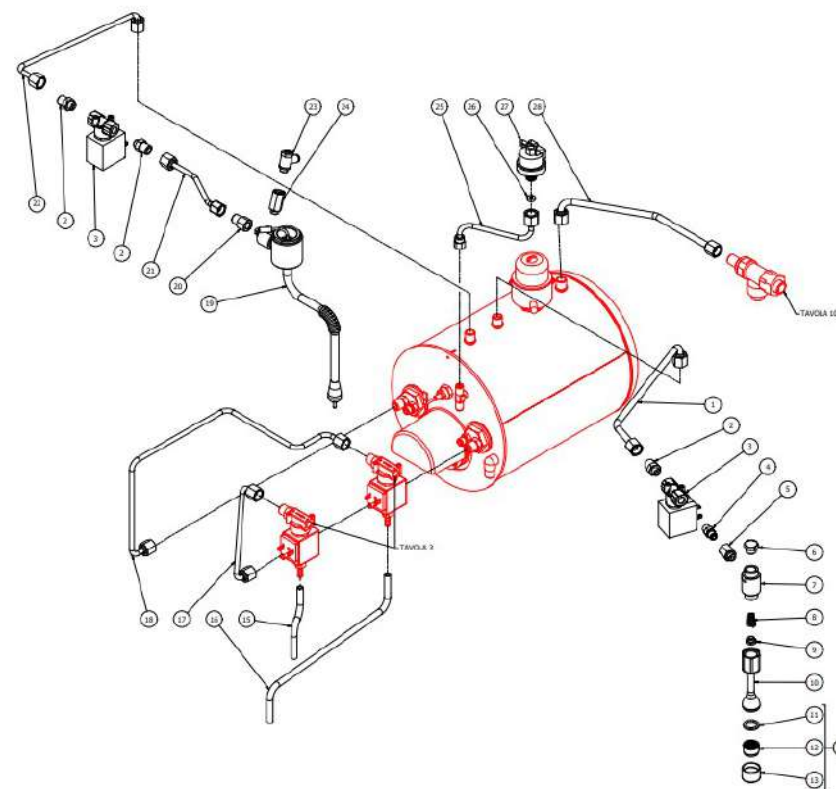

TABLE 7A
OTTO DE/PM

TABLE 7B
OTTO DE - With automatic steam

POS	CODE	DESCRIPTION
1	5163401LL	WATER COPPER PIPE
2	5302014AL	FITTING M13X1/8
3	7702414.01	EV.2 WAYS OLAB 240V BIG COIL
3	7701121.01	SOLENOID VALVE 2WAY OLAB 110V BIG COIL
3	7702320.01	EV.2 WAY 220/230V BIG COIL
4	7304502TR	STRAIGHT FITTING 1/8
5	5225310AL	FITTING MF 1/8
6	5226405AL	PLUG 1/4
7	5222228AL	SPARKLING WATER ARCADIA SHORT
8	5471532.01	SPRING FOR ARTICULATION
9	5190501	CUP FOR FITTING PTFE/GLASS
10	5966570	WATER PIPE 14,3 H85 WITHOUT AIR FILTER
11	5493003	GASKET D20.5X15 H1.5 NBR 70SH
12	5471037	ACETALIC AIR FILTER
13	7305020TW	WATER TERMINAL
14	5226601TW	WATER HOSE TERMINAL
15	5194699	SILICON PIPE 8X5X120
16	5194540	SILICON PIPE D8X5X1.5 L=300
17	5162519LL	EXCHANGER/SOLENOID VALVE PIPE 1°GR
18	5162520LL	EXCHANGER/SOLENOID VALVE PIPE 2°GR
19	7479987	NOZZLE STEAM WITH TIMER PROBE 011
20	5225414AL	REDUCTION M12X1/8
21	5162528LL	STEAM SPEAR SOLENOID PIPE
22	5162527LL	STEAM BOILER/SOLENOID VALVE PIPE
23	7402402	REGULATOR
24	5222223	SPACER
25	5162317.01LL	PRESSOSTAT PIPE
26	5492028	GASKET D10.5X4X3
27	7433025	PRESSOSTAT XP100 1/4
28	5163400LL	RIGHT STEAM COPPER PIPE

TABLE 7B
OTTO DE - With automatic steam

TABLE 8
OTTO DE/PM

POS	CODE	DESCRIPTION
1	5302077AL	FITTING PORT.M14X1 OTXTUBO6X4 OT57USA
2	7496052	OR GASKET 114 VITON
3	5471539	CALIBRATED SPRING D.1,6
4	5224620AL	GASKET-HOLDER ES.12X6.8 OT57USA
5	5493042	GASKET D.11X3
6	5283053TP	SURPRESSION VALVE BODY
7	7496018	OR GASKET 105
8	5224615AL	GASKET-HOLDER SURP.VALVE OT57USA
9	5471505	CALIBRATED SPRING D0.45 H22 AISI302
10	5302017AL	FITTING M12 ES16 H26.5 OT57USA
11	5471019	FILTER D8,5X5 AISI304
12	7304536TR	UNION ELBOW D6 1/8"G RUVECO
13	7611516	CLAMP 10086
14	5194554	SURPRESSION VALVE DRAIN HOSE