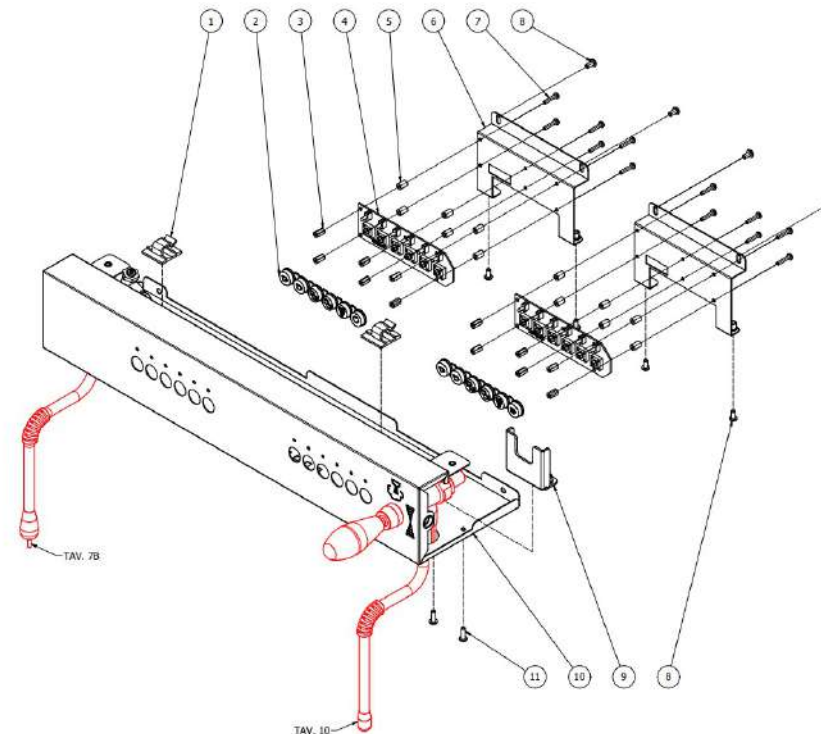

TABLE 2C
OTTO DE - With automatic steam

TABLE 3
OTTO DE/PM

POS	CODE	DESCRIPTION
1	7809903	SCREWS POLIERS M5X16 A4 AISI316
2	5470501	SHOWER D57 AISI 304
3	5285501AL	SHOWER-HOLDER D57 H7.5 OT60LF
4	7493008	CONICAL GASKET H9.3 NBR 90SH PEROS
5	5280502TW-AL	COUPLING RING DENICROMAL
6	7496004.01	GASKET OR 139 VITON FDA
7	5283520.02AL	CARTRIDGE FLANGE D60X14,5 OT60LF
8	5018460.01CT	SUPPORT COUPLING RING
9	7814002	NOTCHED WASHER D4
10	7816021	SCREW TCEI M5X25 UNI 5931 A2
11	5301504AL	ELBOW FITTING M12X1/8
12	7634808	THERMAL SAFETY DEVICE 250V 95°C
13	5162495LL	SOLENOID VALVE PIPE
14	5302004AL	FITTING M12X1/8
15	5302014AL	FITTING M13X1/8
16	5223003	JET M6 X 6 HOLE D0.8 OT
17	7702419R	SOLENOID VALVE ODE 3 WAYS 110/120V
17	7702418R	SOLENOID VALVE 3 WAYS ODE 230/240V 50/60HZ
18	5370313	GROUP E.VALVE DRAIN RUBBER HOLDER
19	7611516	CLAMP 10086
20	7816014	SCREW M8X20 UNI5931 A2
21	5963222	ASSY HEATING ELEMENT CARTRIDGE 110/120V
21	5963221.01	ASSY CARTRIDGE HEATING ELEMENT220/240V 100W