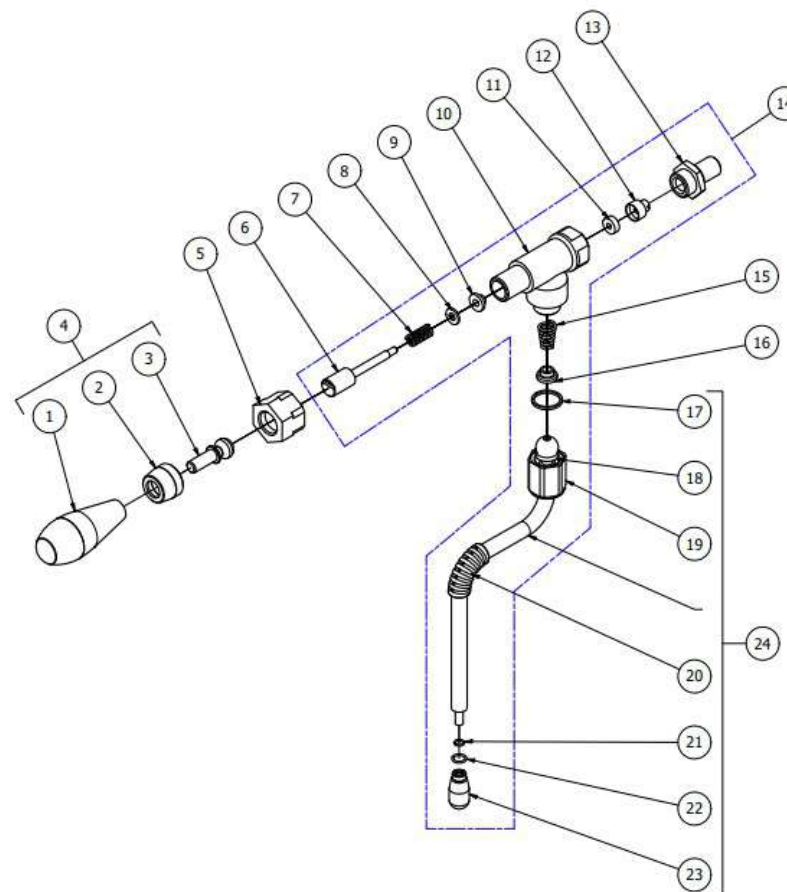

TABLE 9
OTTO DE/PM

TABLE 10
OTTO DE/PM

POS	CODE	DESCRIPTION
1	7371522	BLACK KNOB 137/70-M8
2	5222823CM	FERRULE 3/8
3	5225610	ARTICULATED JOINT M8
4	5964121	ASSY KNOB TAP FOR STEAM PIPE
5	5221892	NUT 3/8 STEAM TAP
6	5260207DL	TREE D12X60,5 AISI303
7	5471513	SPRING D8 H17 AISI302
8	5261801	WASHER D11
9	5494004	GASKET D12 X 6 PTFE GRAPHITIZED
10	5283058AL	TAP BODY 3/8
11	5496042	GASKET D11X4X4 EPT 70
12	5224603AL	GASKET HOLDER D12X12 OT57USA
13	5225309.01AL	FITTING M13X3/8
14	5964120	ASSY STEAM TAP + PIPE WITHOUT KNOB
15	5471532.01	SPRING FOR ARTICULATION
16	5190501	CUP FOR FITTING PTFE/GLASS
17	5494021	NUT GASKET PTFE H=1,5
18	5494020	GLOBE GASKET 14.3 PTFE
19	5221872.01	LOOSEN NUT 3/8
20	7371004	STEAM PIPE PROTECTION
21	7496096	GASKET OR. RED SILICONE
22	7496095	OR GASKET 6X1.2 EPDM70
23	5266610	4-HOLES STEAM TERMINAL AISI303
24	7479994.01	STEAM TUBE 4 HOLES

TABLE 10
OTTO DE/PM

TABLE 11A
OTTO PM

POS	CODE	DESCRIPTION
1	7612514	VICE FV173 4 CONTACS
2	7661007R	LEVEL REGULATOR 220/240V 50/60HZ
2	7661006R	LEVEL REGULATOR 100/120V 50/60HZ
3	7635423	RELAY 30A 110V
3	7635422	RELAY 30A 220/240V
4	7434001	THERMOSTAT MANUAL
5	7614004	NUT PG21 ES.30 H6 POLYAMIDE
6	7614002	CABLE-PRESS PG21 POLYAMIDE
7	5052405LL	ELECTRIC BOX W/COMPASSES