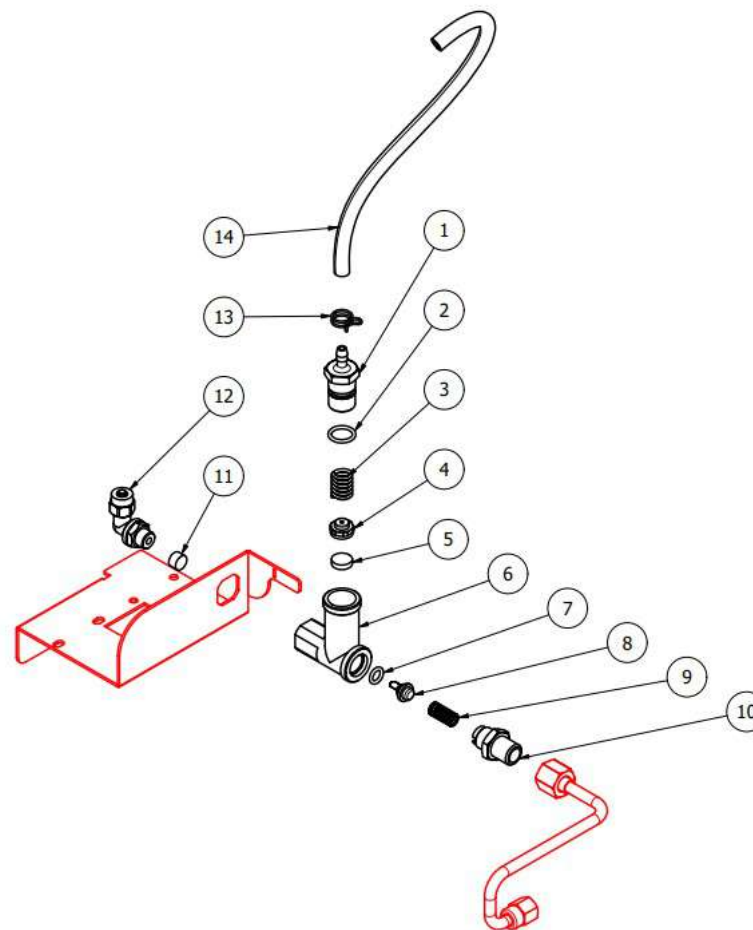

TABLE 8
OTTO DE/PM

TABLE 9
OTTO DE/PM

POS	CODE	DESCRIPTION
1	7432524.01	PRESSURE GAUGE D60
2	7451504	BALL VALVE MINIBALL 1/4
3	5221869	WASHER D14 X 20 X 1.5 COPPER
4	5302078AL	FITTING 3/8
5	5492011	GASKET D15X3 ASBESTOS FREE
6	5221819	CAP NUT 3/8
7	5225294	FITTING M/F 3/4X3/8
8	5013005LW	DRAIN BOWL COVERING
9	5963038.01	ASSY DISCHARGE TANK
10	7633355SG	SWITCH 110V ON/OFF
10	7633354SG	SWITCH 230V ON/OFF
11	7633628	WHITE LAMP
12	5194671	SILICON TUBE 18X24L85

TABLE 9
OTTO DE/PM

TABLE 10
OTTO DE/PM

POS	CODE	DESCRIPTION
1	7371522	BLACK KNOB 137/70-M8
2	5222823CM	FERRULE 3/8
3	5225610	ARTICULATED JOINT M8
4	5964121	ASSY KNOB TAP FOR STEAM PIPE
5	5221892	NUT 3/8 STEAM TAP
6	5260207DL	TREE D12X60,5 AISI303
7	5471513	SPRING D8 H17 AISI302
8	5261801	WASHER D11
9	5494004	GASKET D12 X 6 PTFE GRAPHITIZED
10	5283058AL	TAP BODY 3/8
11	5496042	GASKET D11X4X4 EPT 70
12	5224603AL	GASKET HOLDER D12X12 OT57USA
13	5225309.01AL	FITTING M13X3/8
14	5964120	ASSY STEAM TAP + PIPE WITHOUT KNOB
15	5471532.01	SPRING FOR ARTICULATION
16	5190501	CUP FOR FITTING PTFE/GLASS
17	5494021	NUT GASKET PTFE H=1,5
18	5494020	GLOBE GASKET 14.3 PTFE
19	5221872.01	LOOSEN NUT 3/8
20	7371004	STEAM PIPE PROTECTION
21	7496096	GASKET OR. RED SILICONE
22	7496095	OR GASKET 6X1.2 EPDM70
23	5266610	4-HOLES STEAM TERMINAL AISI303
24	7479994.01	STEAM TUBE 4 HOLES