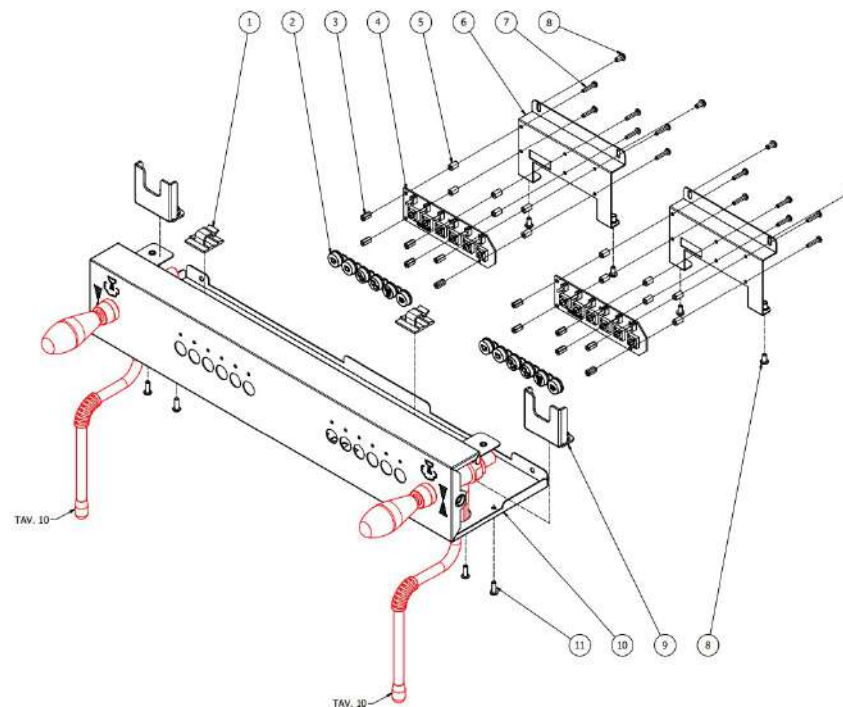

TABLE 2B
OTTO DE

TABLE 2C
OTTO DE - With automatic steam

POS	CODE	DESCRIPTION
1	7611517	CLAMP
2	5661502.01NX	6 BLACK KEYS SERIES
3	5191511	SPACER
4	7665524.02PR	CARD KEYS.6KEYS 6LED WHITE PRESSURE(CARD ONLY KEYBOARD NOT INCLUDED)
5	5191506	SPACER D6X8.8
6	5058461LL	B2016 PUSHBUTTON SUPPORT
7	7809811	PLASTIC SCREW TCI M3X16 DIN85
8	7819908	SCREW TTEI M4X8
9	5058479LL	STEAM TAP SUPPORT W/COMPASSES
10	5094923SG	FRONTAL WORK DE
11	7819901	SCREW TTEI M4X12 ISO 7380 A2 INOX

TABLE 2C
OTTO DE - With automatic steam

TABLE 3
OTTO DE/PM

POS	CODE	DESCRIPTION
1	7809903	SCREWS POLIERS M5X16 A4 AISI316
2	5470501	SHOWER D57 AISI 304
3	5285501AL	SHOWER-HOLDER D57 H7.5 OT60LF
4	7493008	CONICAL GASKET H9.3 NBR 90SH PEROS
5	5280502TW-AL	COUPLING RING DENICROMAL
6	7496004.01	GASKET OR 139 VITON FDA
7	5283520.02AL	CARTRIDGE FLANGE D60X14,5 OT60LF
8	5018460.01CT	SUPPORT COUPLING RING
9	7814002	NOTCHED WASHER D4
10	7816021	SCREW TCEI M5X25 UNI 5931 A2
11	5301504AL	ELBOW FITTING M12X1/8
12	7634808	THERMAL SAFETY DEVICE 250V 95°C
13	5162495LL	SOLENOID VALVE PIPE
14	5302004AL	FITTING M12X1/8
15	5302014AL	FITTING M13X1/8
16	5223003	JET M6 X 6 HOLE D0.8 OT
17	7702419R	SOLENOID VALVE ODE 3 WAYS 110/120V
17	7702418R	SOLENOID VALVE 3 WAYS ODE 230/240V 50/60HZ
18	5370313	GROUP E.VALVE DRAIN RUBBER HOLDER
19	7611516	CLAMP 10086
20	7816014	SCREW M8X20 UNI5931 A2
21	5963222	ASSY HEATING ELEMENT CARTRIDGE 110/120V
21	5963221.01	ASSY CARTRIDGE HEATING ELEMENT220/240V 100W