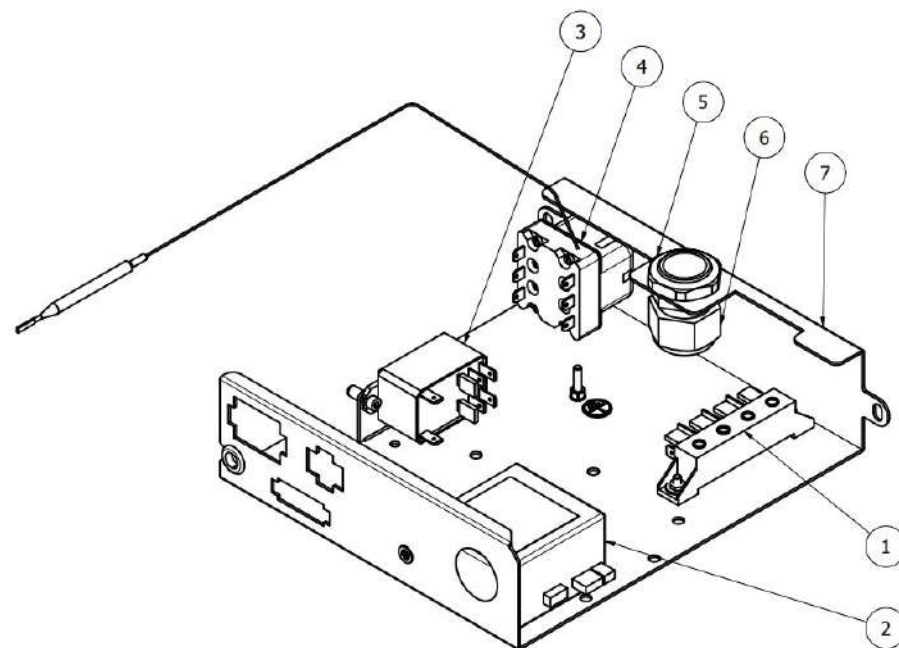

TABLE 11A
OTTO PM

POS	CODE	DESCRIPTION
1	7612514	VICE FV173 4 CONTACS
2	7661007R	LEVEL REGULATOR 220/240V 50/60HZ
2	7661006R	LEVEL REGULATOR 100/120V 50/60HZ
3	7635423	RELAY 30A 110V
3	7635422	RELAY 30A 220/240V
4	7434001	THERMOSTAT MANUAL
5	7614004	NUT PG21 ES.30 H6 POLYAMIDE
6	7614002	CABLE-PRESS PG21 POLYAMIDE
7	5052405LL	ELECTRIC BOX W/COMPASSES

TABLE 11A
OTTO PM