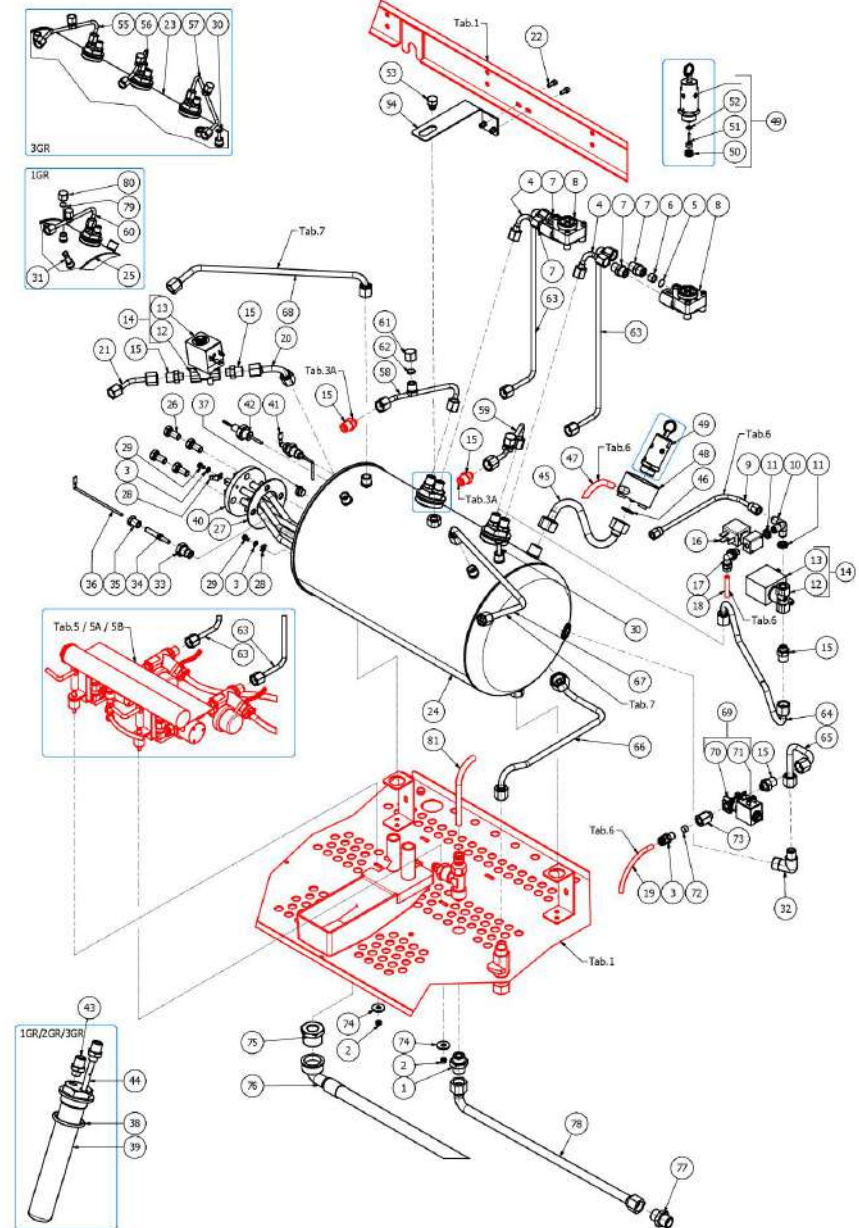

BEZZERA

ARCADIA Brewing profile

TABLE 4A - (from 12/03/2019)
ARCADIA Brewing profile

POS	CODE	DESCRIPTION
1	5302011AL	FITTING 3/8
2	7822603	NUT M4 OT
3	7304534TR	STRAIGHT FITTING M1/8
4	5162236.01LL	SURPRESSION VALVE - HEAT EXCHANGER
5	5471001	NET FILTER D11 AISI 304
6	5191501	SPACER D11X8X6.5 PTFE
7	5302009AL	FITTING M12X1/4
8	7431001.01	VOLUMETRIC COUNTER+AUTOMATIC LED
9	5162387LL	MIXER TUBE
10	7304505TR	FITTING 3 WAYS 1/8
11	5221844	NUT 1/8
12	7703017	ELECTROPILOT 2 LARGE WAYS
13	7630340	COIL EV.220/230V OLAB 2-3 WAY GR
14	7702320	EV.2 VIE OLAB 220/230V BIG COIL
15	5302014AL	FITTING M13X1/8
16	7702318	SOLENOID VALVE 2 WAYS SIRAI 24V
17	7304536TR	UNION ELBOW D6 1/8"G RUVECO
18	5194630.01	TUBE PTFE 6X200
19	5194638	TUBE PTFE 6X75
20	5163357LL	STEAM TUBE
21	5162444LL	AUTOMATIC STEAM TUBE
22	7816009	SCREW TCEI M4X10 UNI 5931A2
23	5321522.01BL	ARCADIA BOILER 3GR. W/EXCHANGER
24	5321025.01BL	BOILER 2GR WITH EXCHANGER D28 BRILL
25	5320526.01BL	ARCADIA BOILER 1GR. W/EXCHANGER
26	7816423	CREW TE M8X18 UNI5739 A2
27	5492006	GASKET D76 X 39 X 2 ASBESTOS FREE
28	7615003	FASTON 45° HOLE D4.3
29	7826212	SCREW TCI M4X6 UNI 6107 OT
30	5192316	PESCANTE D6X1 L=180 PTFE B2013

BEZZERA

ARCADIA Brewing profile

TABLE 4A - (from 12/03/2019)
ARCADIA Brewing profile