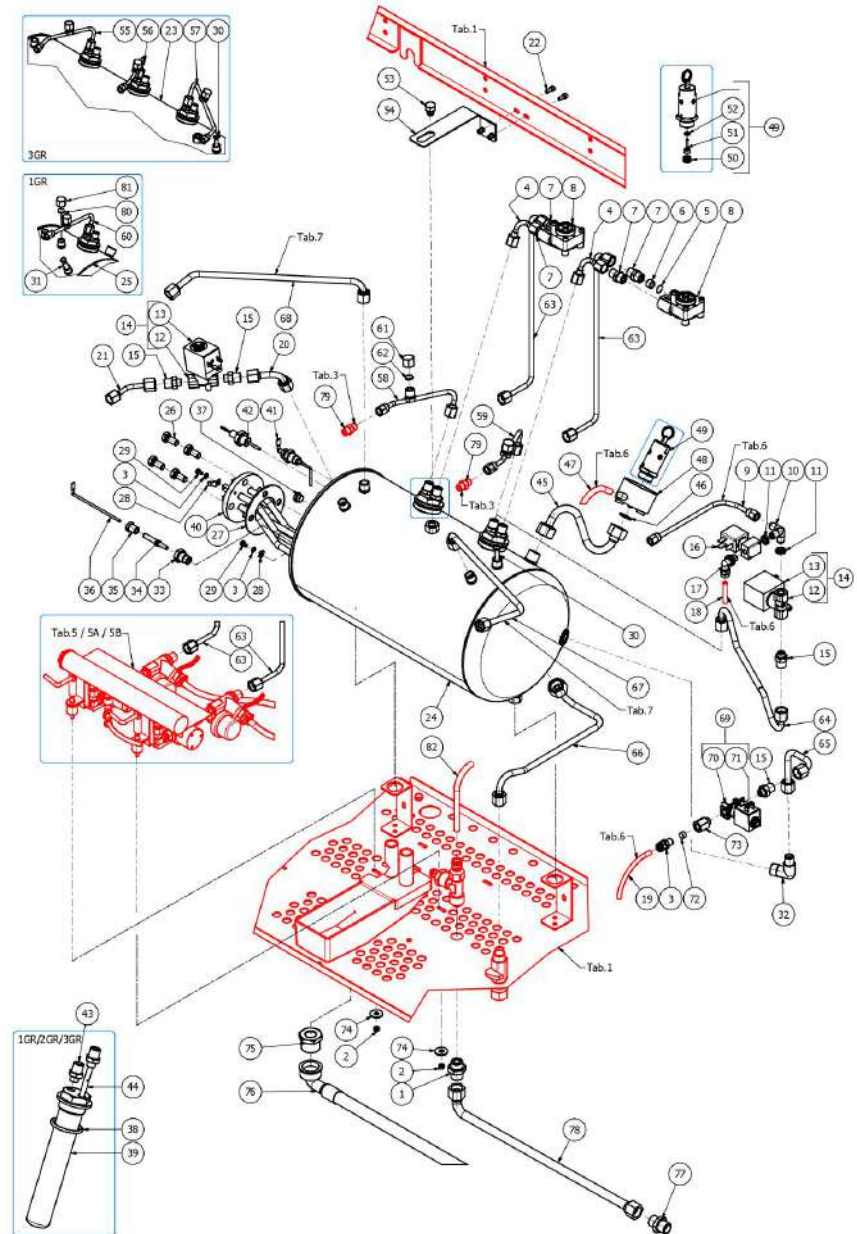

BEZZERA

ARCADIA Brewing profile

TABLE 4 - (up to 11/03/2019)
ARCADIA Brewing profile

POS	CODE	DESCRIPTION
31	5192310	SUCTION HOSE D8X1 150MM PTFE DE VER
32	5301507TR	UNION ELBOW M13X3/8
33	5225209AL	FITTING M10X1/4
34	5192001	PROBE SHEATH D8 X 45 HOLE D3 PTFE
35	5225205	STRAIGHT FITTING M10 OT
36	5265812LW	PROBE MINIMUM LEVEL D3X110-4,8
37	5226402	PLUG 1/8
38	5495007	COPPER GASKET D32X40
39	5329022DC-AL	EXCHANGER 2 HOLES L=155 ARCADIA
40	5722242AL	HEATING ELEMENT 220/240V-2750/3300W
40	5722243AL	HEATING ELEMENT 220/240V-4600/5450W
40	5722241AL	HEATING ELEMENT 220/240V-1850/2200W
41	5973131LL	ASSY PROBE MAX LEVEL ARCADIA
42	7666008	PROBE X THERMOPID AISI316 D3
43	5302006AL	FITTING M12X1/8
44	5963186	ASSY INJECTOR 150MM 8HOLES W/FITTING
45	5164087LL	SAFETY VALVE PIPE
46	5492021	GASKET D18x10x2
47	5194646	SILICON TUBE 8X5X600
47	5194551	HOSE Ø 8x5 SILICONE L=450 1GR
48	5963047	CUP+O-RING+PLUG
49	5965015.07	ASSY SECURITY VALVE 1,65 BAR VITON
50	5226417.01	SECURITY VALVE 1/8"G PLUG
51	5264017.02	SECURITY VALVE PIN
52	7496094	O-RING GASKET 102 VITON 70SH
53	7816401	SCREW TE M10X10 UNI 5739 A2
54	5058460.01LL	BOILER SUPPORT ARCADIA W/COMPASSES
55	5162437LL	EXIT EXCHANGER TUBE (1°) 3GR
56	5162438LL	EXIT ECHANGER TUBE (2°) 3GR
57	5162439LL	EXIT ECHANGER TUBE (3°) 3GR

BEZZERA

ARCADIA Brewing profile

TABLE 4 - (up to 11/03/2019)
ARCADIA Brewing profile