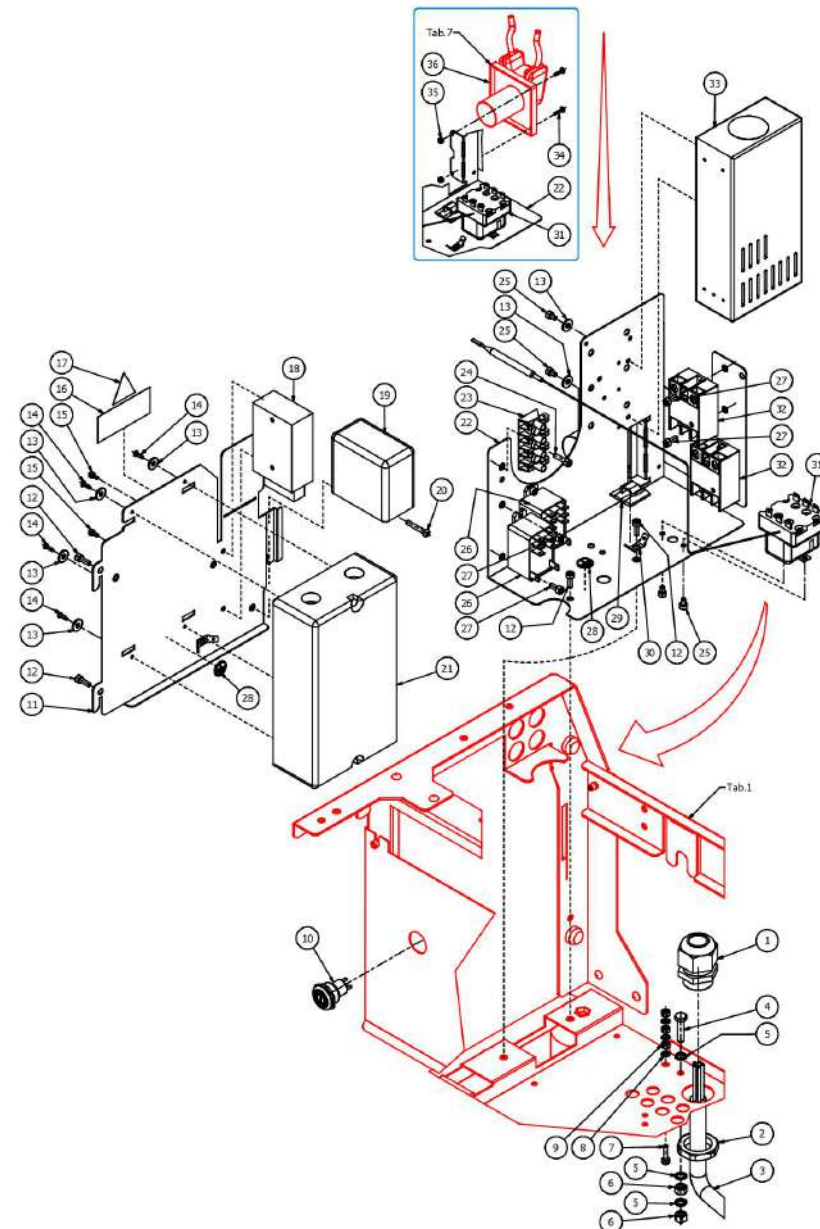

BEZZERA

ARCADIA Brewing profile

TABLE 8
ARCADIA Brewing profile

POS	CODE	DESCRIPTION
1	7614002	CABLE-PRESS PG21 POLYAMIDE
2	7614004	NUT PG21 ES.30 H6 POLYAMIDE
3	3553904.02	CABLE H07RNF 5X2.5-2,2MT S/KIT
3	3552404.02	CABLE H07RNF 3X2.5-2,2MT S/KIT
4	7816418	SCREW
5	7804002	FAN WASHER D6 BURNISHED
6	7821403	NUT M6 UNI 5587 OT
7	7826402	SCREW TE M4X16 UNI 5739 OT
8	7814001	WASHER D4 DIN 6798A A2
9	7822603	NUT M4 OT
10	7633345	ARCADIA SWITCH<!--</td-->
11	5055749LL	MOBILE ELECTRONIC BOX ARCADIA
12	7816002	SCREW TCEI M4X12 UNI 5931 A2
13	7809804	PLAIN WASHER D4 FEZN
14	7819402	TAPPING SCREW TPS D2.9X9.5 UNI 6952
15	7816016	SCREW TCEI M3X6
16	5520512	MULTITENSION ADHESIVE LABEL
17	5520502	TENSION TRIANGULAR LABEL
18	7637209	FEEDER 25V 12V ARCADIA
19	7635425	TRIAC BOARD
20	7819911	SCREW TTEI M4X25 INOX
21	7662752	ARCADIA ELECTRONIC DOSAGE 220/240V
22	5055750.01LL	ELECTRIC BOX FIXED
23	7612513	4 CONTACTS CLIP
24	7816004	SCREW TCEI M4X16 A2
25	7816017	SCREW TCEI M4X6
26	7635422	RELAY 30A 220/240V
27	7816009	SCREW TCEI M4X10 UNI 5931A2
28	5520515	ROUND EDHESIVE LABEL
29	7611517	CLAMP

BEZZERA

ARCADIA Brewing profile

TABLE 8
ARCADIA Brewing profile