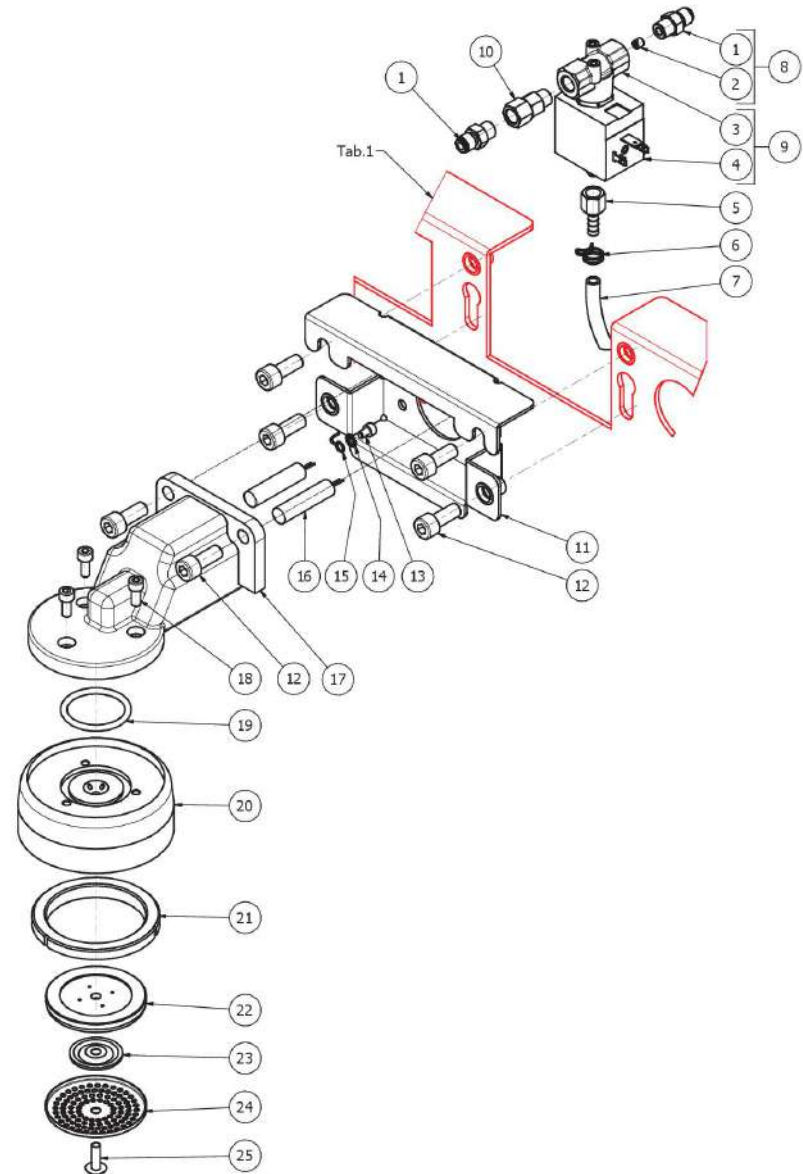

BEZZERA

ARCADIA Brewing profile

TABLE 3 - (up to 11/03/2019)

ARCADIA Brewing profile

POS	CODE	DESCRIPTION
1	7304502TR	STRAIGHT FITTING 1/8
2	5223024	JET M5X5 HOLE D0.8 OT
3	7703016	BIG ELECTROPILOT OLAB 3 WAY
4	7630340	COIL EV.220/230V OLAB 2-3 WAY GR
5	5370313	GROUP E.VALVE DRAIN RUBBER HOLDER
6	7611516	CLAMP 10086
7	5194554	SURPRESSION VALVE DRAIN HOSE
7	5194549	HOSE Ø 8x5 SILICONE L=350
8	7304508LA	FITTING SERTO 1/8 M5 THREADED
9	7702319	EV.3 WAY OLAB 220/230V BIG COIL
10	7304541TR	RIGHT FITTING 1/8 X 1/8
11	5018472LL	ARCADIA GROUP SUPPORT W/COMPASS
12	7816014	SCREW M8X20 UNI5931 A2
13	7816017	SCREW TCEI M4X6
14	7814001	WASHER D4 DIN 6798A A2
15	7666003	PROBE RING FOR PID
16	5963182	ASSY RESIST.DOUBLE CARTRIDGE 220/24
17	5283046AL	BODY GROUP BZ07 OT60
18	7816001	SCREW TCEI M5X12 UNI 5931 A2
19	7496004.01	GASKET OR 139 VITON FDA
20	5280502TW-AL	COUPLING RING DENICROMAL
21	7493008	CONICAL GASKET H9.3 NBR 90SH PEROS.
22	5285512AL	SHOWER-HOLDER FOR DIFFUSION
23	5285513AL	DIFFUSOR
24	5470515.01	SHOWER D57
25	7809903	SCREWS POLIERS M5X16 A4 AISI316

BEZZERA

ARCADIA Brewing profile

TABLE 3 - (up to 11/03/2019)

ARCADIA Brewing profile