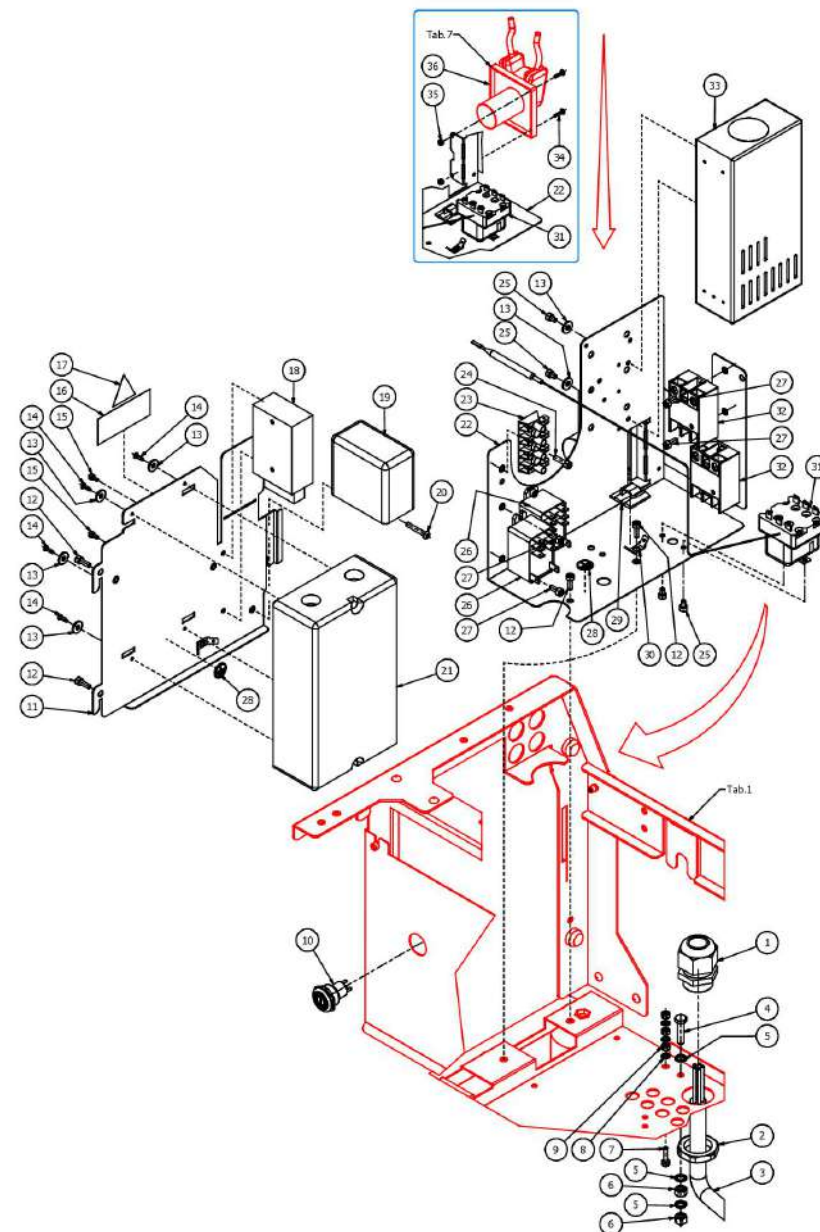

BEZZERA

ARCADIA Brewing profile

TABLE 8
ARCADIA Brewing profile

BEZZERA**ARCADIA Brewing profile**

TABLE 8

ARCADIA Brewing profile

POS	CODE	DESCRIPTION
30	7615002	DOUBLE FASTON 90° HOLE D6.3
31	7434001	THERMOSTAT MANUAL
32	7635424.01	RELAIS SSR FOR T.PID
33	7637208	FEEDER 200VA 24V ARCADIA
34	7815603	SCREW TCC M3X12
35	7822602	NUT M3 OT
36	7730512	PUMP ARCADIA

BEZZERA**ARCADIA Brewing profile**

TABLE 8

ARCADIA Brewing profile

BEZZERA**ARCADIA Brewing profile**

TABLE 9

ARCADIA Brewing profile

POS	CODE	DESCRIPTION
1	7990603	CLEANING BRUSH FOR COFFEE MACHINE
2	5372101	BLACK MEASURE
3	5373001	COFFEE-PRESS ABS
4	5471031.01	FILTER 1 CUP 8 GRAMS
5	5471035	FILTER 2 CUPS 16 GR RIBBED
6	5471003	BLIND FILTER AISI 304
7	5965587.02	ASSY FILTER-HOLDER 2CUPS BZ W/LOGO
7	5965586.02	ASSY FILTER-HOLDER 1CUP BZ BEC.50°
8	5978508.02	ASSY HANDLE WITH LOGO
9	5286016TW	FILTERHOLDER TILTED HANDLE BZ GROUP
10	5471527	FILTER-HOLDER SPRING D1.2 AISI 302
11	5371205	PLATE WITH LOGO
12	5371204.01	CHROMED PLUG
13	7493021	GASKET FOR LOGO HANDLE
14	7809810	SCREW PLAS FIX 45 TC POZI D.3,5X10
15	7816026	SCREW TCEI M12X60
16	5371203	HANDLE
17	7305007TW	SPOUT 2 WAYS WITHOUT PB+PWP
18	7305006TW	SPOUT 1 WAY S/PB+PWP