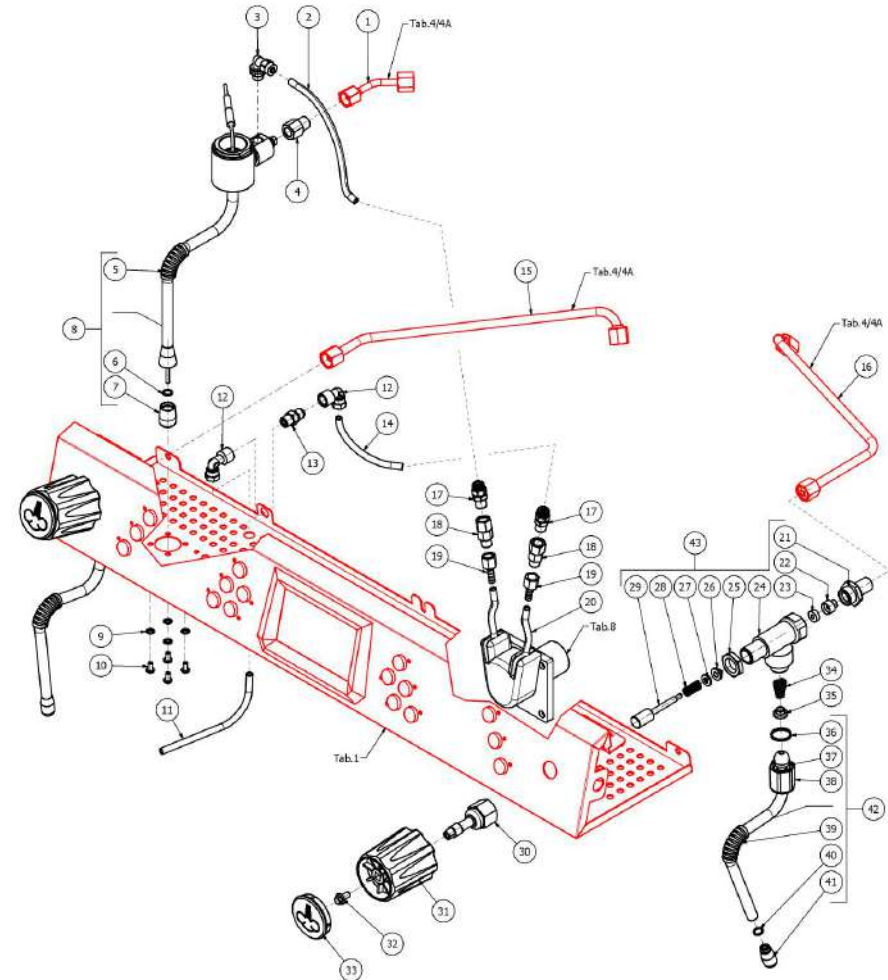

TABLE 6
ARCADIA Brewing profile

TABLE 7
ARCADIA Brewing profile

POS	CODE	DESCRIPTION
1	5162444LL	AUTOMATIC STEAM TUBE
2	5194674	TUBE PTFE 6X100
3	7304536TR	UNION ELBOW D6 1/8" G RUVECO
4	5225414AL	REDUCTION M12X1/8
5	7371003	STEAM PIPE PROTECTION
6	7496091	OR GASKET 108
7	7305017	TERMINAL STEAM 3 HOLES
8	7479987	NOZZLE STEAM WITH TIMER PROBE 011
9	7814001	WASHER D4 DIN 6798A A2
10	7819908	SCREW TTEI M4X8
11	5194542.01	SILICONE DISCHARGED PIPE L=700
12	7303010	UNION ELBOW 1/8
13	7304502TR	STRAIGHT FITTING 1/8
14	5194675	TUBE PTFE 6X30
15	5163367LL	STEAM TUBE LEFT ARCADIA 3GR.
16	5163360.01LL	STEAM TUBE RIGHT ARCADIA 2/3 GR.
17	7304534TR	STRAIGHT FITTING M1/8
18	7304541TR	RIGHT FITTING 1/8 X 1/8
19	5370313	GROUP E. VALVE DRAIN RUBBER HOLDER
20	7730512	PUMP ARCADIA
21	5225309	FITTING M13X3/8
22	5224603TP	GASKET HOLDER D12X12 BRASS PB-NI FR
23	5496042	GASKET D11X4X4 EPT 70
24	5283058	TAP BODY 3/8
25	5221826	NUT 3/8
26	5494004	GASKET D12 X 6 PTFE GRAPHITIZED
27	5261801	WASHER D11
28	5471513	SPRING D8 H17 AISI302
29	5260205DL	SHAFT D12X60,5 AISI303
30	5964097	ASSY TAP ROD ARCADIA

TABLE 7
ARCADIA Brewing profile

BEZZERA**ARCADIA Brewing profile**

TABLE 7

ARCADIA Brewing profile

POS	CODE	DESCRIPTION
31	5371815	BLACK KNOB
32	7819920	SCREWS TE M5X10 C/KNURLED STAINLESS STEEL WASHER INOX A2
33	5373931CM	STEAM DISK
34	5471532.01	SPRING FOR ARTICULATION
35	5190501	CUP FOR FITTING PTFE/GLASS
36	5494021	NUT GASKET PTFE H=1,5
37	5494020	GLOBE GASKET 14.3 PTFE
38	5221872.01	LOOSEN NUT 3/8
39	7371004	STEAM PIPE PROTECTION
40	7496095	OR GASKET 6X1.2 EPDM70
41	5266610	4-HOLE STEAM TERMINAL AISI303
42	7479993.02	STEAM TUBE TERMINAL 4 WAYS ARCADIA
43	5964104	ASSY TAP 3/8