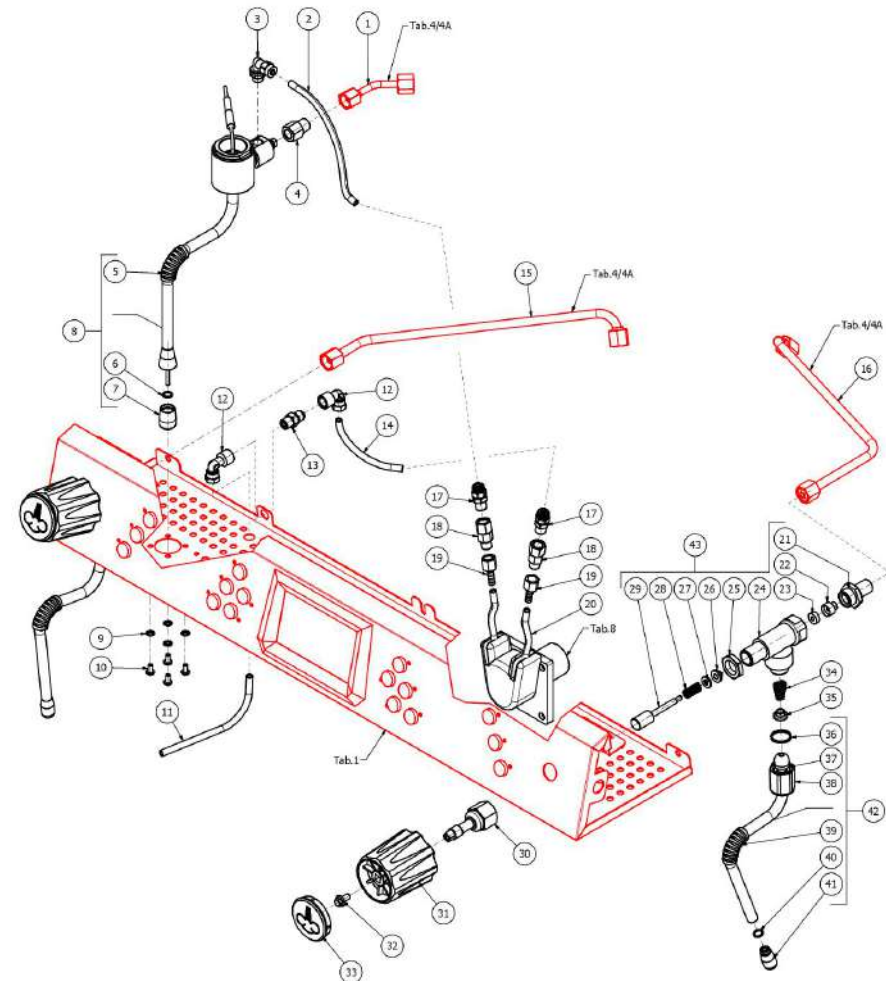

BEZZERA

ARCADIA Brewing profile

TABLE 7

ARCADIA Brewing profile

POS	CODE	DESCRIPTION
31	5371815	BLACK KNOB
32	7819920	SCREWS TE M5X10 C/KNURLED STAINLESS STEEL WASHER INOX A2
33	5373931CM	STEAM DISK
34	5471532.01	SPRING FOR ARTICULATION
35	5190501	CUP FOR FITTING PTFE/GLASS
36	5494021	NUT GASKET PTFE H=1,5
37	5494020	GLOBE GASKET 14.3 PTFE
38	5221872.01	LOOSEN NUT 3/8
39	7371004	STEAM PIPE PROTECTION
40	7496095	OR GASKET 6X1.2 EPDM70
41	5266610	4-HOLE STEAM TERMINAL AISI303
42	7479993.02	STEAM TUBE TERMINAL 4 WAYS ARCADIA
43	5964104	ASSY TAP 3/8

BEZZERA

ARCADIA Brewing profile

TABLE 7

ARCADIA Brewing profile