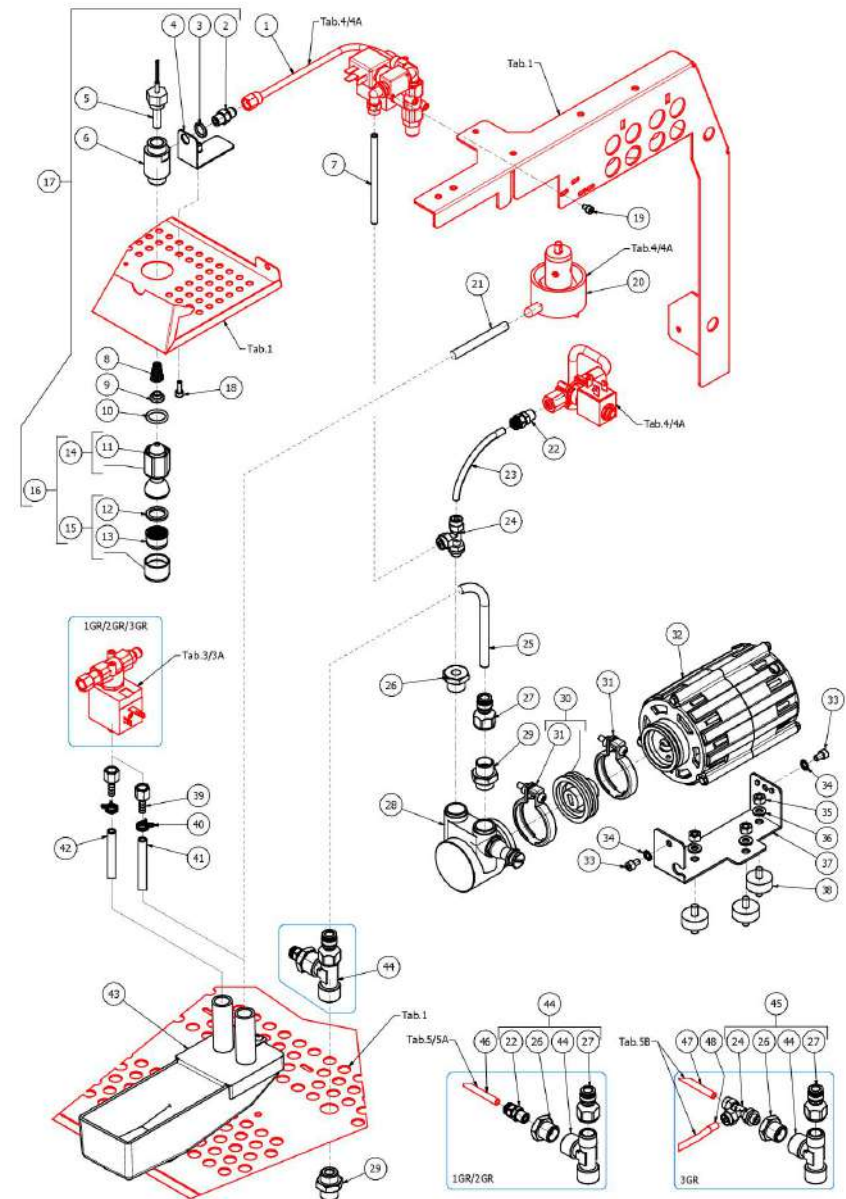

TABLE 6
ARCADIA Brewing profile

TABLE 7
ARCADIA Brewing profile

POS	CODE	DESCRIPTION
1	5162444LL	AUTOMATIC STEAM TUBE
2	5194674	TUBE PTFE 6X100
3	7304536TR	UNION ELBOW D6 1/8" G RUVECO
4	5225414AL	REDUCTION M12X1/8
5	7371003	STEAM PIPE PROTECTION
6	7496091	OR GASKET 108
7	7305017	TERMINAL STEAM 3 HOLES
8	7479987	NOZZLE STEAM WITH TIMER PROBE 011
9	7814001	WASHER D4 DIN 6798A A2
10	7819908	SCREW TTEI M4X8
11	5194542.01	SILICONE DISCHARGED PIPE L=700
12	7303010	UNION ELBOW 1/8
13	7304502TR	STRAIGHT FITTING 1/8
14	5194675	TUBE PTFE 6X30
15	5163367LL	STEAM TUBE LEFT ARCADIA 3GR.
16	5163360.01LL	STEAM TUBE RIGHT ARCADIA 2/3 GR.
17	7304534TR	STRAIGHT FITTING M1/8
18	7304541TR	RIGHT FITTING 1/8 X 1/8
19	5370313	GROUP E. VALVE DRAIN RUBBER HOLDER
20	7730512	PUMP ARCADIA
21	5225309	FITTING M13X3/8
22	5224603TP	GASKET HOLDER D12X12 BRASS PB-NI FR
23	5496042	GASKET D11X4X4 EPT 70
24	5283058	TAP BODY 3/8
25	5221826	NUT 3/8
26	5494004	GASKET D12 X 6 PTFE GRAPHITIZED
27	5261801	WASHER D11
28	5471513	SPRING D8 H17 AISI302
29	5260205DL	SHAFT D12X60,5 AISI303
30	5964097	ASSY TAP ROD ARCADIA

TABLE 7
ARCADIA Brewing profile

BEZZERA**ARCADIA Brewing profile**

TABLE 7

ARCADIA Brewing profile

POS	CODE	DESCRIPTION
31	5371815	BLACK KNOB
32	7819920	SCREWS TE M5X10 C/KNURLED STAINLESS STEEL WASHER INOX A2
33	5373931CM	STEAM DISK
34	5471532.01	SPRING FOR ARTICULATION
35	5190501	CUP FOR FITTING PTFE/GLASS
36	5494021	NUT GASKET PTFE H=1,5
37	5494020	GLOBE GASKET 14.3 PTFE
38	5221872.01	LOOSEN NUT 3/8
39	7371004	STEAM PIPE PROTECTION
40	7496095	OR GASKET 6X1.2 EPDM70
41	5266610	4-HOLE STEAM TERMINAL AISI303
42	7479993.02	STEAM TUBE TERMINAL 4 WAYS ARCADIA
43	5964104	ASSY TAP 3/8