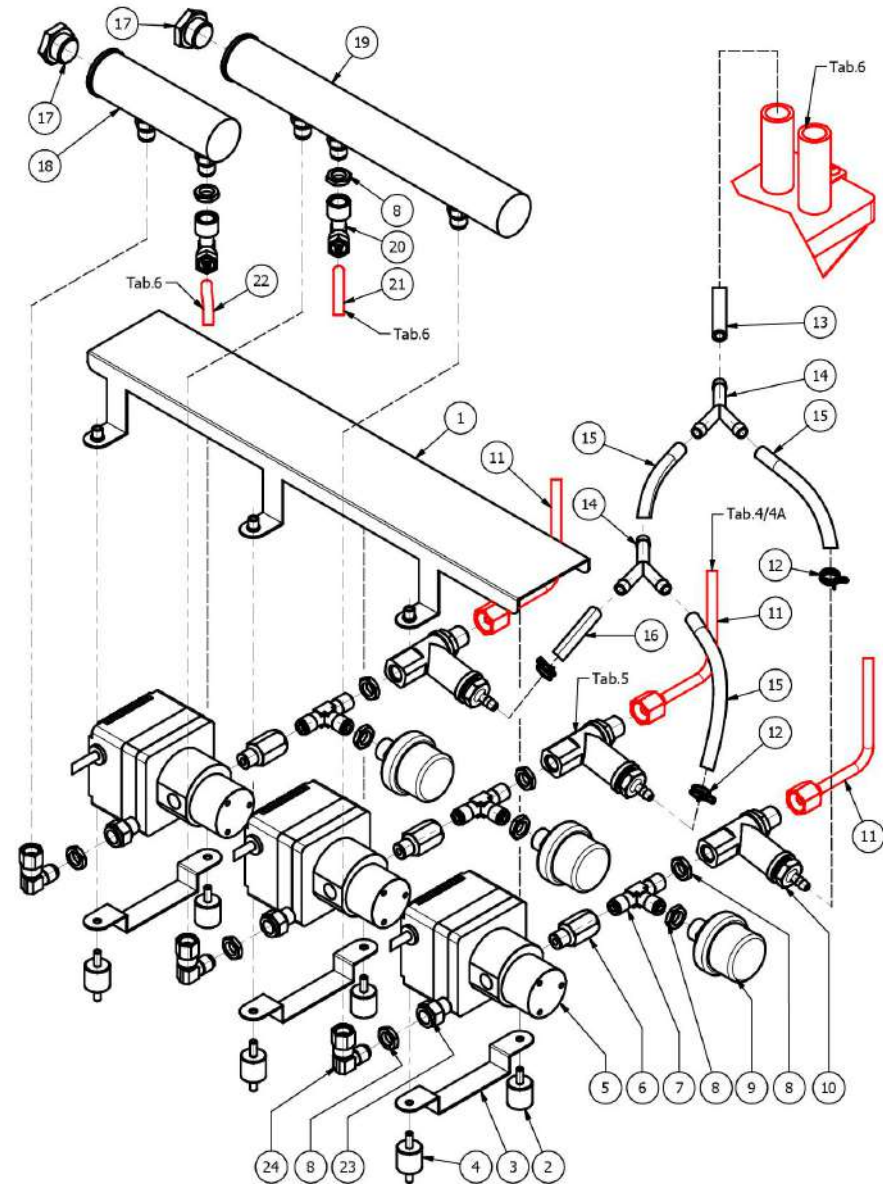

BEZZERA

ARCADIA Brewing profile

TABLE 5B
ARCADIA Brewing profile 3GR

POS	CODE	DESCRIPTION
1	5058471LL	PUMP SUPERIOR SUPPORT 3GR W/COMPASS
2	7474219	FEET
3	5058468LW	PUMP LOWER SUPPORT
4	7470604	VIBRATION-DAMPING
5	7730513.01	GEAR PUMP FG304X NEW MAGN
6	5302085	FITTING 1/8"GFX1/8"GC
7	7304514TR	CONNECTOR TEE BRASS LEAD FREE
8	5221844	NUT 1/8
9	7666005	PRESSURE SENSOR ETX165
10	5965212.01AL	ASSY OPV ADJUST. 9/12 BAR
11	5162440LL	EXCHANGER TUBE 1°-2°-3° 3GR
12	7611516	CLAMP 10086
13	5194533	D8 X 1.5 SILICONE HOSE
14	7303039	FITTING
15	5194611	SILICON TUBE 8X5X140
16	5194554	SURPRESSION VALVE DRAIN HOSE
17	5226403AL	PLUG 3/8
18	5329024.01BL	SILENCER 1/3GR ARCADIA DISPLAY
19	5329025.01BL	SILENCER 2/3GR ARCADIA DISPLAY
20	7303010	UNION ELBOW 1/8
21	5194672	TUBE PTFE 6X120
22	5194649	TUBE PTFE 6X300
23	7304517	FITTING SERTO 1/8
24	5973053	ASSEMBLY BANJO UNION

BEZZERA

ARCADIA Brewing profile

TABLE 5B
ARCADIA Brewing profile 3GR