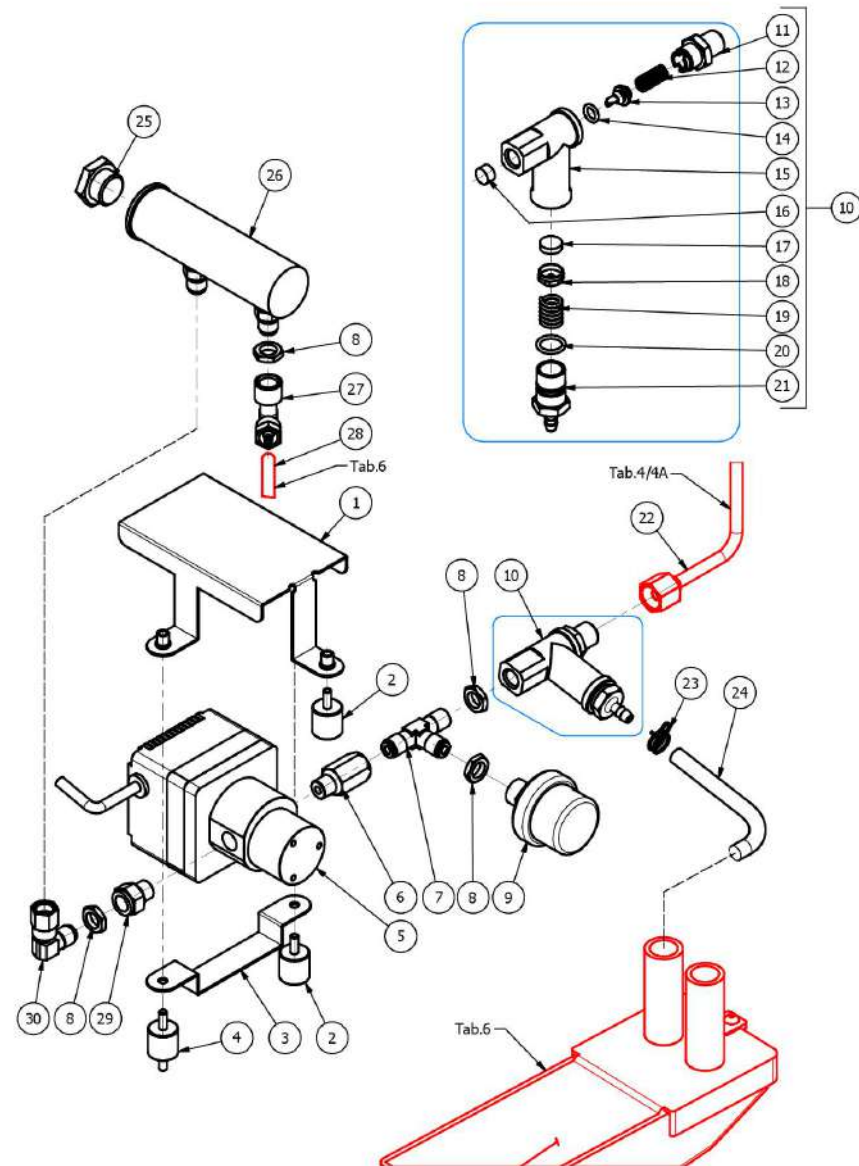

BEZZERA

ARCADIA Brewing profile

TABLE 5
ARCADIA Brewing profile 1GR

POS	CODE	DESCRIPTION
1	5058472LL	PUMP SUPERIOR SUPPORT 1GR.W/COMPASS
2	7474219	FEET
3	5058468LW	PUMP LOWER SUPPORT
4	7470604	VIBRATION-DAMPING
5	7730513.01	GEAR PUMP FG304X NEW MAGN
6	5302085	FITTING 1/8"GFX1/8"GC
7	7304514TR	CONNECTOR TEE BRASS LEAD FREE
8	5221844	NUT 1/8
9	7666005	PRESSURE SENSOR ETX165
10	5965212.01AL	ASSY OPV ADJUST. 9/12 BAR
11	5302017AL	FITTING M12 ES16 H26.5 OT57USA
12	5471505	CALIBRATED SPRING D0.45 H22 AISI302
13	5224615AL	GASKET-HOLDER SURP.VALVE OT57USA
14	7496018	OR GASKET 105
15	5283053TP	SURPRESSION VALVE BODY
16	5471019	FILTER D8,5X5 AISI304
17	5493042	GASKET D.11X3
18	5224620AL	GASKET-HOLDER ES.12X6.8 OT57USA
19	5471539	CALIBRATED SPRING D.1,6
20	7496052	OR GASKET 114 VITON
21	5302077AL	FITTING PORT.M14X1 OTXTUBO6X4 OT57U
22	5162440LL	EXCHANGER TUBE 1°-2°-3° 3GR
23	7611516	CLAMP 10086
24	5194533	D8 X 1.5 SILICONE HOSE
25	5226403AL	PLUG 3/8
26	5329024.01BL	SILENCER 1/3GR ARCADIA DISPLAY
27	7303010	UNION ELBOW 1/8
28	5194625.01	TUBE PTFE 6X240
29	7304517	FITTING SERTO 1/8
30	5973053	ASSEMBLY BANJO UNION

BEZZERA

ARCADIA Brewing profile

TABLE 5
ARCADIA Brewing profile 1GR