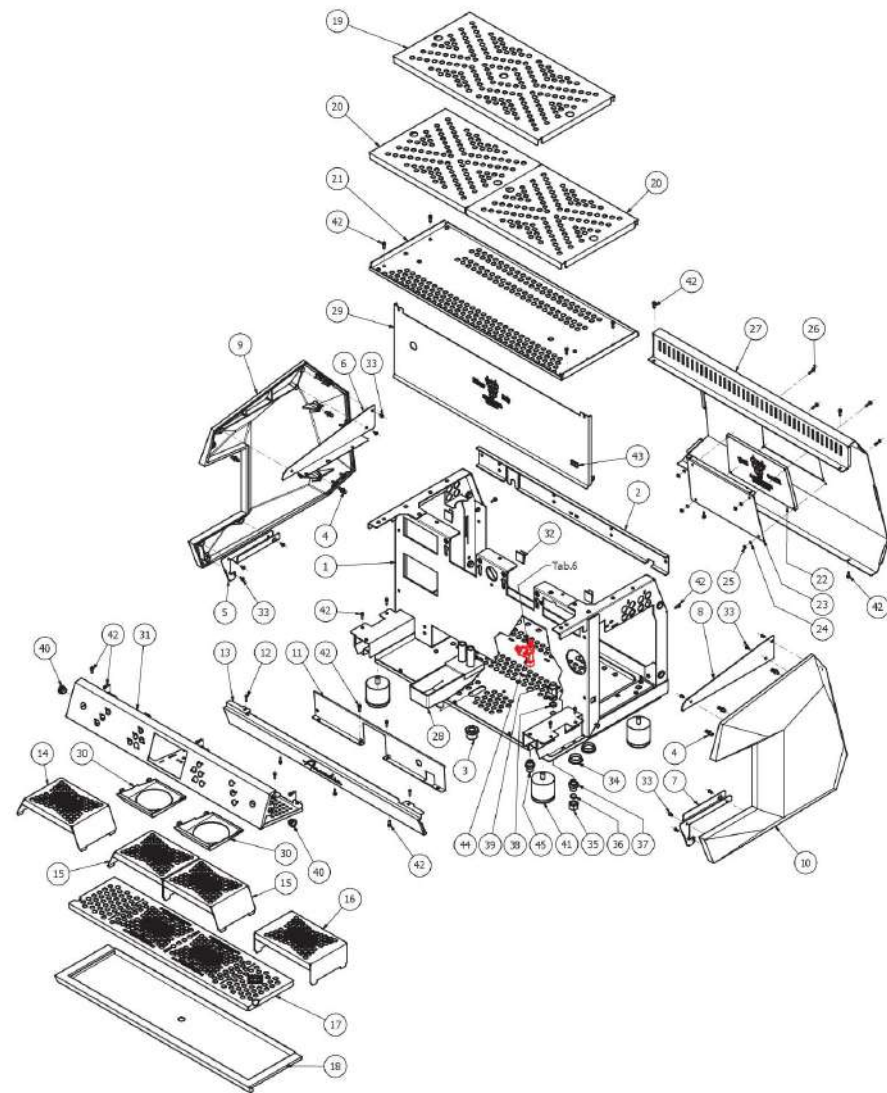

BEZZERA

ARCADIA Brewing profile

POS	CODE	DESCRIPTION
1	5964677	ASSY FRAME 3GR
1	5964678	ASSY FRAME 2GR
1	5964679	ASSY FRAME 1GR
2	5035729LL	ARCADIA CROSSBAR 2GR W/COMPASSES
2	5035730LL	ARCADIA CROSSBAR 3GR W/COMPASSES
2	5035731LL	ARCADIA CROSSBAR 1GR W/COMPASSES
3	5225294	FITTING M/F 3/4X3/8
4	7999915	STUD M6
5	5056014LW	LEFT LATERAL BOTTOM SIDE-ARCADIA
6	5056015LW	LEFT LATERAL TOP SIDE-ARCADIA
7	5056012LW	RIGHT LATERAL BOTTOM SIDE-ARCADIA
8	5056013LW	RIGHT LATERAL TOP SIDE-ARCADIA
9	5370917YE1	ARCADIA LEFT SIDE WHITE AND 8 RACE
9	5370917YE	ARCADIA LEFT SIDE WHITE
9	5370917YD1	ORANGE LEFT ARCADIA PANEL WITH
9	5370917VU	ARCADIA LEFT SIDE RUST
9	5370917VT	ARCADIA LEFT SIDE RED
9	5370917VS	ARCADIA LEFT SIDE GOLD
9	5370917VH	ARCADIA LEFT SIDE BLACK
10	5370916YE1	ARCADIA RIGHT WHITE PANEL WITH 8
10	5370916YE	RIGHT LATERAL SIDE-ARCADIA WHITE
10	5370916YD1	ORANGE RIGHT ARCADIA PANEL WITH
10	5370916VU	RUST RIGHT ARCADIA PANEL
10	5370916VT	ARCADIA RIGHT SIDE RED
10	5370916VS	RIGHT ARCADIA GOLD PANEL
10	5370916VH	RIGHT LATERAL SIDE-ARCADIA BLACK
11	5053041.01LL	PROTECTION BASEMENT ARCADIA
11	5053040.01LL	PROTECTION BASEMENT ARCADIA
11	5053039.01LL	PROTECTION BASEMENT ARCADIA DISPLAY
12	7817801	SCREW TPS M4X16 DIN 7688 A2

BEZZERA

ARCADIA Brewing profile

TABLE 1
ARCADIA Brewing profile