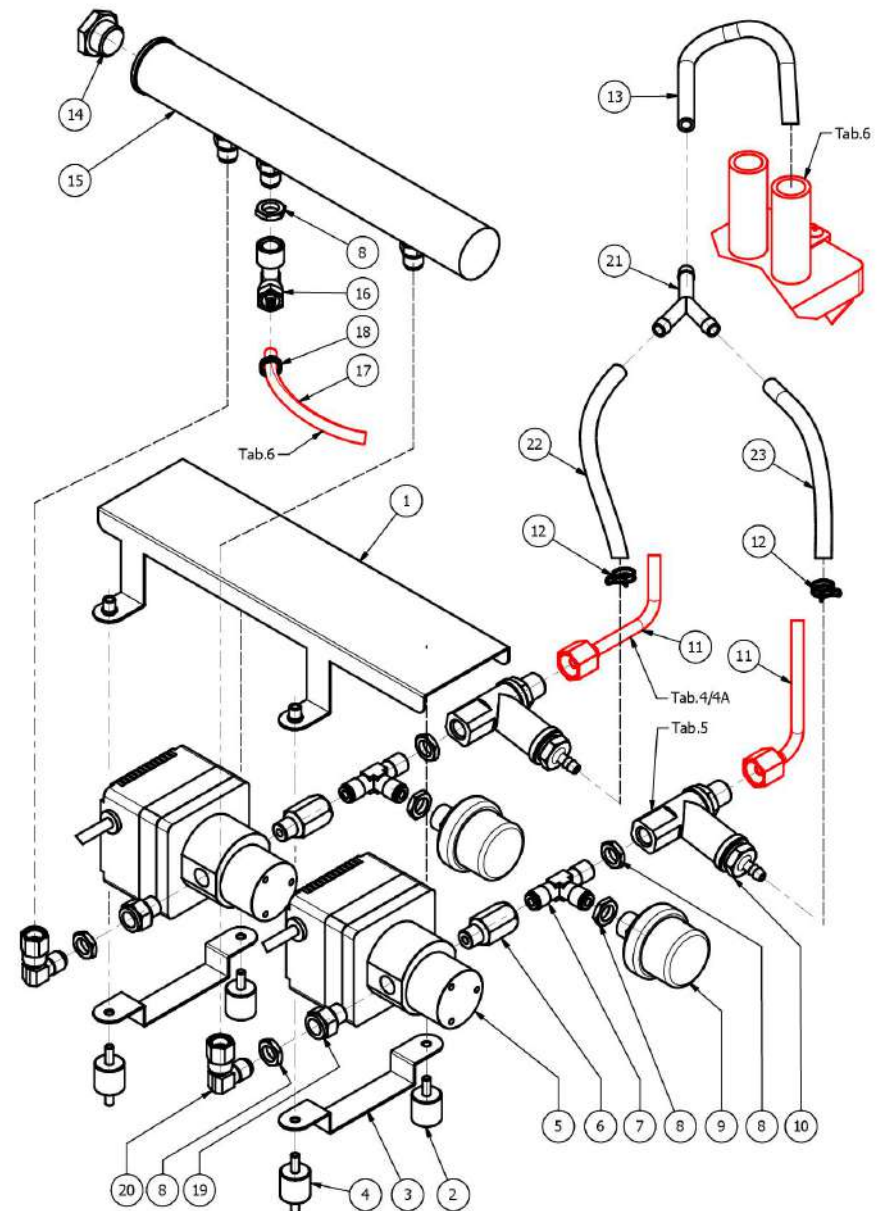

BEZZERA

ARCADIA Brewing profile

TABLE 5A
ARCADIA Brewing profile 2GR

POS	CODE	DESCRIPTION
1	5058467LL	PUMP SUPERIOR SUPPORT 2GR.W/COMPASS
2	7474219	FEET
3	5058468LW	PUMP LOWER SUPPORT
4	7470604	VIBRATION-DAMPING
5	7730513.01	GEAR PUMP FG304X NEW MAGN
6	5302085	FITTING 1/8"GFX1/8"GC
7	7304514TR	CONNECTOR TEE BRASS LEAD FREE
8	5221844	NUT 1/8
9	7666005	PRESSURE SENSOR ETX165
10	5965212.01AL	ASSY OPV ADJUST. 9/12 BAR
11	5162440LL	EXCHANGER TUBE 1°-2°-3° 3GR
12	7611516	CLAMP 10086
13	5194533	D8 X 1.5 SILICONE HOSE
14	5226403AL	PLUG 3/8
15	5329025.01BL	SILENCER 2/3GR ARCADIA DISPLAY
16	7303010	UNION ELBOW 1/8
17	5194638	TUBE PTFE 6X75
18	5471545	SPRING COVER TUBE PTFE
19	7304517	FITTING SERTO 1/8
20	5973053	ASSEMBLY BANJO UNION
21	7303039	FITTING
22	5194554	SURPRESSION VALVE DRAIN HOSE
23	5194611	SILICON TUBE 8X5X140

BEZZERA

ARCADIA Brewing profile

TABLE 5A
ARCADIA Brewing profile 2GR