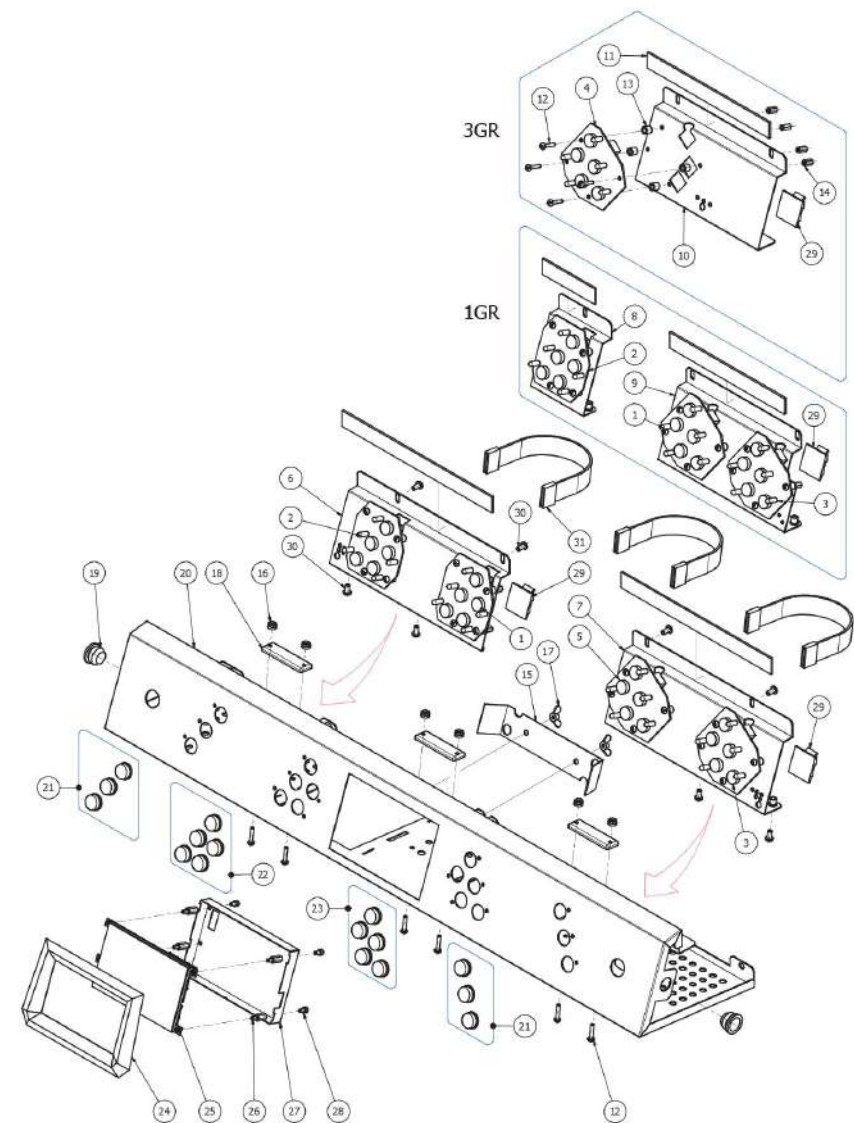

BEZZERA

ARCADIA Brewing profile

TABLE 2
ARCADIA Brewing profile

BEZZERA**ARCADIA Brewing profile**

TABLE 2

ARCADIA Brewing profile

POS	CODE	DESCRIPTION
26	7639918	SPACER M3 H12
27	5033005.01LL	COVERAGE DISP.ARCADIA F1 WITH
28	7816016	SCREW TCEI M3X6
29	7611517	CLAMP
30	7819908	SCREW TTEI M4X8
31	7663591	PUSH BUTTON CABLE-ARCADIA DISPLAY

BEZZERA**ARCADIA Brewing profile**

TABLE 2

ARCADIA Brewing profile

BEZZERA**ARCADIA Brewing profile**

TABLE 3 - (up to 11/03/2019)

ARCADIA Brewing profile

POS	CODE	DESCRIPTION
1	7304502TR	STRAIGHT FITTING 1/8
2	5223024	JET M5X5 HOLE D0.8 OT
3	7703016	BIG ELECTROPILOT OLAB 3 WAY
4	7630340	COIL EV.220/230V OLAB 2-3 WAY GR
5	5370313	GROUP E.VALVE DRAIN RUBBER HOLDER
6	7611516	CLAMP 10086
7	5194554	SURPRESSION VALVE DRAIN HOSE
7	5194549	HOSE Ø 8x5 SILICONE L=350
8	7304508LA	FITTING SERTO 1/8 M5 THREADED
9	7702319	EV.3 WAY OLAB 220/230V BIG COIL
10	7304541TR	RIGHT FITTING 1/8 X 1/8
11	5018472LL	ARCADIA GROUP SUPPORT W/COMPASS
12	7816014	SCREW M8X20 UNI5931 A2
13	7816017	SCREW TCEI M4X6
14	7814001	WASHER D4 DIN 6798A A2
15	7666003	PROBE RING FOR PID
16	5963182	ASSY RESIST.DOUBLE CARTRIDGE 220/24
17	5283046AL	BODY GROUP BZ07 OT60
18	7816001	SCREW TCEI M5X12 UNI 5931 A2
19	7496004.01	GASKET OR 139 VITON FDA
20	5280502TW-AL	COUPLING RING DENICROMAL
21	7493008	CONICAL GASKET H9.3 NBR 90SH PEROS.
22	5285512AL	SHOWER-HOLDER FOR DIFFUSION
23	5285513AL	DIFFUSOR
24	5470515.01	SHOWER D57
25	7809903	SCREWS POLIERS M5X16 A4 AISI316