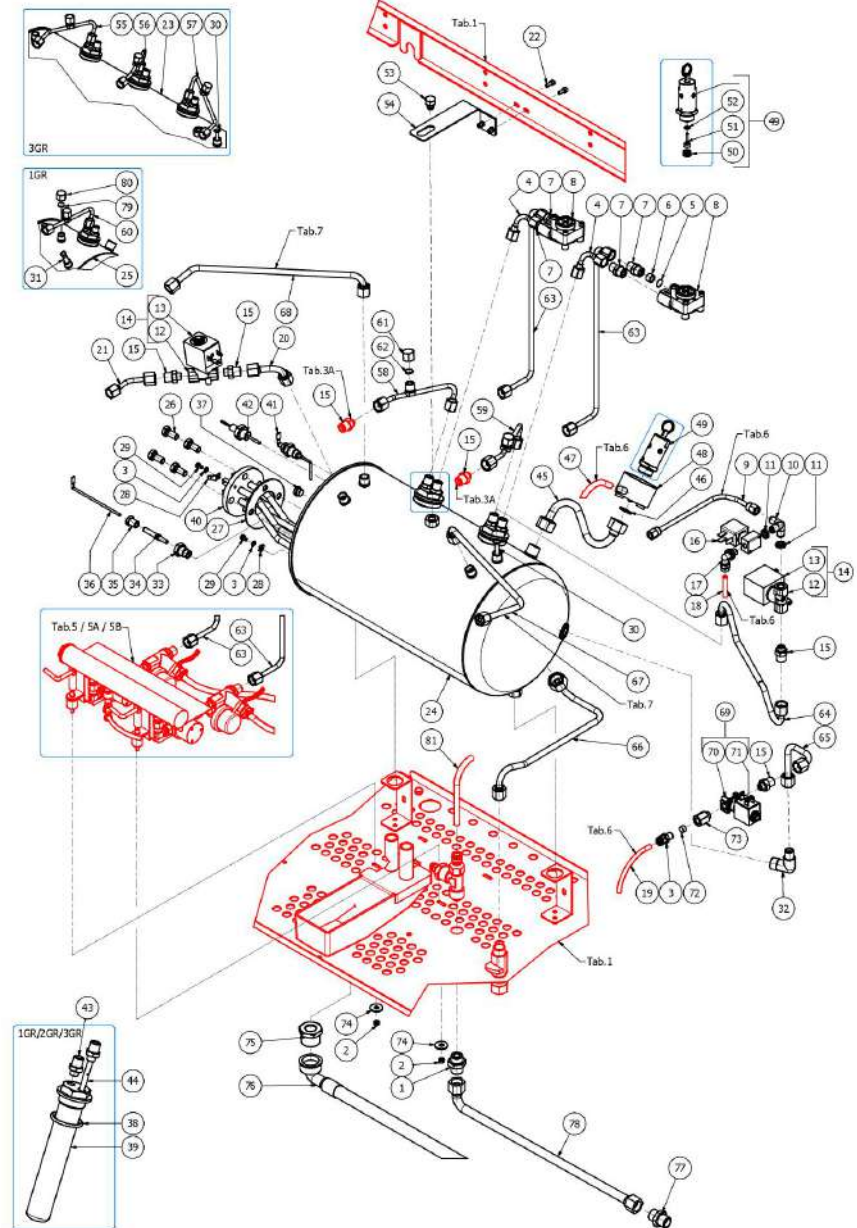

BEZZERA

ARCADIA Brewing profile

TABLE 4A - (from 12/03/2019)
ARCADIA Brewing profile

POS	CODE	DESCRIPTION
31	5192310	SUCTION HOSE D8X1 150MM PTFE DE VER
32	5301507TR	UNION ELBOW M13X3/8
33	5225209AL	FITTING M10X1/4
34	5192001	PROBE SHEATH D8 X 45 HOLE D3 PTFE
35	5225205	STRAIGHT FITTING M10 OT
36	5265812LW	PROBE MINIMUM LEVEL D3X110-4,8
37	5226402	PLUG 1/8
38	5495007	COPPER GASKET D32X40
39	5329022DC-AL	EXCHANGER 2 HOLES L=155 ARCADIA
40	5722242AL	HEATING ELEMENT 220/240V-2750/3300W
40	5722243AL	HEATING ELEMENT 220/240V-4600/5450W
40	5722241AL	HEATING ELEMENT 220/240V-1850/2200W
41	5973131LL	ASSY PROBE MAX LEVEL ARCADIA
42	7666008	PROBE X THERMOPID AISI316 D3
43	5302006AL	FITTING M12X1/8
44	5963186	ASSY INJECTOR 150MM 8HOLES W/FITTING
45	5164087LL	SAFETY VALVE PIPE
46	5492021	GASKET D18x10x2
47	5194646	SILICON TUBE 8X5X600
47	5194551	HOSE Ø 8x5 SILICONE L=450 1GR
48	5963047	CUP+O-RING+PLUG
49	5965015.07	ASSY SECURITY VALVE 1,65 BAR VITON
50	5226417.01	SECURITY VALVE 1/8"G PLUG
51	5264017.02	SECURITY VALVE PIN
52	7496094	O-RING GASKET 102 VITON 70SH
53	7816401	SCREW TE M10X10 UNI 5739 A2
54	5058460.01LL	BOILER SUPPORT ARCADIA W/COMPASSES
55	5162449LL	EXIT EXCHANGER TUBE (1°) 3GR
56	5162446LL	EXIT EXCHANGER TUBE (2°) 3GR
57	5162447LL	EXIT EXCHAGER TUBE (3°)3GR

BEZZERA

ARCADIA Brewing profile

TABLE 4A - (from 12/03/2019)
ARCADIA Brewing profile