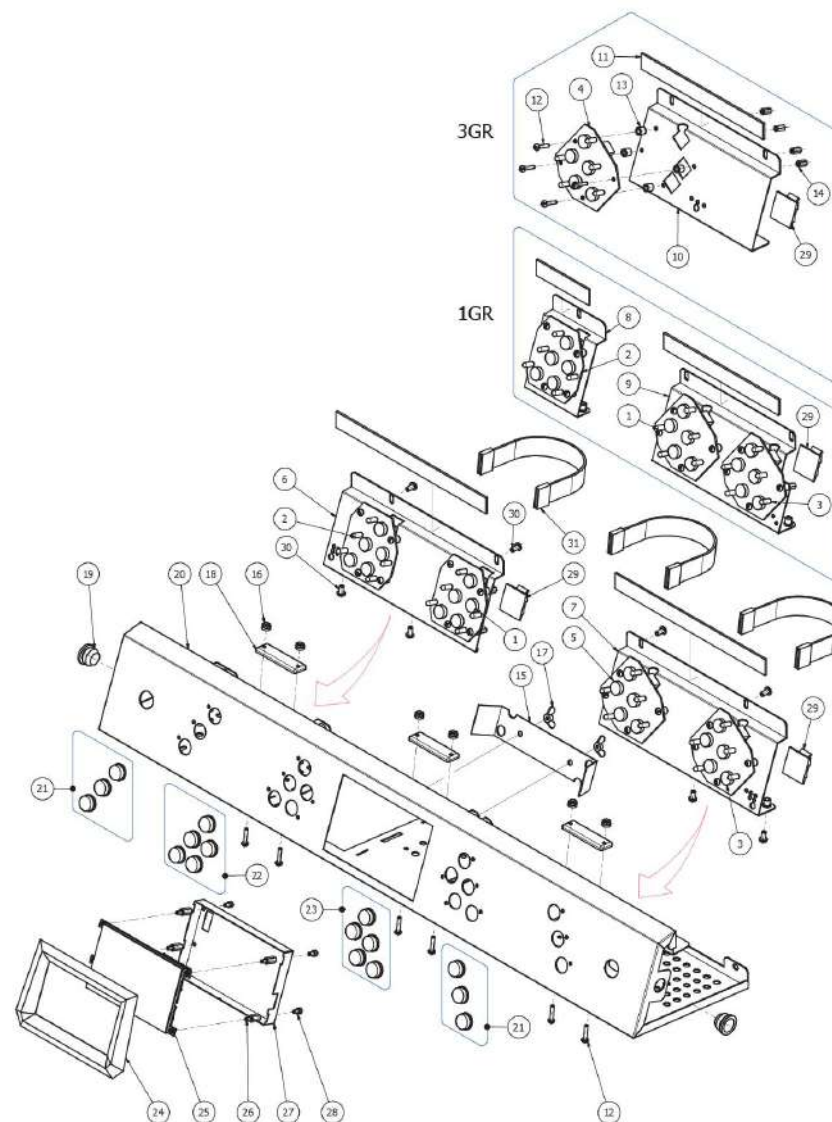

BEZZERA

ARCADIA Brewing profile

TABLE 2
ARCADIA Brewing profile

POS	CODE	DESCRIPTION
1	7666504.01	KEYBOARD 5 BUTTONS FOR ARCADIA
2	7666507	PUSHBUTTON 3 KEYS
3	7666508	KEYBOARD 3 BUTTONS-ARCADIA THE
4	7666506	KEYBOARD 5 BUTTONS-ARCADIA CAF3
5	7666505	KEYBOARD 5 BUTTONS-ARCADIA CAF2
6	5058458LL	PUSHBUTTON SUPPORT SX 2/3GR
7	5058452LL	PUSHBUTTON SUPPORT DX 2/3GR
8	5058459LL	PUSHBUTTON SUPPORT SX 1GR
9	5058457LL	PUSHBUTTON SUPPORT DX 1GR
10	5058456LL	PUSHBUTTON SUPPORT 3GR
11	7499902	ADHESIVE SPONGE MAPPYSTICK SP6 10MM
12	7809811	PLASTIC SCREW TCI M3X16 DIN85
13	5191513	SPACER NYLON 66 L=7 MM
14	5191511	SPACER
15	5018124LW	LOAD BRACKET
16	5195003	M3 SLIDE NUT
17	7999919	NUT M3
18	7663623	WHITE LED 12V
19	7999916	BUSHING PIN M6
20	5094898.01LL	FRONTAL WORK 3GR W/COMPASS
20	5094897.01LL	FRONTAL WORK 2GR W/COMPASS
20	5094896.01LL	FRONTAL WORK 1GR W/COMPASS
21	5661504	6 BLACK KEYS WATER/STEAM
22	5661501	6 BLACK KEYBOARD KEYS
23	5661503	6 BLACK KEYS
24	5370918	BLACK ARCADIA DISPLAY FRAME
24	5370918YE	DISPLAY FRAME ARCADIA WHITE 9003
24	5370918VS	ARCADIA DISPLAY GOLD FRAME
24	5370918VU	ARCADIA DISPLAY RUST FRAME
25	7431502.01	ARCADIA DISPLAY TFT SCRIPT

BEZZERA

ARCADIA Brewing profile

TABLE 2
ARCADIA Brewing profile