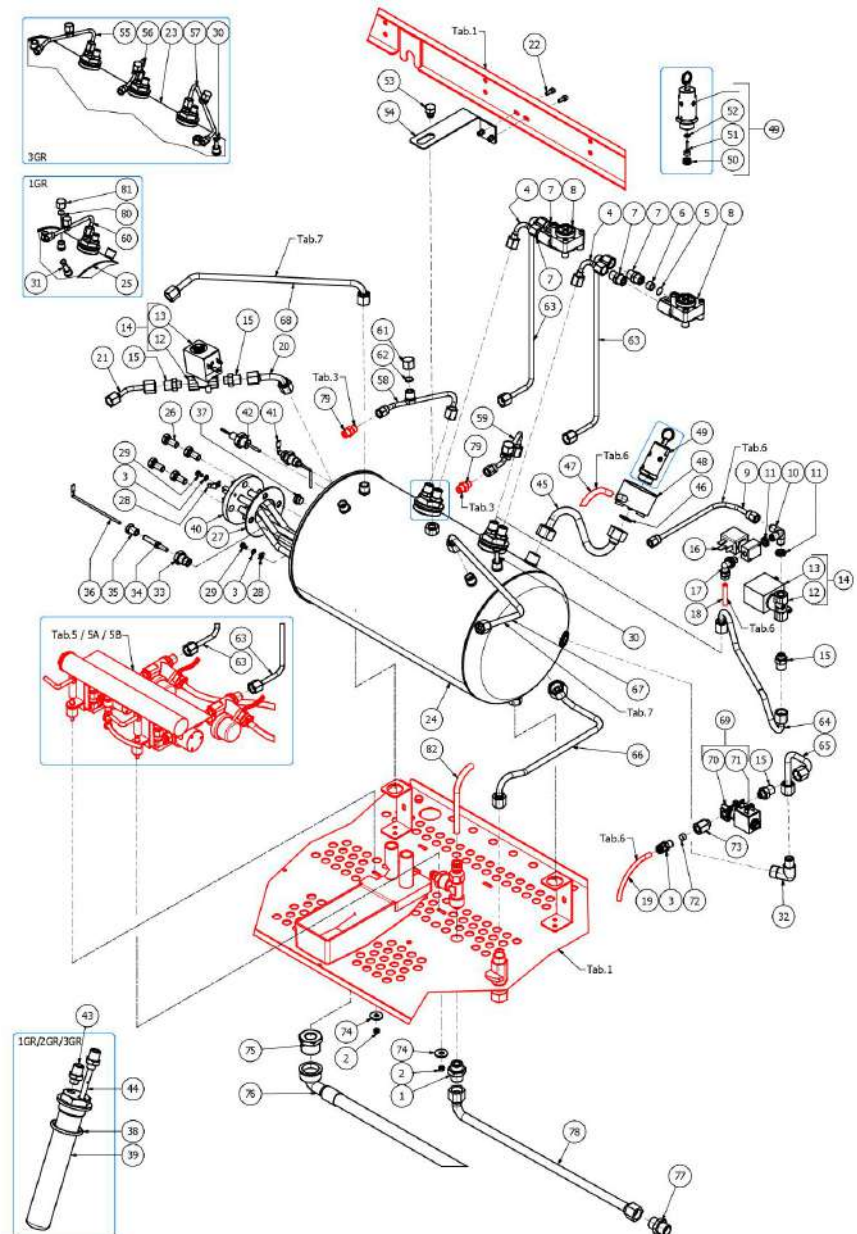

BEZZERA

ARCADIA Brewing profile

TABLE 4 - (up to 11/03/2019)
ARCADIA Brewing profile

POS	CODE	DESCRIPTION
58	5162441LL	EXIT EXCHANGER TUBE (1°)2GR
59	5162442LL	EXIT EXCHANGER TUBE (2°) 2GR
60	5162443LL	EXIT EXCHANGER TUBE (1°) 1GR
61	5221813	PLUG M12X1 OT
62	5492008	GASKET D10 X 2
63	5162440LL	EXCHANGER TUBE 1°-2°-3° 3GR
64	5163356LL	TUBE EV.WATER ARCADIA 2/3GR.
65	5163369LL	LOAD TUBE BOILER
66	5163358LL	DRAIN TUBE BOILER ARCADIA
67	5163360.01LL	STEAM TUBE RIGHT ARCADIA 2/3 GR.
68	5163367LL	STEAM TUBE LEFT ARCADIA 3GR.
69	7702322	EV.2VIE OLAB 220/230V 25BAR SMALL
70	7703018	ELECTROPILOT OLAB 2 WAY SMALL
71	7630341	COIL EV.220/230V OLAB 2 WAY SMALL
72	5471019	FILTER D8,5X5 AISI304
73	5225310AL	FITTING MF 1/8
74	7815002	ROSE D6.4X18X1,6 DIN 9021 A2
75	5225294	FITTING M/F 3/4X3/8
76	7303503	PIPE D12.7X18.8 3/4FC L=200CM
77	5302034AL	FITTING 3/8
78	7200504.01	FLEX INOX 3/8
79	7304502TR	STRAIGHT FITTING 1/8
80	5492020	GASKET D11.5 X 2
81	5221840	CAP NUT M13 OT
82	5194673	TUBE FEP D8 L=410 ENTER/PUMP

BEZZERA

ARCADIA Brewing profile

TABLE 4 - (up to 11/03/2019)
ARCADIA Brewing profile