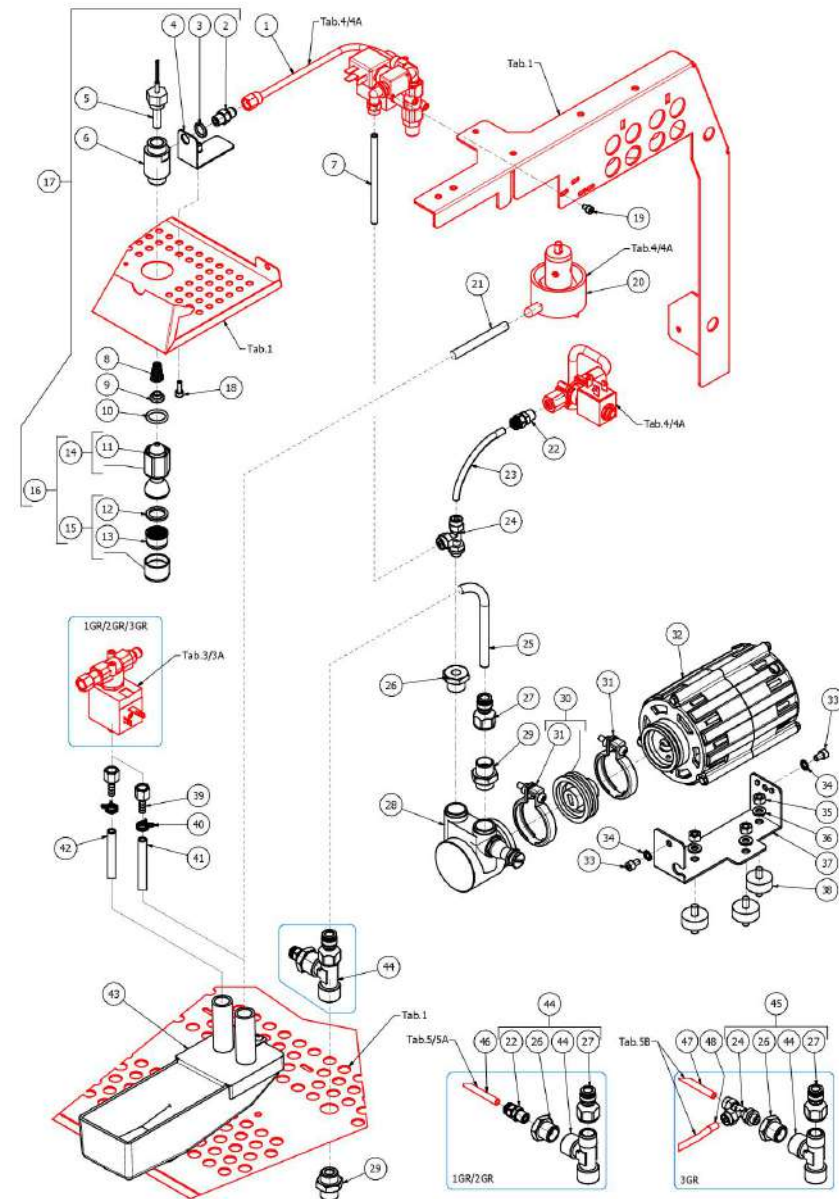

BEZZERA

ARCADIA Brewing profile

TABLE 6
ARCADIA Brewing profile

TABLE 6
ARCADIA Brewing profile

POS	CODE	DESCRIPTION
31	7611508	PUMP CLAMP
32	7742404.01	ELECTRIC MOTOR 220/240V 6MF 50/60HZ
33	7816027	SCREW TCEI M5X8 UNI5931 A2
34	7814002	NOTCHED WASHER D4
35	7821403	NUT M6 UNI 5587 OT
36	7805004	PLAIN WASHER D6 UNI 6592 FEZN
37	5018470LW	PUMP SUPPORT
38	7470601	VIBRATION-DAMPING D25X10
39	5370313	GROUP E. VALVE DRAIN RUBBER HOLDER
40	7611516	CLAMP 10086
41	5194549	HOSE Ø 8x5 SILICONE L=350
42	5194554	SURPRESSION VALVE DRAIN HOSE
43	5963038.01	ASSY DISCHARGE TANK
44	5344049	ASSY LOAD FITTING 1-2GR
45	5344048	ASSY LOAD FITTING 3GR
46	5194625.01	TUBE PTFE 6X240
47	5194672	TUBE PTFE 6X120
48	5194649	TUBE PTFE 6X300

TABLE 6
ARCADIA Brewing profile

TABLE 7
ARCADIA Brewing profile

POS	CODE	DESCRIPTION
1	5162444LL	AUTOMATIC STEAM TUBE
2	5194674	TUBE PTFE 6X100
3	7304536TR	UNION ELBOW D6 1/8" G RUVECO
4	5225414AL	REDUCTION M12X1/8
5	7371003	STEAM PIPE PROTECTION
6	7496091	OR GASKET 108
7	7305017	TERMINAL STEAM 3 HOLES
8	7479987	NOZZLE STEAM WITH TIMER PROBE 011
9	7814001	WASHER D4 DIN 6798A A2
10	7819908	SCREW TTEI M4X8
11	5194542.01	SILICONE DISCHARGED PIPE L=700
12	7303010	UNION ELBOW 1/8
13	7304502TR	STRAIGHT FITTING 1/8
14	5194675	TUBE PTFE 6X30
15	5163367LL	STEAM TUBE LEFT ARCADIA 3GR.
16	5163360.01LL	STEAM TUBE RIGHT ARCADIA 2/3 GR.
17	7304534TR	STRAIGHT FITTING M1/8
18	7304541TR	RIGHT FITTING 1/8 X 1/8
19	5370313	GROUP E. VALVE DRAIN RUBBER HOLDER
20	7730512	PUMP ARCADIA
21	5225309	FITTING M13X3/8
22	5224603TP	GASKET HOLDER D12X12 BRASS PB-NI FR
23	5496042	GASKET D11X4X4 EPT 70
24	5283058	TAP BODY 3/8
25	5221826	NUT 3/8
26	5494004	GASKET D12 X 6 PTFE GRAPHITIZED
27	5261801	WASHER D11
28	5471513	SPRING D8 H17 AISI302
29	5260205DL	SHAFT D12X60,5 AISI303
30	5964097	ASSY TAP ROD ARCADIA