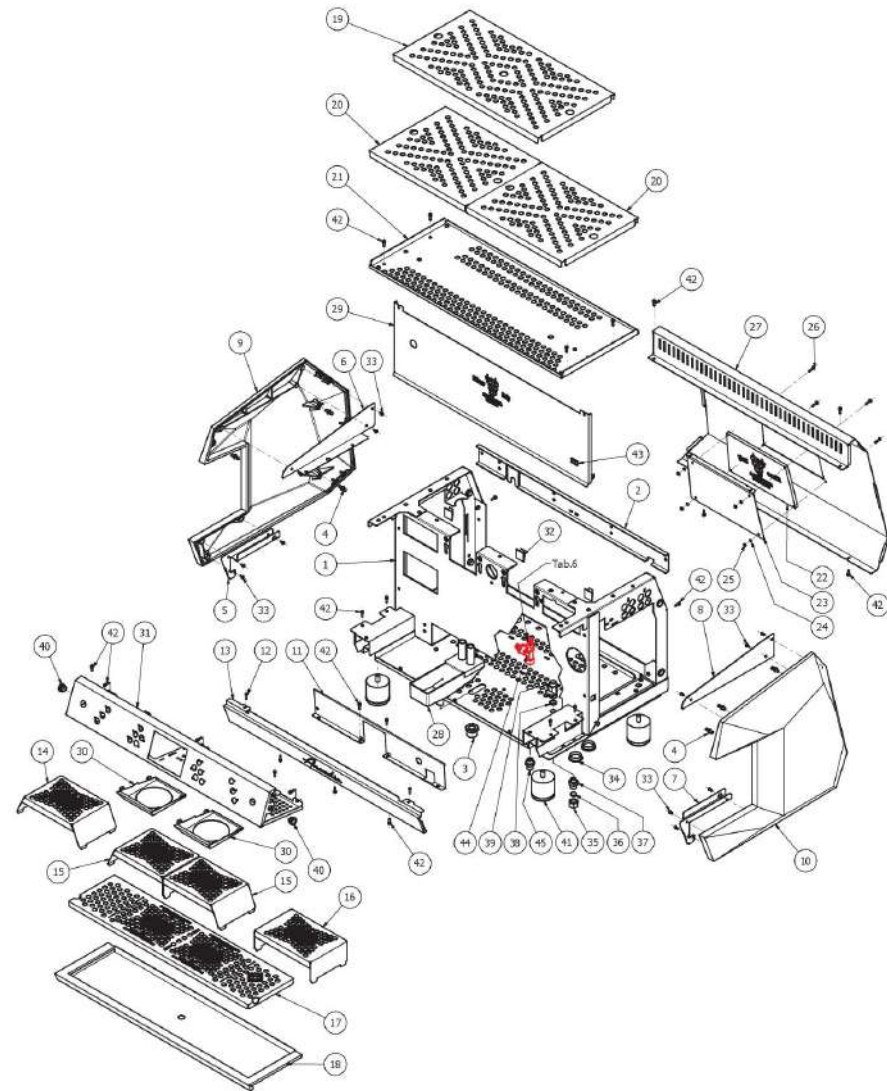

BEZZERA

ARCADIA Brewing profile

TABLE 1
ARCADIA Brewing profile

POS	CODE	DESCRIPTION
29	5094890LW	FRONTAL GROUP 1GR
30	5013007VT	COVERING ARCADIA GROUP RED 3000
30	5013007VS	COVERING ARCADIA GOLD GROUP
30	5013007VH	ARCADIA GROUP COVER BLACK
30	5013007YE	COVER GROUP ARCADIA WHITE
30	5013007VU	COVERING ARCADIA RUST GROUP
31	5094898.01LL	FRONTAL WORK 3GR W/COMPASS
31	5094897.01LL	FRONTAL WORK 2GR W/COMPASS
31	5094896.01LL	FRONTAL WORK 1GR W/COMPASS
32	7611517	CLAMP
33	7819908	SCREW TTEI M4X8
34	7305508	BLACK PLASTIC PLUG D.30
35	5221819	CAP NUT 3/8
36	5492011	GASKET D15X3 ASBESTOS FREE
37	5302078AL	FITTING 3/8
38	5221869	WASHER D14 X 20 X 1.5 COPPER
39	7451504	ASSEMBLY TAP
40	7999916	BUSHING PIN M6
41	7474215	FEET
42	7816002	SCREW TCEI M4X12 UNI 5931 A2
43	5521524	ITALIAN FLAG LABEL
44	5344048	ASSY LOAD FITTING 3GR
44	5344049	ASSY LOAD FITTING 1-2GR
45	5302011AL	FITTING 3/8

BEZZERA

ARCADIA Brewing profile

TABLE 1
ARCADIA Brewing profile