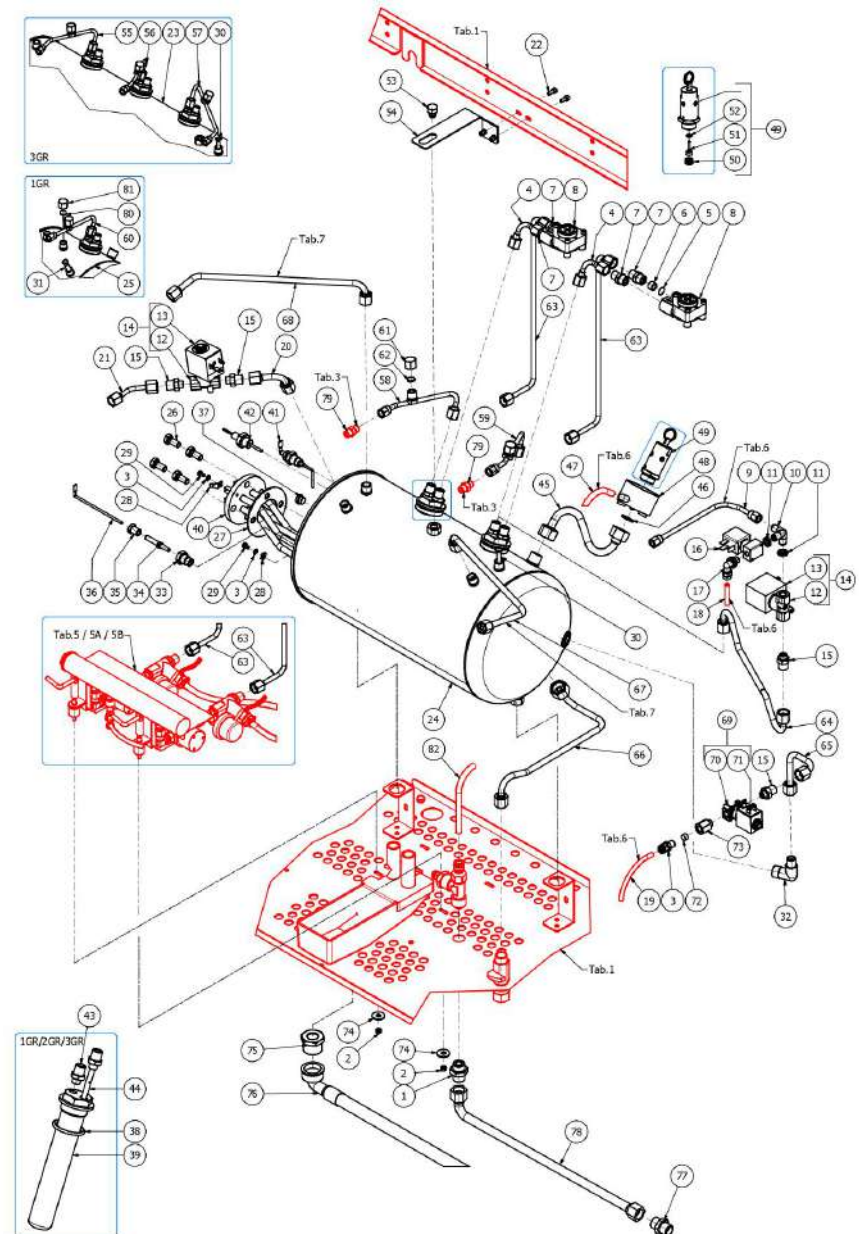

BEZZERA

ARCADIA Brewing profile

TABLE 4 - (up to 11/03/2019)
ARCADIA Brewing profile

POS	CODE	DESCRIPTION
1	5302011AL	FITTING 3/8
2	7822603	NUT M4 OT
3	7304534TR	STRAIGHT FITTING M1/8
4	5162236.01LL	SURPRESSION VALVE - HEAT EXCHANGER
5	5471001	NET FILTER D11 AISI 304
6	5191501	SPACER D11X8X6.5 PTFE
7	5302009AL	FITTING M12X1/4
8	7431001.01	VOLUMETRIC COUNTER+AUTOMATIC LED
9	5162387LL	MIXER TUBE
10	7304505TR	FITTING 3 WAYS 1/8
11	5221844	NUT 1/8
12	7703017	ELECTROPILOT 2 LARGE WAYS
13	7630340	COIL EV.220/230V OLAB 2-3 WAY GR
14	7702320	EV.2 VIE OLAB 220/230V BIG COIL
15	5302014AL	FITTING M13X1/8
16	7702318	SOLENOID VALVE 2 WAYS SIRAI 24V
17	7304536TR	UNION ELBOW D6 1/8"G RUVECO
18	5194630.01	TUBE PTFE 6X200
19	5194638	TUBE PTFE 6X75
20	5163357LL	STEAM TUBE
21	5162444LL	AUTOMATIC STEAM TUBE
22	7816009	SCREW TCEI M4X10 UNI 5931A2
23	5321522.01BL	ARCADIA BOILER 3GR. W/EXCHANGER
24	5321025.01BL	BOILER 2GR WITH EXCHANGER D28 BRILL
25	5320526.01BL	ARCADIA BOILER 1GR. W/EXCHANGER
26	7816423	CREW TE M8X18 UNI5739 A2
27	5492006	GASKET D76 X 39 X 2 ASBESTOS FREE
28	7615003	FASTON 45° HOLE D4.3
29	7826212	SCREW TCI M4X6 UNI 6107 OT
30	5192316	PESCANTE D6X1 L=180 PTFE B2013

BEZZERA

ARCADIA Brewing profile

TABLE 4 - (up to 11/03/2019)
ARCADIA Brewing profile