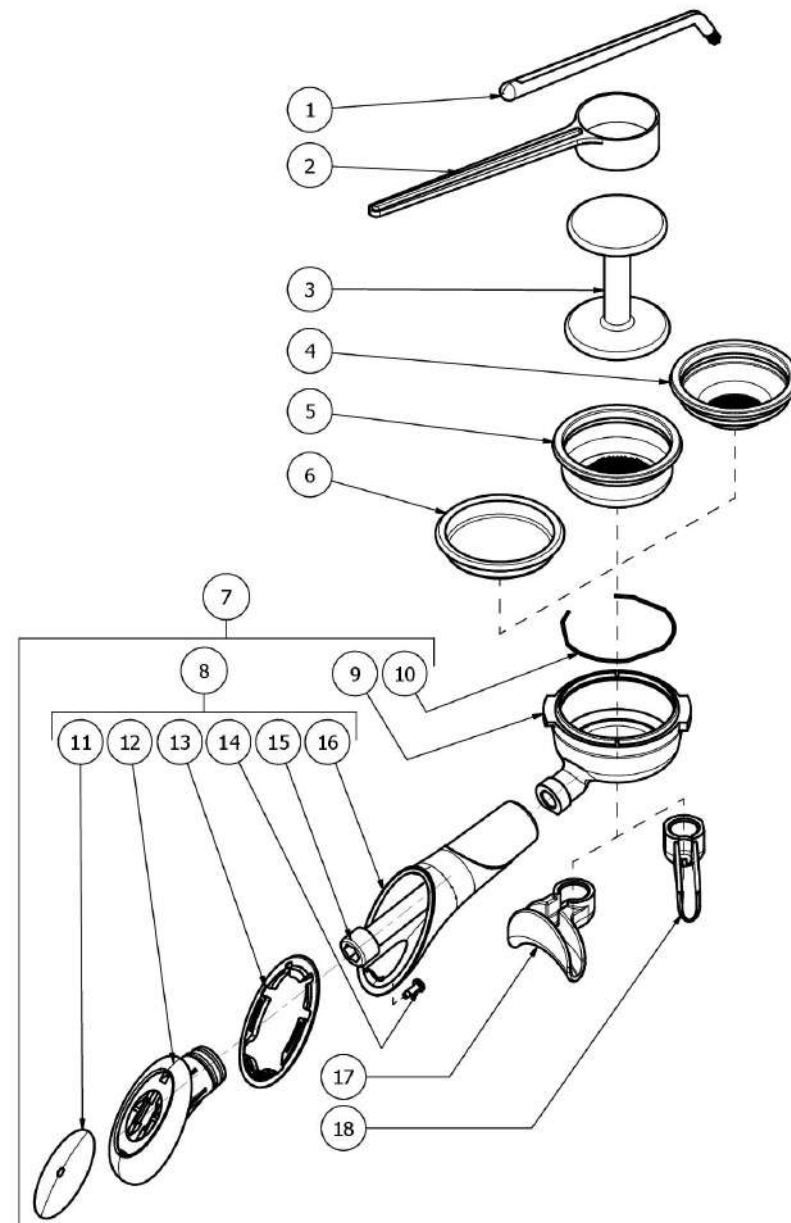

BEZZERA

ARCADIA Brewing profile

TABLE 9

ARCADIA Brewing profile

POS	CODE	DESCRIPTION
1	7990603	CLEANING BRUSH FOR COFFEE MACHINE
2	5372101	BLACK MEASURE
3	5373001	COFFEE-PRESS ABS
4	5471031.01	FILTER 1 CUP 8 GRAMS
5	5471035	FILTER 2 CUPS 16 GR RIBBED
6	5471003	BLIND FILTER AISI 304
7	5965587.02	ASSY FILTER-HOLDER 2CUPS BZ W/LOGO
7	5965586.02	ASSY FILTER-HOLDER 1CUP BZ BEC.50°
8	5978508.02	ASSY HANDLE WITH LOGO
9	5286016TW	FILTERHOLDER TILTED HANDLE BZ GROUP
10	5471527	FILTER-HOLDER SPRING D1.2 AISI 302
11	5371205	PLATE WITH LOGO
12	5371204.01	CHROMED PLUG
13	7493021	GASKET FOR LOGO HANDLE
14	7809810	SCREW PLAS FIX 45 TC POZI D.3,5X10
15	7816026	SCREW TCEI M12X60
16	5371203	HANDLE
17	7305007TW	SPOUT 2 WAYS WITHOUT PB+PWP
18	7305006TW	SPOUT 1 WAY S/PB+PWP

BEZZERA

ARCADIA Brewing profile

TABLE 9

ARCADIA Brewing profile