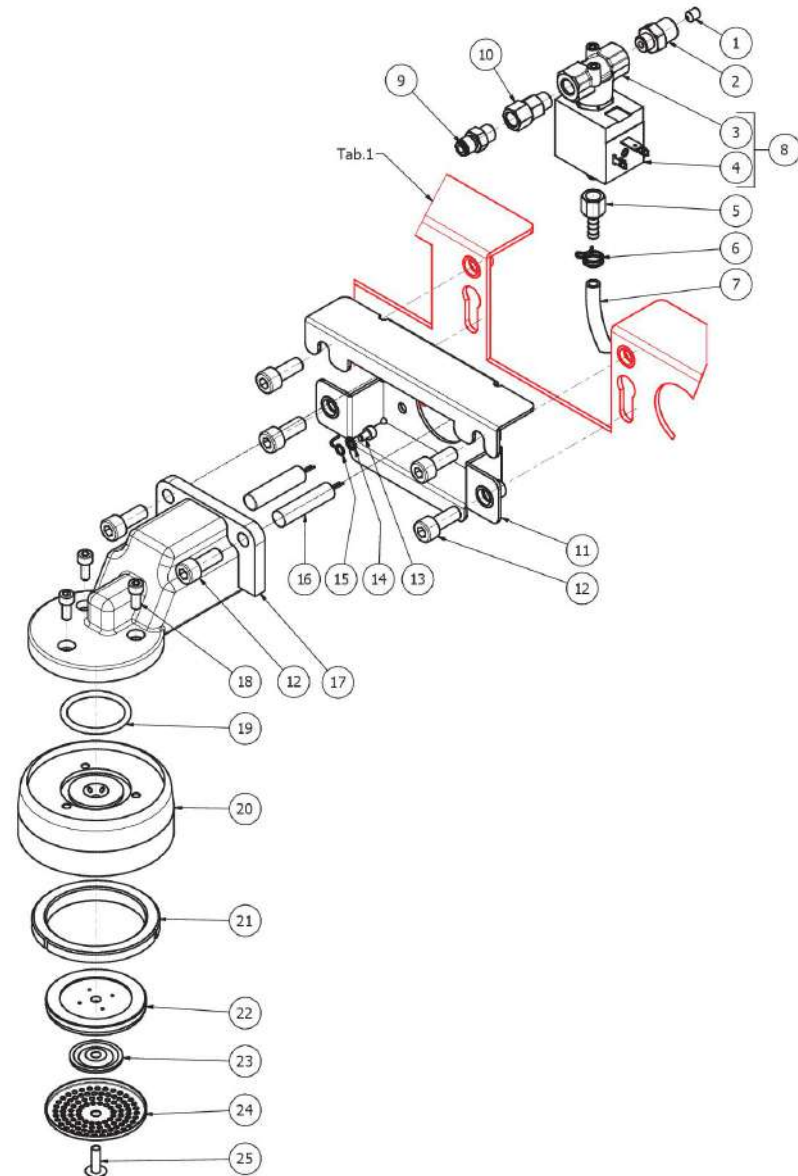

BEZZERA

ARCADIA Brewing profile

TABLE 3A - (from 12/03/2019)

ARCADIA Brewing profile

POS	CODE	DESCRIPTION
1	5223003	JET M6 X 6 HOLE D0.8 OT
2	5302014AL	FITTING M13X1/8
3	7703016	BIG ELECTROPILOT OLAB 3 WAY
4	7630340	COIL EV.220/230V OLAB 2-3 WAY GR
5	5370313	GROUP E.VALVE DRAIN RUBBER HOLDER
6	7611516	CLAMP 10086
7	5194549	HOSE Ø 8x5 SILICONE L=350
7	5194554	SURPRESSION VALVE DRAIN HOSE
8	7702319	EV.3 WAY OLAB 220/230V BIG COIL
9	7304502TR	STRAIGHT FITTING 1/8
10	7304541TR	RIGHT FITTING 1/8 X 1/8
11	5018472LL	ARCADIA GROUP SUPPORT W/COMPASS
12	7816014	SCREW M8X20 UNI5931 A2
13	7816017	SCREW TCEI M4X6
14	7814001	WASHER D4 DIN 6798A A2
15	7666003	PROBE RING FOR PID
16	5963182	ASSY RESIST.DOUBLE CARTRIDGE 220/24
17	5283046AL	BODY GROUP BZ07 OT60
18	7816001	SCREW TCEI M5X12 UNI 5931 A2
19	7496004.01	GASKET OR 139 VITON FDA
20	5280502TW-AL	COUPLING RING DENICROMAL
21	7493008	CONICAL GASKET H9.3 NBR 90SH PEROS.
22	5285512AL	SHOWER-HOLDER FOR DIFFUSION
23	5285513AL	DIFFUSOR
24	5470515.01	SHOWER D57
25	7809903	SCREWS POLIERS M5X16 A4 AISI316

BEZZERA

ARCADIA Brewing profile

TABLE 3A - (from 12/03/2019)

ARCADIA Brewing profile