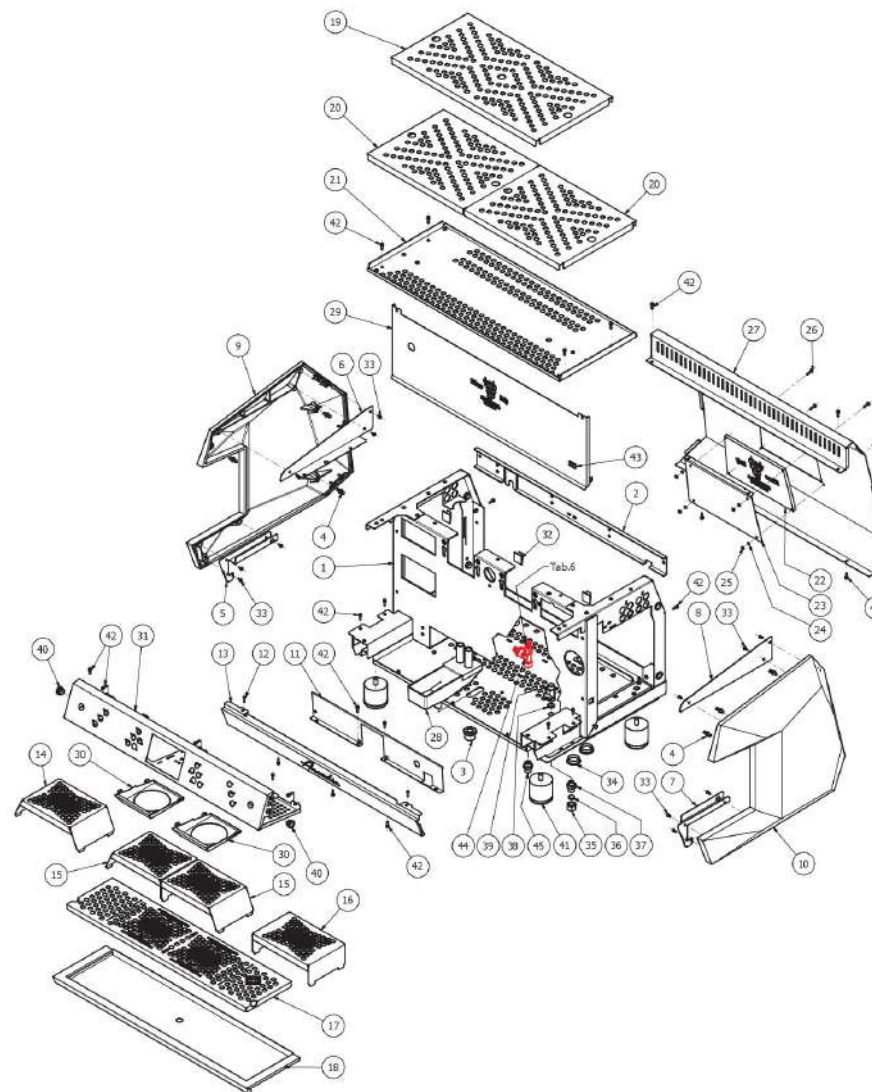

BEZZERA

ARCADIA Brewing profile

TABLE 1
ARCADIA Brewing profile

BEZZERA

ARCADIA Brewing profile

TABLE 1
ARCADIA Brewing profile

POS	CODE	DESCRIPTION
29	5094890LW	FRONTAL GROUP 1GR
30	5013007VT	COVERING ARCADIA GROUP RED 3000
30	5013007VS	COVERING ARCADIA GOLD GROUP
30	5013007VH	ARCADIA GROUP COVER BLACK
30	5013007YE	COVER GROUP ARCADIA WHITE
30	5013007VU	COVERING ARCADIA RUST GROUP
31	5094898.01LL	FRONTAL WORK 3GR W/COMPASS
31	5094897.01LL	FRONTAL WORK 2GR W/COMPASS
31	5094896.01LL	FRONTAL WORK 1GR W/COMPASS
32	7611517	CLAMP
33	7819908	SCREW TTEI M4X8
34	7305508	BLACK PLASTIC PLUG D.30
35	5221819	CAP NUT 3/8
36	5492011	GASKET D15X3 ASBESTOS FREE
37	5302078AL	FITTING 3/8
38	5221869	WASHER D14 X 20 X 1.5 COPPER
39	7451504	ASSEMBLY TAP
40	7999916	BUSHING PIN M6
41	7474215	FEET
42	7816002	SCREW TCEI M4X12 UNI 5931 A2
43	5521524	ITALIAN FLAG LABEL
44	5344048	ASSY LOAD FITTING 3GR
44	5344049	ASSY LOAD FITTING 1-2GR
45	5302011AL	FITTING 3/8