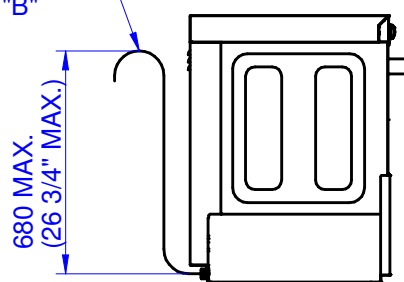

#### GLASSWASHER CO-402 COLD B DD

Front loading glasswasher - EVO Generation - Advance range.  
Basket size: 400 x 400 mm.  
Hourly production: 40 baskets/hour .  
Clearance (max ware height): 275 mm.  
Valid for dishes Ø 270 mm.  
Wash cycles: 90" - 120" - 180".  
Electronic control. Digital displays.  
Selector for an optional cold rinse at the end of the cycle.

Made of stainless steel.  
The door has double skin.  
Double rotating wash and rinse systems, above and below, made of stainless steel.  
Wash pump: 260 W.  
Drain pump: 30 W. Drainage cycle.  
Tank with 2.0 kW heating element.  
Tank capacity: 13 litres.  
Boiler with 2.8 kW heating element.  
Boiler capacity: 4 litres.  
Water consumption: 2.4 litres/rinse.  
Thermostatic temperature control: washing at 60 °C and rinsing at 90 °C.  
Security thermostats.  
Built-in automatic rinse dispenser and detergent doser.  
Built-in non-return valve.  
Safety magnetic switch for door opening.  
Adjustable legs.

Total power: 3.06 kW.  
Dimensions: 470 x 520 x 720 mm.

Equipment: one basket 400x400, one supplement for dishes and one cutlery container.

Connections points	X	Y	Z	Diameter	Information
ELECTRICITY	210	50	65		
SOFT COLD WATER	305	50	65	3/4"	
DRAIN	370	50	65	30 x 25	

SOLO MODELOS "B"  
ONLY "B" MODELS  
SEULEMENT MODÈLES "B"

A: ENTRADA DE AGUA  
E: ALIMENTACIÓN ELÉCTRICA  
D: DESAGÜE

A: WATER INLET  
E: ELECTRICAL CONNECTION  
D: DRAIN

A: ARRIVÉE D'EAU  
E: CONNEXION ÉLECTRIQUE  
D: VIDANGE