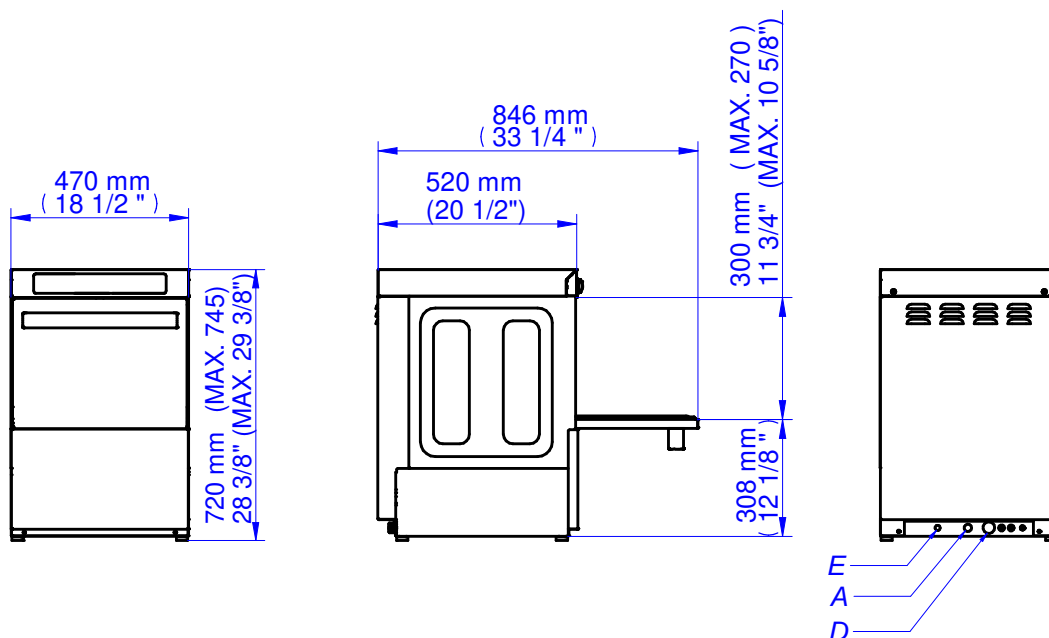

#### DIMENSIONS

		Article	Packed
Length	mm	470,00	530,00
Depth	mm	520,00	680,00
Height	mm	720,00	890,00
Weigth	Kg	36,00	40,00
Volumen	m3		0,32

#### GLASSWASHER CO-402 COLD B DD

Front loading glasswasher - EVO Generation - Advance range.  
Basket size: 400 x 400 mm.  
Hourly production: 40 baskets/hour .  
Clearance (max ware height): 275 mm.  
Valid for dishes Ø 270 mm.  
Wash cycles: 90" - 120" - 180".  
Electronic control. Digital displays.  
Selector for an optional cold rinse at the end of the cycle.

Made of stainless steel.  
The door has double skin.  
Double rotating wash and rinse systems, above and below, made of stainless steel.  
Wash pump: 260 W.  
Drain pump: 30 W. Drainage cycle.  
Tank with 2.0 kW heating element.  
Tank capacity: 13 litres.  
Boiler with 2.8 kW heating element.  
Boiler capacity: 4 litres.  
Water consumption: 2.4 litres/rinse.  
Thermostatic temperature control: washing at 60 °C and rinsing at 90 °C.  
Security thermostats.  
Built-in automatic rinse dispenser and detergent doser.  
Built-in non-return valve.  
Safety magnetic switch for door opening.  
Adjustable legs.

Total power: 3.06 kW.  
Dimensions: 470 x 520 x 720 mm.

Equipment: one basket 400x400, one supplement for dishes and one cutlery container.

Connections points	X	Y	Z	Diameter	Information
ELECTRICITY	210	50	65		
SOFT COLD WATER	305	50	65	3/4"	
DRAIN	370	50	65	30 x 25	