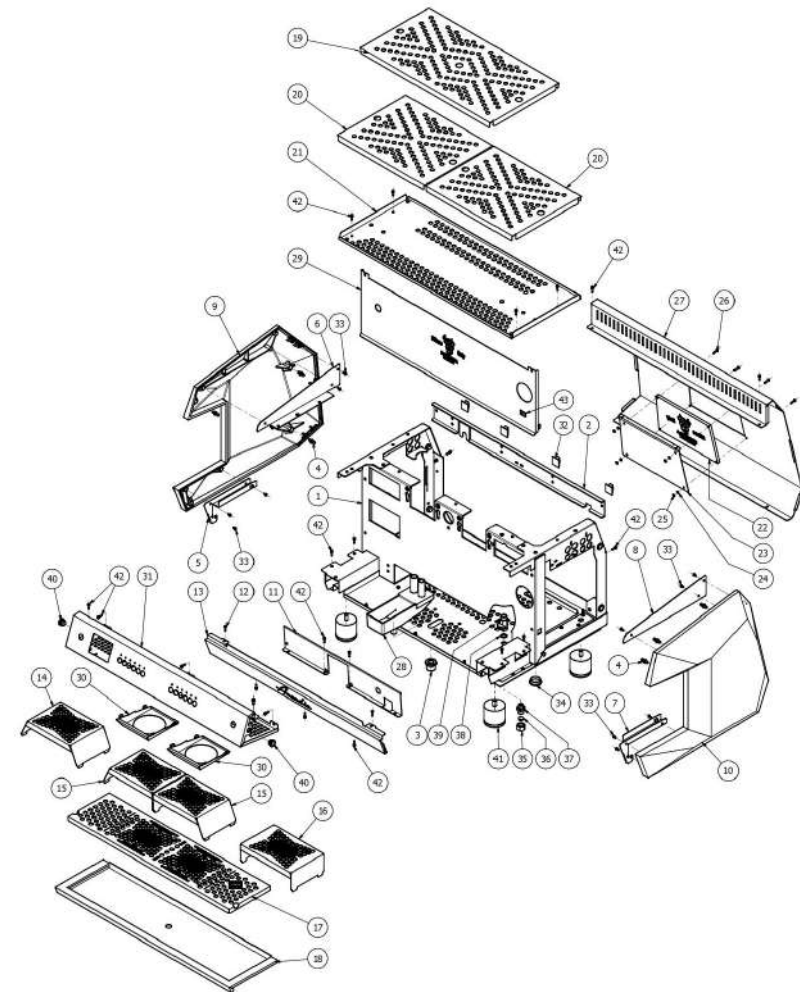

TABLE 1
ARCADIA PID

TABLE 1
ARCADIA PID

POS	CODE	DESCRIPTION
13	5094900SG	FRONTAL BASEMENT ARCADIA 2GR
13	5094901SG	FRONTAL BASEMENT ARCADIA 3GR
13	5094899SG	FRONTAL BASEMENT ARCADIA 1GR
14	5074661LW	CUPS-HEATER GRID ARCADIA 1GR
15	5074655LW	COFFEE CUPS GRID ARCADIA 2GR
16	5074658LW	COFFEE CUPS GRID ARCADIA 3GR
17	5074660LW	DRAIN GRID 1GR.
17	5074654LW	DRAIN GRID 2GR.
17	5074656LW	DRAIN GRID 3GR.
18	5340528	TRAY COMPL.-ARCADIA 1GR SAT
18	5340530	TRAY COMPL.-ARCADIA 3GR SAT.
18	5340529	TRAY COMPL.-ARCADIA 2GR SAT.
19	5074659LW	CUPS-HEATER GRID ARCADIA 1GR
19	5074657LW	CENTRAL CUPS-HEATER GRID
20	5074653LW	CUPS-HEATER GRID ARCADIA 2GR
21	5056342LW	CUPS-HEATER 3GR.
21	5056343LW	CUPS-HEATER 1GR.
21	5056341LW	CUP-HEATER ARCADIA 2GR
22	5370011	REAR PANEL PLEX ARCADIA SP.10
23	5963134	REAR PLEXY SUPPORT ASSEMBLY-ARCADIA
24	7804401	ELASTIC WASHER TYPE A D.4,3X8
25	7812601	INOX NUT M4 UNI5588
26	7819919	SCREW TTEI M4X16 ISO 7380 A2
27	5095252LW	ARCADIA BACK 2GR
27	5095253LW	RETRO ARCADIA 3GR.
27	5095251LW	ARCADIA BACK 1GR
28	5963038.01	ASSY DISCHARGE TANK
29	5094887.01LW	FRONTAL GROUP ARCADIA PID 1GR
29	5094888.01LW	FRONTAL GROUP ARCADIA PID 2GR
29	5094889.01LW	FRONTAL GROUP ARCADIA PID 3GR

TABLE 1
ARCADIA PID

TABLE 1
ARCADIA PID

POS	CODE	DESCRIPTION
30	5013007VT	COVERING ARCADIA GROUP RED 3000
30	5013007VS	COVERING ARCADIA GOLD GROUP
30	5013007VH	ARCADIA GROUP COVER BLACK
30	5013007YE	COVER GROUP ARCADIA WHITE
30	5013007VU	COVERING ARCADIA RUST GROUP
31	5094894.02LL	WORKED FRONTAL ARCADIA PID 2GR
31	5094895.02LL	WORKED FRONTAL ARCADIA PID 3GR
31	5094893.02LL	WORKED FRONTAL ARCADIA PID 1GR
32	7611517	CLAMP
33	7819908	SCREW TTEI M4X8
34	7305508	BLACK PLASTIC PLUG D.30
35	5221819	CAP NUT 3/8
36	5492011	GASKET D15X3 ASBESTOS FREE
37	5302078AL	FITTING 3/8
38	5221869	WASHER D14 X 20 X 1.5 COPPER
39	7451504	ASSEMBLY TAP
40	7999916	BUSHING PIN M6
41	7474215	FEET
42	7816002	SCREW TCEI M4X12 UNI 5931 A2
43	5521524	ITALIAN FLAG LABEL