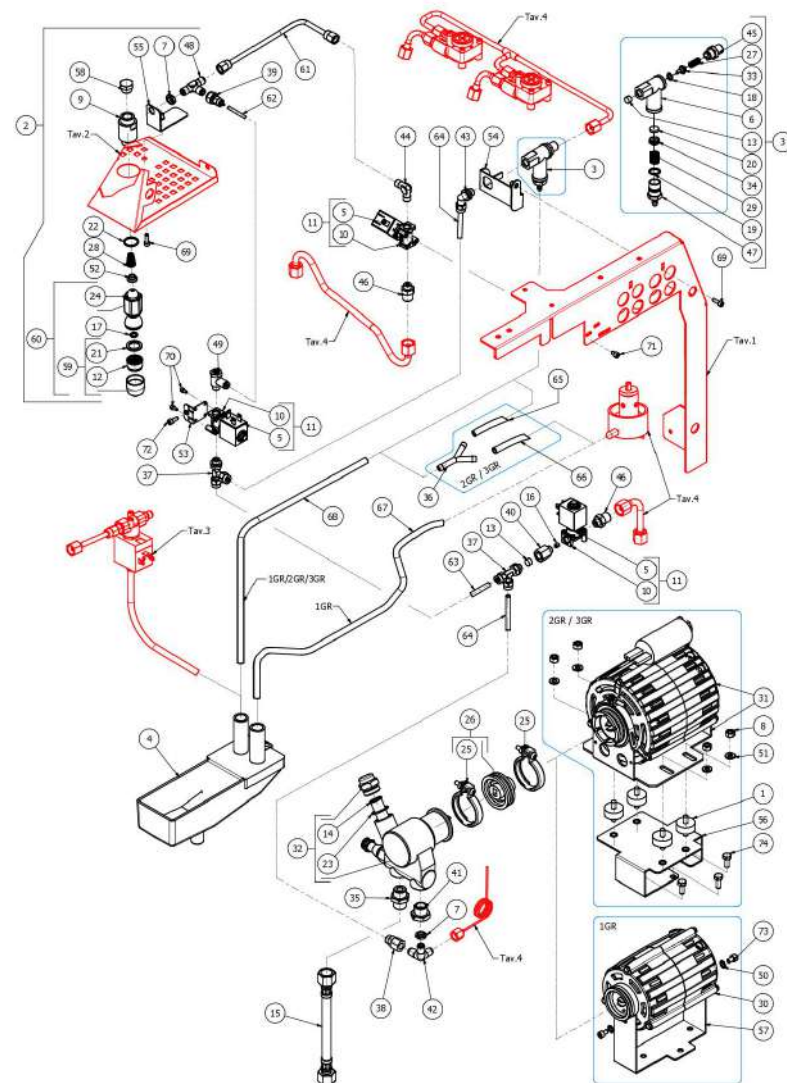

TABLE 5
ARCADIA PID

TABLE 5
ARCADIA PID

POS	CODE	DESCRIPTION
31	7742206	ELECTRIC MOTOR 220/240V 10MF
32	7730507	ROTARY PUMP 200L/H PA204X
33	5224615TP	GASKET-HOLDER
34	5224620TP	GASKET-HOLDER
35	5302012.01AL	STRAIGHT FITTING 3/8
36	7303039	FITTING
37	7304535TR	T FITTING D6 1/8"G RUVECO
38	7304538TR	FITTING
39	7304539TR	FITTING
40	5225310AL	FITTING MF 1/8
41	5302057AL	FITTING 1/8
42	7304505TR	FITTING 3 WAYS 1/8
43	7304536TR	UNION ELBOW D6 1/8"G RUVECO
44	7303001TR	UNION ELBOW 1/8
45	5302017AL	FITTING M12 ES16 H26.5 OT57USA
46	5302014AL	FITTING M13X1/8
47	5302077AL	FITTING PORT.M14X1 OTXTUBO6X4 OT57U
48	7304509TR	FITTING
49	7402403	REGULATOR
50	7814002	NOTCHED WASHER D4
51	7805004	PLAIN WASHER D6 UNI 6592 FEZN
52	5190501	CUP FOR FITTING PTFE/GLASS
53	5057862LL	MIXER BRACKET ARCADIA W/COMPASSES
54	5057863LL	SUPPRESSION BRACKET ARCADIA
55	5057861LL	BRACKET WATER TUBE ARCADIA
56	5038453LL	MOTOR BIG SUPPORT-BZ2013/ARCADIA
57	5038437LW	B2013 1/2GR. ENGINE SUPPORT
58	5226405AL	PLUG 1/4
59	5226601TW	WATER HOSE TERMINAL
60	5966548.03	WATER TUBE SPHERE 14,3

TABLE 5
ARCADIA PID

TABLE 6
ARCADIA PID

POS	CODE	DESCRIPTION
1	5260205DL	SHAFT D12X60,5 AISI303
2	5283058	TAP BODY 3/8
3	5221826	NUT 3/8
4	5221872TW	3/8" NUT JOINT ES22H25
5	7371004	STEAM PIPE PROTECTION
6	7496095	OR GASKET 6X1.2 EPDM70
7	7496072	OR GASKET 121 XP70
8	5494004	GASKET D12 X 6 PTFE GRAPHITIZED
9	5496042	GASKET D11X4X4 EPT 70
10	7496073.01	GASKET OR 115 EP856 (FOR TANK)
11	5371815	BLACK KNOB
12	5471513	SPRING D8 H17 AISI302
13	5471532	SPRING FOR ARTICULATION
14	5224603TP	GASKET HOLDER D12X12 BRASS PB-NI FR
15	5225309	FITTING M13X3/8
16	5261801	WASHER D11
17	7805004	PLAIN WASHER D6 UNI 6592 FEZN
18	5190501	CUP FOR FITTING PTFE/GLASS
19	5373931CM	STEAM DISK
20	7305018	STAINLESS STEEL TERMINAL 4 HOLES
21	7826202	SCREW TCI M5X10 UNI 6107 OT
22	5964097	ASSY TAP ROD ARCADIA
23	7479993.01	STEAM TUBE TERMINAL 4 WAYS ARCADIA+