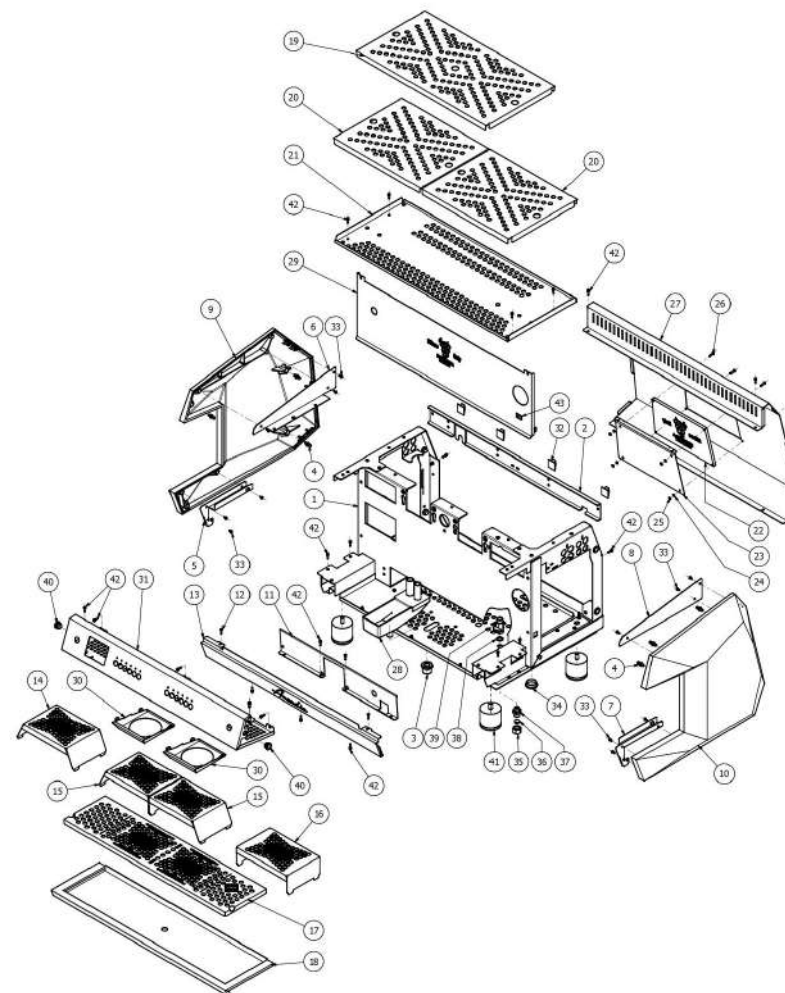

TABLE 1
ARCADIA PID

TABLE 1
ARCADIA PID

POS	CODE	DESCRIPTION
30	5013007VT	COVERING ARCADIA GROUP RED 3000
30	5013007VS	COVERING ARCADIA GOLD GROUP
30	5013007VH	ARCADIA GROUP COVER BLACK
30	5013007YE	COVER GROUP ARCADIA WHITE
30	5013007VU	COVERING ARCADIA RUST GROUP
31	5094894.02LL	WORKED FRONTAL ARCADIA PID 2GR
31	5094895.02LL	WORKED FRONTAL ARCADIA PID 3GR
31	5094893.02LL	WORKED FRONTAL ARCADIA PID 1GR
32	7611517	CLAMP
33	7819908	SCREW TTEI M4X8
34	7305508	BLACK PLASTIC PLUG D.30
35	5221819	CAP NUT 3/8
36	5492011	GASKET D15X3 ASBESTOS FREE
37	5302078AL	FITTING 3/8
38	5221869	WASHER D14 X 20 X 1.5 COPPER
39	7451504	ASSEMBLY TAP
40	7999916	BUSHING PIN M6
41	7474215	FEET
42	7816002	SCREW TCEI M4X12 UNI 5931 A2
43	5521524	ITALIAN FLAG LABEL

TABLE 1
ARCADIA PID

TABLE 2
ARCADIA PID

POS	CODE	DESCRIPTION
1	7999916	BUSHING PIN M6
2	7663518	3.5 "DISPLAY CONNECTING CABLE
3	7663519	3.5 "FLAT DISPLAY CABLE
4	5195003	M3 SLIDE NUT
5	7431505.02	DISPLAY TFT 3,5
6	5191508	SPACER
7	5191511	SPACER
8	5191513	SPACER NYLON 66 L=7 MM
9	7611517	CLAMP
10	5493048	GASKET 96,4X75,6X6
11	7663623	WHITE LED 12V
12	7814001	WASHER D4 DIN 6798A A2
13	7665524.02PR	CARD KEYS.6KEYS 6LED WHITE PRESSURE
14	5661501	6 BLACK KEYBOARD KEYS
15	7499902	ADHESIVE SPONGE MAPPYSTICK SP6 10MM
16	5057806LW	ARCADIA PID DISPLAY SQUAD
17	5058466LL	ARCADIA DISPLAY SUPPORT W/COMPASSES
18	5058464LL	ARCADIA SUPPORT KEYBOARD+DISPLAY
19	5058465LL	ARCADIA SUPPORT KEYBOARD W/COMPASSE
20	7819908	SCREW TTEI M4X8
21	7374016	SCREW TC M2.5X6
22	7809811	PLASTIC SCREW TCI M3X16 DIN85
23	5094894.02LL	WORKED FRONTAL ARCADIA PID 2GR
23	5094895.02LL	WORKED FRONTAL ARCADIA PID 3GR
23	5094893.02LL	WORKED FRONTAL ARCADIA PID 1GR