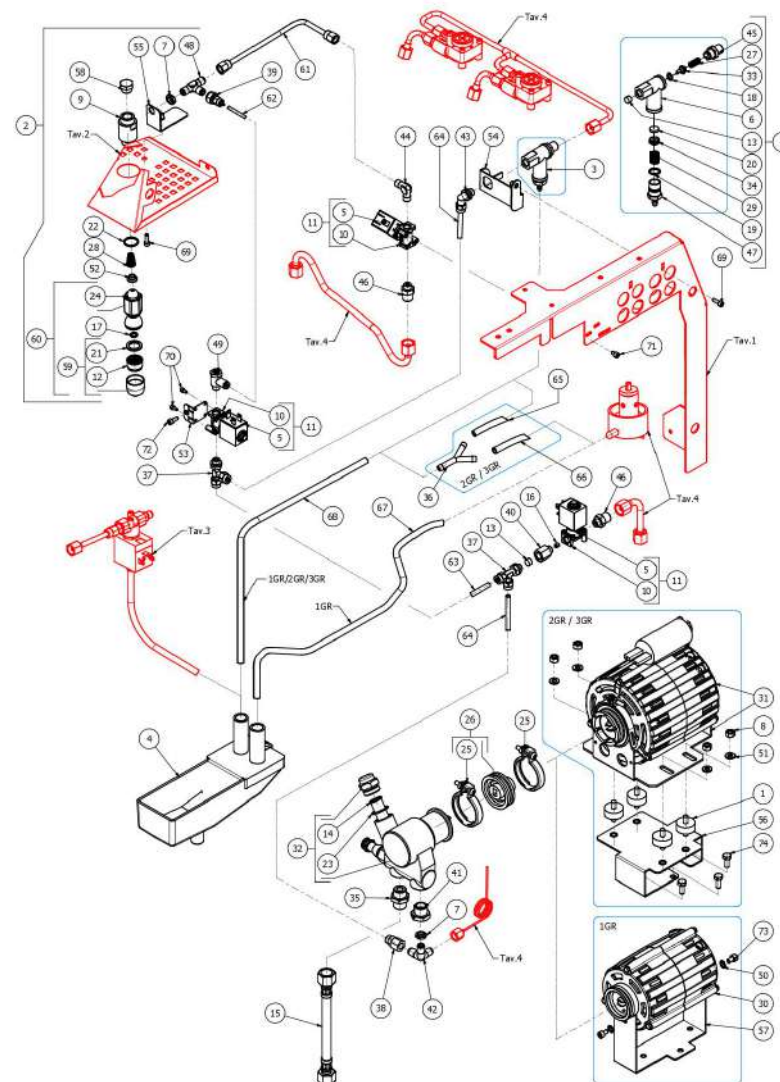

TABLE 5
ARCADIA PID

TABLE 5
ARCADIA PID

POS	CODE	DESCRIPTION
31	7742206	ELECTRIC MOTOR 220/240V 10MF
32	7730507	ROTARY PUMP 200L/H PA204X
33	5224615TP	GASKET-HOLDER
34	5224620TP	GASKET-HOLDER
35	5302012.01AL	STRAIGHT FITTING 3/8
36	7303039	FITTING
37	7304535TR	T FITTING D6 1/8"G RUVECO
38	7304538TR	FITTING
39	7304539TR	FITTING
40	5225310AL	FITTING MF 1/8
41	5302057AL	FITTING 1/8
42	7304505TR	FITTING 3 WAYS 1/8
43	7304536TR	UNION ELBOW D6 1/8"G RUVECO
44	7303001TR	UNION ELBOW 1/8
45	5302017AL	FITTING M12 ES16 H26.5 OT57USA
46	5302014AL	FITTING M13X1/8
47	5302077AL	FITTING PORT.M14X1 OTXTUBO6X4 OT57U
48	7304509TR	FITTING
49	7402403	REGULATOR
50	7814002	NOTCHED WASHER D4
51	7805004	PLAIN WASHER D6 UNI 6592 FEZN
52	5190501	CUP FOR FITTING PTFE/GLASS
53	5057862LL	MIXER BRACKET ARCADIA W/COMPASSES
54	5057863LL	SUPPRESSION BRACKET ARCADIA
55	5057861LL	BRACKET WATER TUBE ARCADIA
56	5038453LL	MOTOR BIG SUPPORT-BZ2013/ARCADIA
57	5038437LW	B2013 1/2GR. ENGINE SUPPORT
58	5226405AL	PLUG 1/4
59	5226601TW	WATER HOSE TERMINAL
60	5966548.03	WATER TUBE SPHERE 14,3

TABLE 5
ARCADIA PID

TABLE 6
ARCADIA PID

POS	CODE	DESCRIPTION
1	5260205DL	SHAFT D12X60,5 AISI303
2	5283058	TAP BODY 3/8
3	5221826	NUT 3/8
4	5221872TW	3/8" NUT JOINT ES22H25
5	7371004	STEAM PIPE PROTECTION
6	7496095	OR GASKET 6X1.2 EPDM70
7	7496072	OR GASKET 121 XP70
8	5494004	GASKET D12 X 6 PTFE GRAPHITIZED
9	5496042	GASKET D11X4X4 EPT 70
10	7496073.01	GASKET OR 115 EP856 (FOR TANK)
11	5371815	BLACK KNOB
12	5471513	SPRING D8 H17 AISI302
13	5471532	SPRING FOR ARTICULATION
14	5224603TP	GASKET HOLDER D12X12 BRASS PB-NI FR
15	5225309	FITTING M13X3/8
16	5261801	WASHER D11
17	7805004	PLAIN WASHER D6 UNI 6592 FEZN
18	5190501	CUP FOR FITTING PTFE/GLASS
19	5373931CM	STEAM DISK
20	7305018	STAINLESS STEEL TERMINAL 4 HOLES
21	7826202	SCREW TCI M5X10 UNI 6107 OT
22	5964097	ASSY TAP ROD ARCADIA
23	7479993.01	STEAM TUBE TERMINAL 4 WAYS ARCADIA+