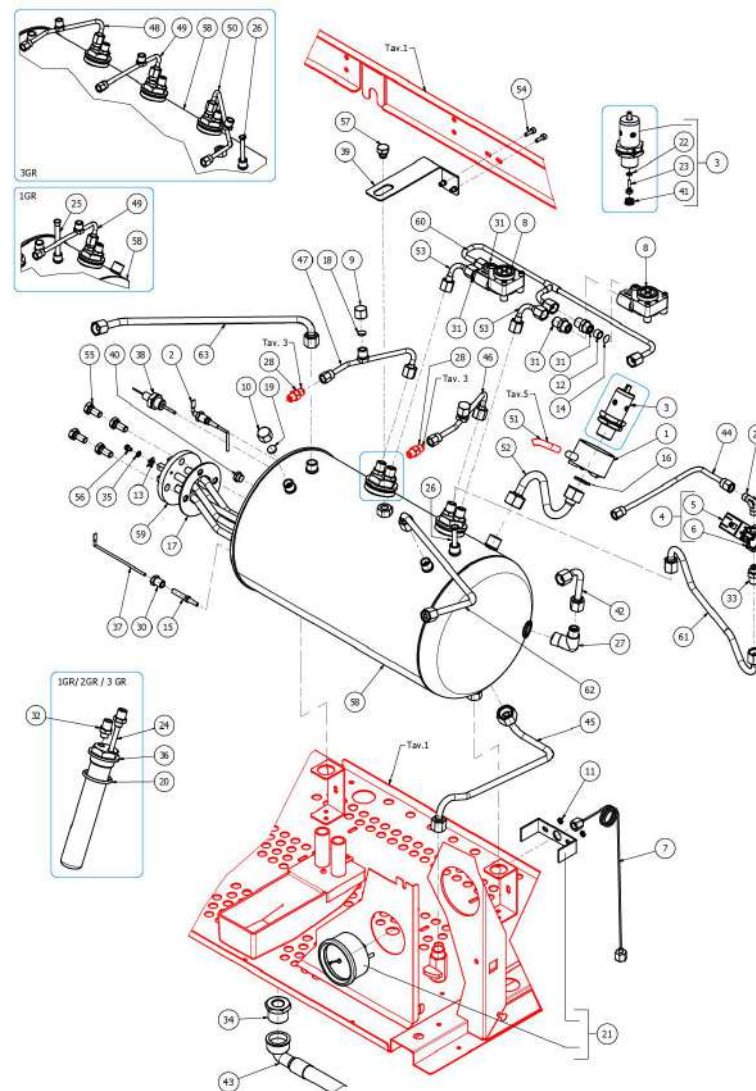

TABLE 4
ARCADIA PID

TABLE 4
ARCADIA PID

POS	CODE	DESCRIPTION
31	5302009AL	FITTING M12X1/4
32	5302006AL	FITTING M12X1/8
33	5302014AL	FITTING M13X1/8
34	5225294	FITTING M/F 3/4X3/8
35	7814001	WASHER D4 DIN 6798A A2
36	5329022DC-AL	EXCHANGER 2 HOLES L=155 ARCADIA
37	5265812LW	PROBE MINIMUM LEVEL D3X110-4,8
38	7666008	PROBE X THERMOPID AISI316 D3
39	5058460.01LL	BOILER SUPPORT ARCADIA W/COMPASSES
40	5226402	PLUG 1/8
41	5226417.01	SECURITY VALVE 1/8"G PLUG
42	5163355LL	LOAD BOILER TUBE ARCADIA
43	7303503	PIPE D12.7X18.8 3/4FC L=200CM
44	5162393LL	ARCADIA MIXER TUBE
45	5163358LL	DRAIN TUBE BOILER ARCADIA
46	5162433LL-AL	TUBE SC-EV ARCADIA PID 2GR. RIGHT
47	5162432LL-AL	TUBE SC-EV ARCADIA PID 2GR. LEFT
48	5162431LL-AL	TUBE SC-EV ARCADIA PID 3GR. LEFT
49	5162429LL-AL	TUBE SC-EV ARCADIA PID 1-3 GR.
50	5162430LL-AL	TUBE SC-EV ARCADIA PID 3GR. RIGHT
51	5194611	SILICON TUBE 8X5X140
52	5164087LL	SAFETY VALVE PIPE
53	5162236.01LL	SURPRESSION VALVE - HEAT EXCHANGER
54	7816002	SCREW TCEI M4X12 UNI 5931 A2
55	7816423	CREW TE M8X18 UNI5739 A2
56	7826212	SCREW TCI M4X6 UNI 6107 OT
57	7816401	SCREW TE M10X10 UNI 5739 A2
58	5320526.01BL	ARCADIA BOILER 1GR. W/EXCHANGER
58	5321025.01BL	BOILER 2GR WITH EXCHANGER D28 BRILL
58	5321522.01BL	ARCADIA BOILER 3GR. W/EXCHANGER

TABLE 4
ARCADIA PID

TABLE 4
ARCADIA PID

POS	CODE	DESCRIPTION
59	5722241AL	HEATING ELEMENT 220/240V-1850/2200W
59	5722242AL	HEATING ELEMENT 220/240V-2750/3300W
59	5722243AL	HEATING ELEMENT 220/240V-4600/5450W
60	5162422LL-AL	TUBE VOLUMETRIC COUNTER ARCADIA PID
60	5162424LL-AL	TUBE COLL.VOLUMETRIC COUNTER
60	5162427LL-AL	TUBE COLL.VOLUMETRIC COUNTER
61	5163370LL	TUBE EV.WATER ARCADIA 1GR.
61	5163356LL	TUBE EV.WATER ARCADIA 2/3GR.
62	5163376LL-AL	STEAM TUBE RIGHT ARCADIA PID
62	5163360.01LL	STEAM TUBE RIGHT ARCADIA 2/3 GR.
63	5163365LL	LEFT STEAM HOSE 1GR ARCADIA
63	5163359LL	STEAM TUBE LEFT ARCADIA 2GR.
63	5163367LL	STEAM TUBE LEFT ARCADIA 3GR.