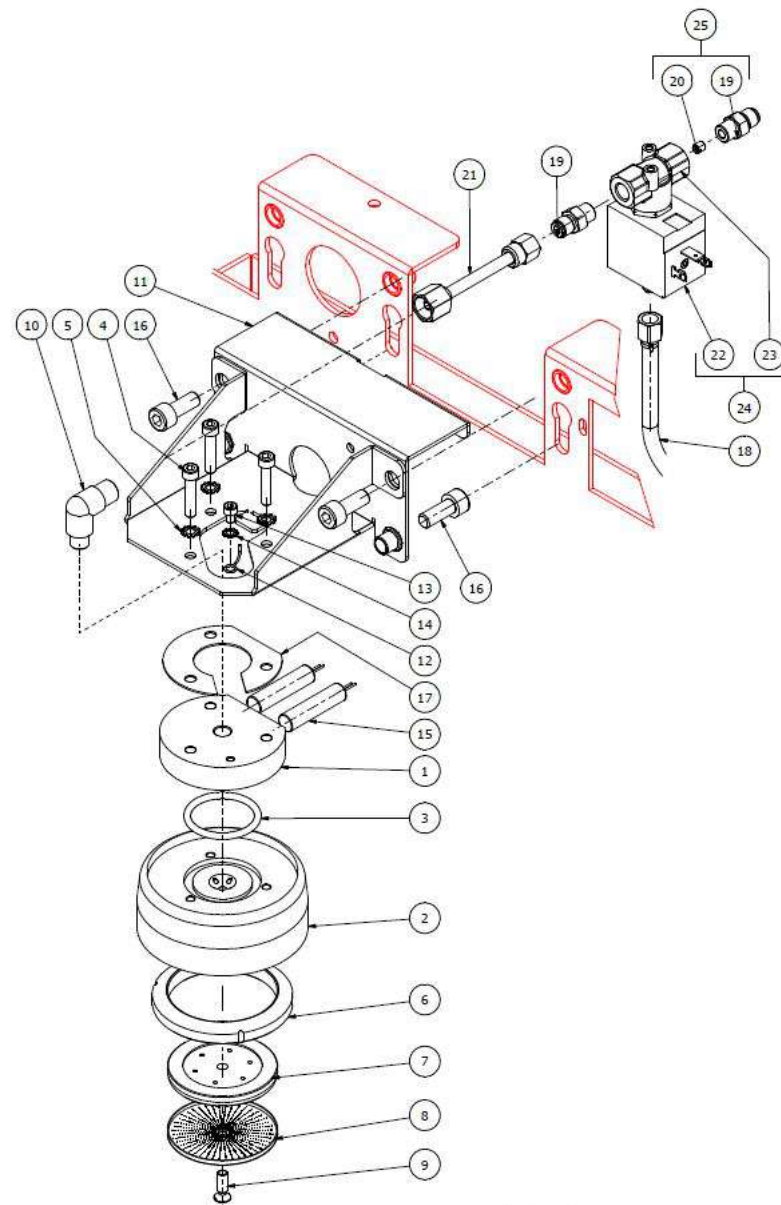

TABLE 3
ARCADIA PID

TABLE 4
ARCADIA PID

POS	CODE	DESCRIPTION
1	5963047	CUP+O-RING+PLUG
2	5973131LL	ASSY PROBE MAX LEVEL ARCADIA
3	5965015.06	COMPLETE SAFETY VALVE 1,65 BAR
4	7702322	EV.2VIE OLAB 220/230V 25BAR SMALL
5	7630341	COIL EV.220/230V OLAB 2 WAY SMALL
6	7703018	ELECTROPILOT OLAB 2 WAY SMALL
7	7400909	PUMP CAPILLARY
8	7431001.01	VOLUMETRIC COUNTER+AUTOMATIC LED
9	5221813	PLUG M12X1 OT
10	5221840	CAP NUT M13 OT
11	7812601	INOX NUT M4 UNI5588
12	5191501	SPACER D11X8X6.5 PTFE
13	7615003	FASTON 45° HOLE D4.3
14	5471001	NET FILTER D11 AISI 304
15	5192001	PROBE SHEATH D8 X 45 HOLE D3 PTFE
16	5492021	GASKET D18x10x2
17	5492006	GASKET D76 X 39 X 2 ASBESTOS FREE
18	5492008	GASKET D10 X 2
19	5492020	GASKET D11.5 X 2
20	5495007	COPPER GASKET D32X40
21	7432514	PRESSURE GAUGE D60 20BAR CHROMED
22	7496094	O-RING GASKET 102 VITON 70SH
23	5264017.01TP	SAFETY VALVE PIN
24	5963186R	ASSY INJECTOR 150MM 8 HOLES
25	5192310	SUCTION HOSE D8X1 150MM PTFE DE VER
26	5192316	PESCANTE D6X1 L=180 PTFE B2013
27	5301507TR	UNION ELBOW M13X3/8
28	7304508LA	FITTING SERTO 1/8 M5 THREADED
29	7303001TR	UNION ELBOW 1/8
30	5225205	STRAIGHT FITTING M10 OT

TABLE 4
ARCADIA PID

TABLE 4
ARCADIA PID

POS	CODE	DESCRIPTION
59	5722241AL	HEATING ELEMENT 220/240V-1850/2200W
59	5722242AL	HEATING ELEMENT 220/240V-2750/3300W
59	5722243AL	HEATING ELEMENT 220/240V-4600/5450W
60	5162422LL-AL	TUBE VOLUMETRIC COUNTER ARCADIA PID
60	5162424LL-AL	TUBE COLL.VOLUMETRIC COUNTER
60	5162427LL-AL	TUBE COLL.VOLUMETRIC COUNTER
61	5163370LL	TUBE EV.WATER ARCADIA 1GR.
61	5163356LL	TUBE EV.WATER ARCADIA 2/3GR.
62	5163376LL-AL	STEAM TUBE RIGHT ARCADIA PID
62	5163360.01LL	STEAM TUBE RIGHT ARCADIA 2/3 GR.
63	5163365LL	LEFT STEAM HOSE 1GR ARCADIA
63	5163359LL	STEAM TUBE LEFT ARCADIA 2GR.
63	5163367LL	STEAM TUBE LEFT ARCADIA 3GR.