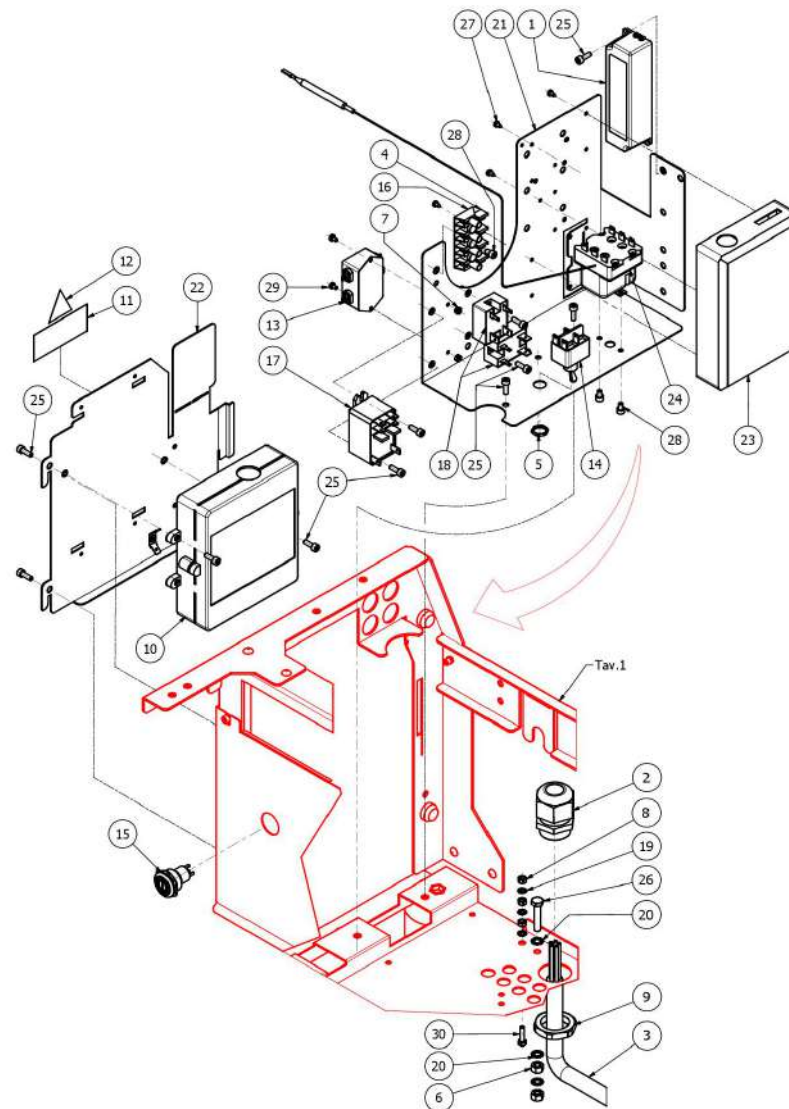

TABLE 7
ARCADIA PID

TABLE 7
ARCADIA PID

POS	CODE	DESCRIPTION
29	7809809	PLASTIC SCREW TCI M3X5 DIN7985
30	7826402	SCREW TE M4X16 UNI 5739 OT

TABLE 7
ARCADIA PID

TABLE 8
ARCADIA PID

POS	CODE	DESCRIPTION
1	7990603	CLEANING BRUSH FOR COFFEE MACHINE
2	5372101	BLACK MEASURE
3	5373001	COFFEE-PRESS ABS
4	5471031.01	FILTER 1 CUP 8 GRAMS
5	5471035	FILTER 2 CUPS 16 GR RIBBED
6	5471003	BLIND FILTER AISI 304
7	5965586.02	ASSY FILTER-HOLDER 1CUP BZ BEC.50•
7	5965587.02	ASSY FILTER-HOLDER 2CUPS BZ W/LOGO
8	5978508.02	ASSY HANDLE WITH LOGO
9	5286016TW	FILTERHOLDER TILTED HANDLE BZ GROUP
10	5471527	FILTER-HOLDER SPRING D1.2 AISI 302
11	5371205	PLATE WITH LOGO
12	5371204.01	CHROMED PLUG
13	7493021	GASKET FOR LOGO HANDLE
14	7809810	SCREW PLAS FIX 45 TC POZI D.3,5X10
15	7816026	SCREW TCEI M12X60
16	5371203	HANDLE
17	7305007TW	SPOUT 2 WAYS WITHOUT PB+PWP
18	7305006TW	SPOUT 1 WAY S/PB+PWP