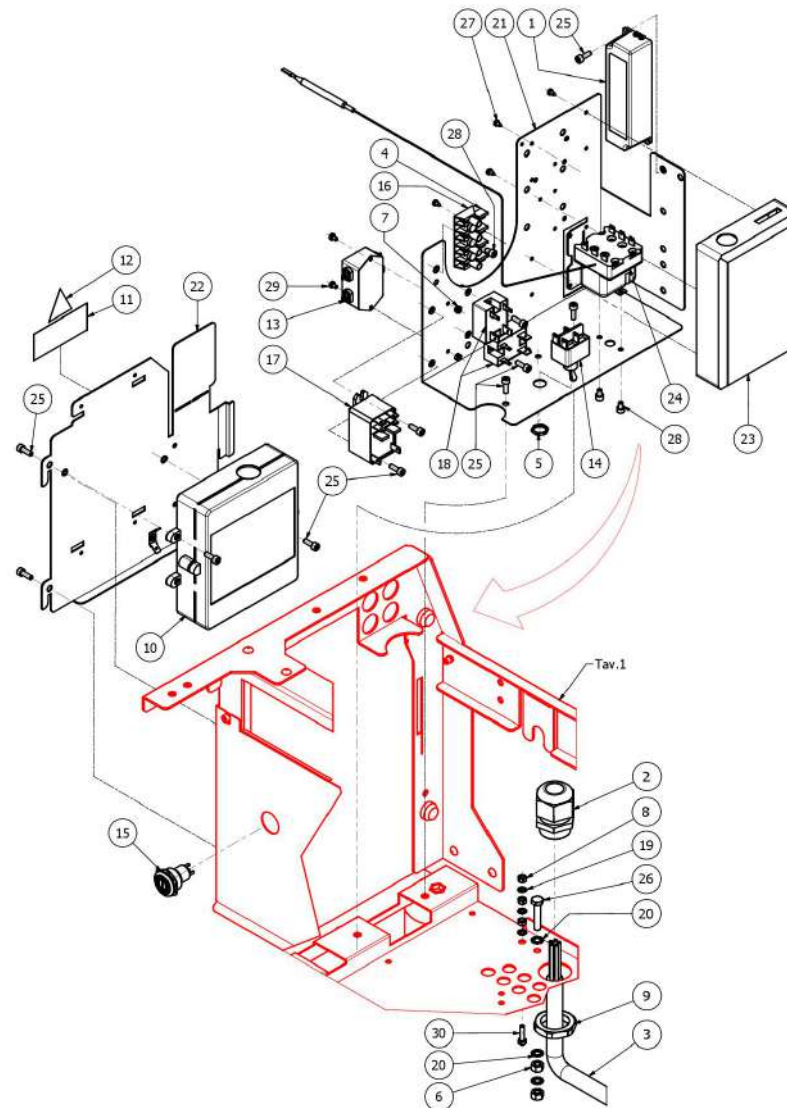

TABLE 7
ARCADIA PID

TABLE 7
ARCADIA PID

POS	CODE	DESCRIPTION
29	7809809	PLASTIC SCREW TCI M3X5 DIN7985
30	7826402	SCREW TE M4X16 UNI 5739 OT

TABLE 7
ARCADIA PID

TABLE 8
ARCADIA PID

POS	CODE	DESCRIPTION
1	7990603	CLEANING BRUSH FOR COFFEE MACHINE
2	5372101	BLACK MEASURE
3	5373001	COFFEE-PRESS ABS
4	5471031.01	FILTER 1 CUP 8 GRAMS
5	5471035	FILTER 2 CUPS 16 GR RIBBED
6	5471003	BLIND FILTER AISI 304
7	5965586.02	ASSY FILTER-HOLDER 1CUP BZ BEC.50•
7	5965587.02	ASSY FILTER-HOLDER 2CUPS BZ W/LOGO
8	5978508.02	ASSY HANDLE WITH LOGO
9	5286016TW	FILTERHOLDER TILTED HANDLE BZ GROUP
10	5471527	FILTER-HOLDER SPRING D1.2 AISI 302
11	5371205	PLATE WITH LOGO
12	5371204.01	CHROMED PLUG
13	7493021	GASKET FOR LOGO HANDLE
14	7809810	SCREW PLAS FIX 45 TC POZI D.3,5X10
15	7816026	SCREW TCEI M12X60
16	5371203	HANDLE
17	7305007TW	SPOUT 2 WAYS WITHOUT PB+PWP
18	7305006TW	SPOUT 1 WAY S/PB+PWP