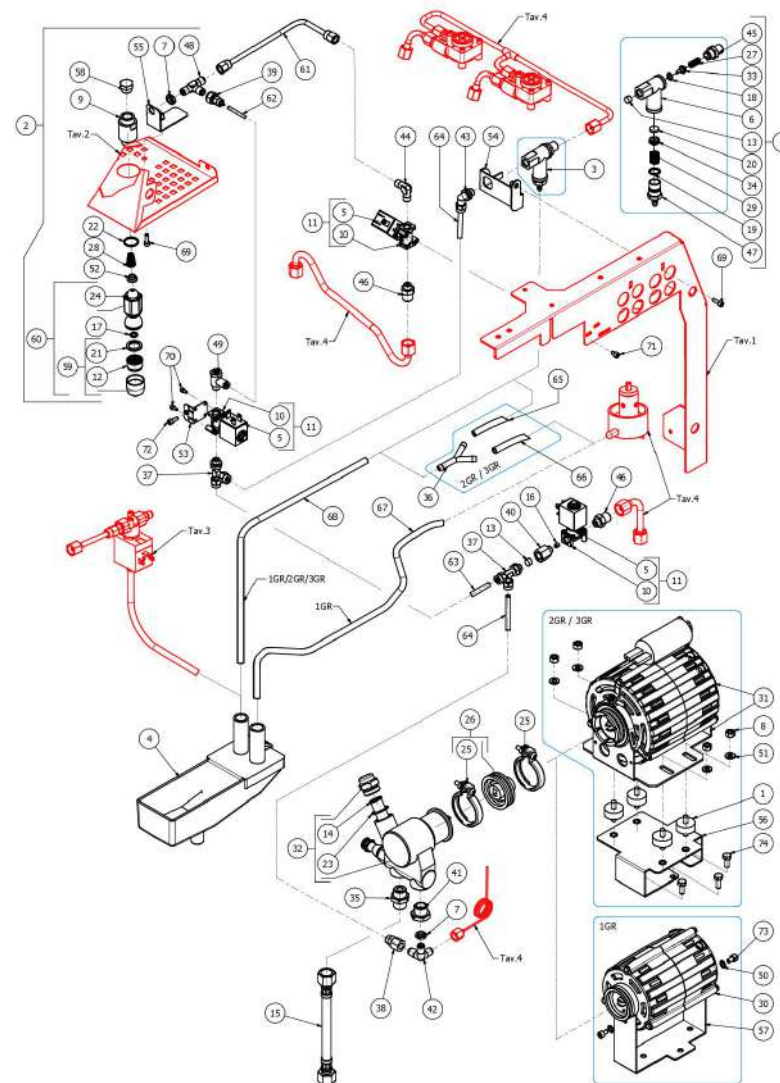

TABLE 5
ARCADIA PID

POS	CODE	DESCRIPTION
31	7742206	ELECTRIC MOTOR 220/240V 10MF
32	7730507	ROTARY PUMP 200L/H PA204X
33	5224615TP	GASKET-HOLDER
34	5224620TP	GASKET-HOLDER
35	5302012.01AL	STRAIGHT FITTING 3/8
36	7303039	FITTING
37	7304535TR	T FITTING D6 1/8"G RUVECO
38	7304538TR	FITTING
39	7304539TR	FITTING
40	5225310AL	FITTING MF 1/8
41	5302057AL	FITTING 1/8
42	7304505TR	FITTING 3 WAYS 1/8
43	7304536TR	UNION ELBOW D6 1/8"G RUVECO
44	7303001TR	UNION ELBOW 1/8
45	5302017AL	FITTING M12 ES16 H26.5 OT57USA
46	5302014AL	FITTING M13X1/8
47	5302077AL	FITTING PORT.M14X1 OTXTUBO6X4 OT57U
48	7304509TR	FITTING
49	7402403	REGULATOR
50	7814002	NOTCHED WASHER D4
51	7805004	PLAIN WASHER D6 UNI 6592 FEZN
52	5190501	CUP FOR FITTING PTFE/GLASS
53	5057862LL	MIXER BRACKET ARCADIA W/COMPASSES
54	5057863LL	SUPPRESSION BRACKET ARCADIA
55	5057861LL	BRACKET WATER TUBE ARCADIA
56	5038453LL	MOTOR BIG SUPPORT-BZ2013/ARCADIA
57	5038437LW	B2013 1/2GR. ENGINE SUPPORT
58	5226405AL	PLUG 1/4
59	5226601TW	WATER HOSE TERMINAL
60	5966548.03	WATER TUBE SPHERE 14,3

TABLE 5
ARCADIA PID