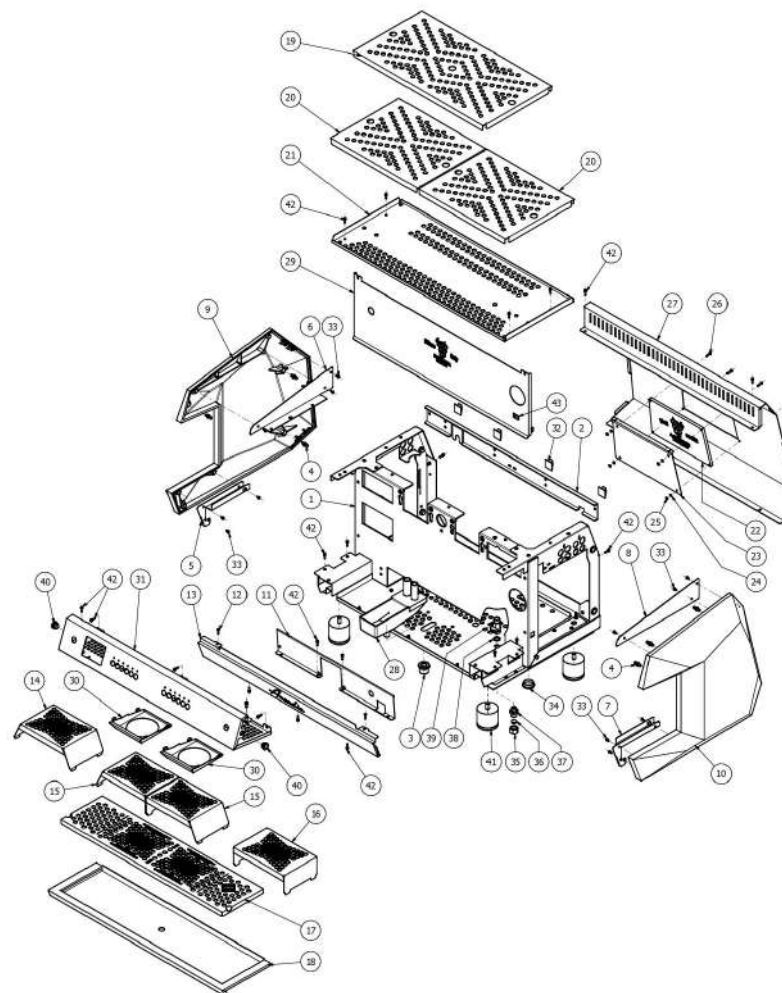

TABLE 1
ARCADIA PID

TABLE 2
ARCADIA PID

POS	CODE	DESCRIPTION
1	7999916	BUSHING PIN M6
2	7663518	3.5 "DISPLAY CONNECTING CABLE
3	7663519	3.5 "FLAT DISPLAY CABLE
4	5195003	M3 SLIDE NUT
5	7431505.02	DISPLAY TFT 3,5
6	5191508	SPACER
7	5191511	SPACER
8	5191513	SPACER NYLON 66 L=7 MM
9	7611517	CLAMP
10	5493048	GASKET 96,4X75,6X6
11	7663623	WHITE LED 12V
12	7814001	WASHER D4 DIN 6798A A2
13	7665524.02PR	CARD KEYS.6KEYS 6LED WHITE PRESSURE
14	5661501	6 BLACK KEYBOARD KEYS
15	7499902	ADHESIVE SPONGE MAPPYSTICK SP6 10MM
16	5057806LW	ARCADIA PID DISPLAY SQUAD
17	5058466LL	ARCADIA DISPLAY SUPPORT W/COMPASSES
18	5058464LL	ARCADIA SUPPORT KEYBOARD+DISPLAY
19	5058465LL	ARCADIA SUPPORT KEYBOARD W/COMPASSE
20	7819908	SCREW TTEI M4X8
21	7374016	SCREW TC M2.5X6
22	7809811	PLASTIC SCREW TCI M3X16 DIN85
23	5094894.02LL	WORKED FRONTAL ARCADIA PID 2GR
23	5094895.02LL	WORKED FRONTAL ARCADIA PID 3GR
23	5094893.02LL	WORKED FRONTAL ARCADIA PID 1GR