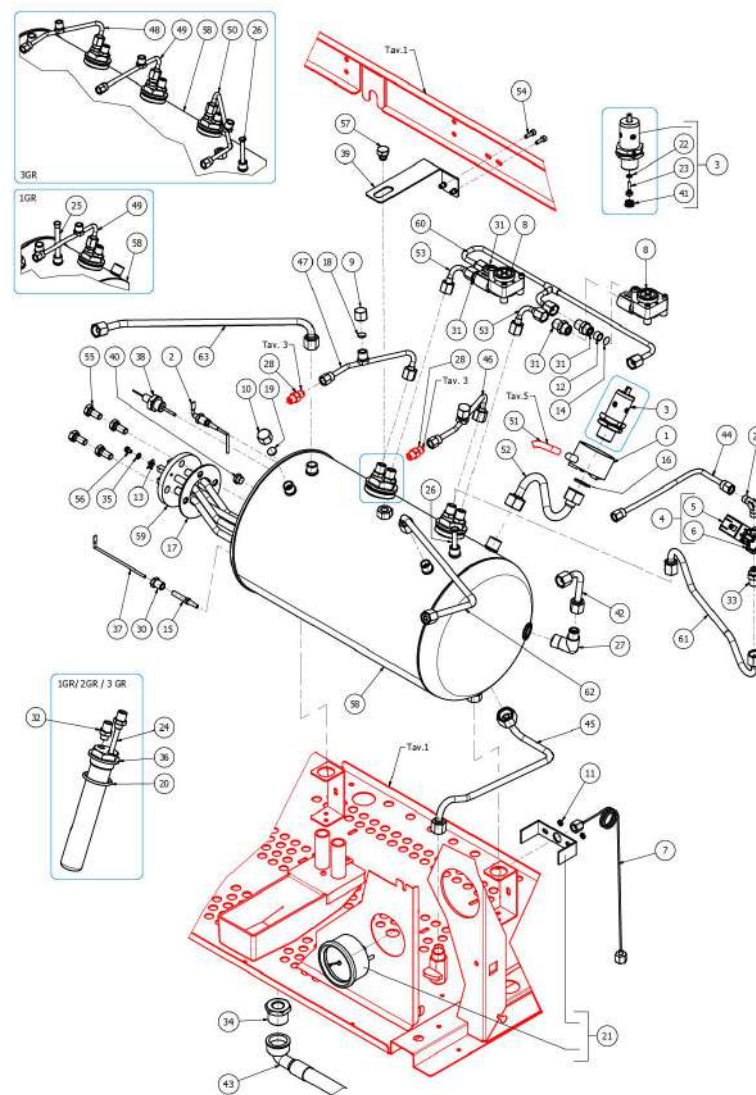

TABLE 4
ARCADIA PID

POS	CODE	DESCRIPTION
59	5722241AL	HEATING ELEMENT 220/240V-1850/2200W
59	5722242AL	HEATING ELEMENT 220/240V-2750/3300W
59	5722243AL	HEATING ELEMENT 220/240V-4600/5450W
60	5162422LL-AL	TUBE VOLUMETRIC COUNTER ARCADIA PID
60	5162424LL-AL	TUBE COLL.VOLUMETRIC COUNTER
60	5162427LL-AL	TUBE COLL.VOLUMETRIC COUNTER
61	5163370LL	TUBE EV.WATER ARCADIA 1GR.
61	5163356LL	TUBE EV.WATER ARCADIA 2/3GR.
62	5163376LL-AL	STEAM TUBE RIGHT ARCADIA PID
62	5163360.01LL	STEAM TUBE RIGHT ARCADIA 2/3 GR.
63	5163365LL	LEFT STEAM HOSE 1GR ARCADIA
63	5163359LL	STEAM TUBE LEFT ARCADIA 2GR.
63	5163367LL	STEAM TUBE LEFT ARCADIA 3GR.

TABLE 4
ARCADIA PID