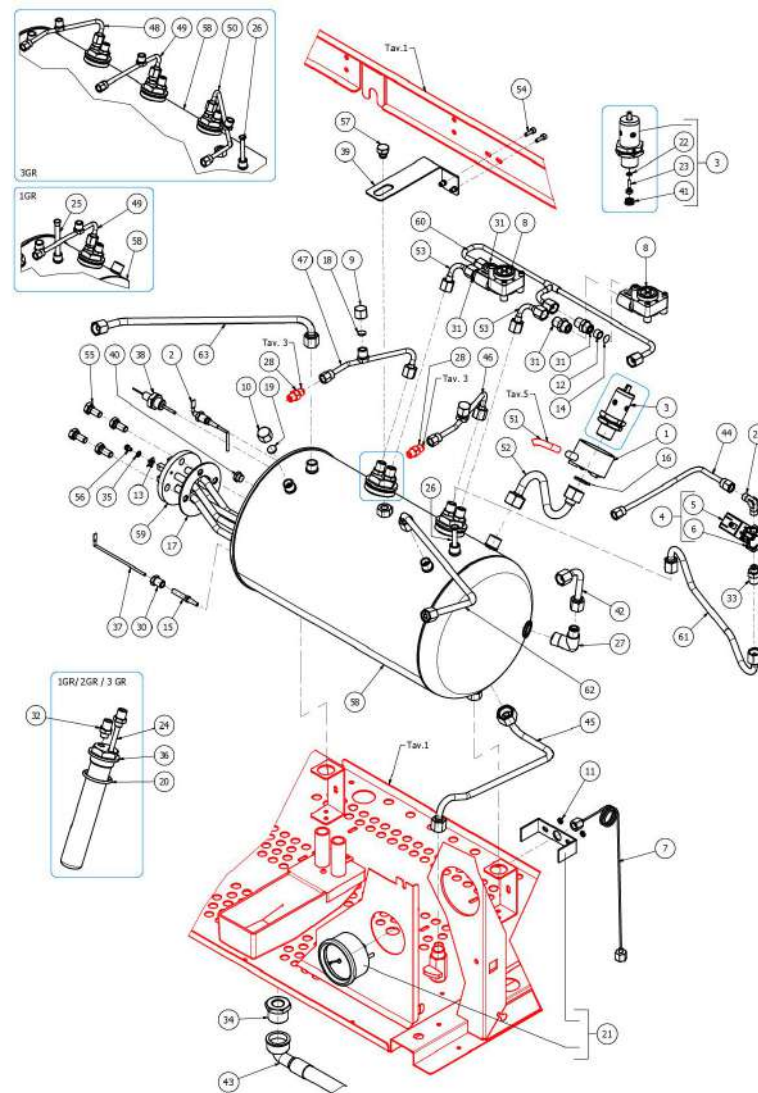

TABLE 4
ARCADIA PID

TABLE 4
ARCADIA PID

POS	CODE	DESCRIPTION
59	5722241AL	HEATING ELEMENT 220/240V-1850/2200W
59	5722242AL	HEATING ELEMENT 220/240V-2750/3300W
59	5722243AL	HEATING ELEMENT 220/240V-4600/5450W
60	5162422LL-AL	TUBE VOLUMETRIC COUNTER ARCADIA PID
60	5162424LL-AL	TUBE COLL.VOLUMETRIC COUNTER
60	5162427LL-AL	TUBE COLL.VOLUMETRIC COUNTER
61	5163370LL	TUBE EV.WATER ARCADIA 1GR.
61	5163356LL	TUBE EV.WATER ARCADIA 2/3GR.
62	5163376LL-AL	STEAM TUBE RIGHT ARCADIA PID
62	5163360.01LL	STEAM TUBE RIGHT ARCADIA 2/3 GR.
63	5163365LL	LEFT STEAM HOSE 1GR ARCADIA
63	5163359LL	STEAM TUBE LEFT ARCADIA 2GR.
63	5163367LL	STEAM TUBE LEFT ARCADIA 3GR.

TABLE 5
ARCADIA PID

TABLE 5
ARCADIA PID

POS	CODE	DESCRIPTION
31	7742206	ELECTRIC MOTOR 220/240V 10MF
32	7730507	ROTARY PUMP 200L/H PA204X
33	5224615TP	GASKET-HOLDER
34	5224620TP	GASKET-HOLDER
35	5302012.01AL	STRAIGHT FITTING 3/8
36	7303039	FITTING
37	7304535TR	T FITTING D6 1/8"G RUVECO
38	7304538TR	FITTING
39	7304539TR	FITTING
40	5225310AL	FITTING MF 1/8
41	5302057AL	FITTING 1/8
42	7304505TR	FITTING 3 WAYS 1/8
43	7304536TR	UNION ELBOW D6 1/8"G RUVECO
44	7303001TR	UNION ELBOW 1/8
45	5302017AL	FITTING M12 ES16 H26.5 OT57USA
46	5302014AL	FITTING M13X1/8
47	5302077AL	FITTING PORT.M14X1 OTXTUBO6X4 OT57U
48	7304509TR	FITTING
49	7402403	REGULATOR
50	7814002	NOTCHED WASHER D4
51	7805004	PLAIN WASHER D6 UNI 6592 FEZN
52	5190501	CUP FOR FITTING PTFE/GLASS
53	5057862LL	MIXER BRACKET ARCADIA W/COMPASSES
54	5057863LL	SUPPRESSION BRACKET ARCADIA
55	5057861LL	BRACKET WATER TUBE ARCADIA
56	5038453LL	MOTOR BIG SUPPORT-BZ2013/ARCADIA
57	5038437LW	B2013 1/2GR. ENGINE SUPPORT
58	5226405AL	PLUG 1/4
59	5226601TW	WATER HOSE TERMINAL
60	5966548.03	WATER TUBE SPHERE 14,3